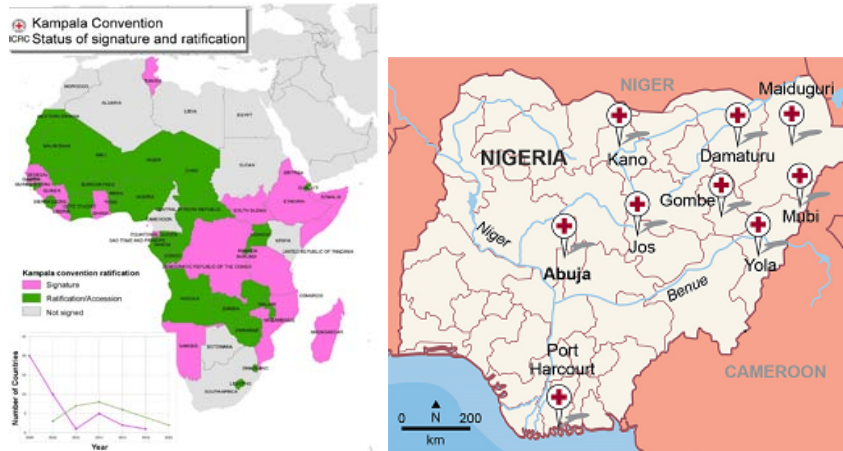

Institute of
African Studies
CARLETON UNIVERSITY

Translating the African Union's Kampala Convention on IDPs into Practice:

New report by the International Committee of the Red Cross (ICRC) – An Inside View & Perspectives on IDPs in Nigeria

Wednesday, November 23, 1:00 - 2:30 pm
433 Paterson Hall, Carleton University*

On October 19, the **Peace and Security Council** of the **African Union (AU)** invited the **International Committee of the Red Cross (ICRC)** to brief it on humanitarian matters. The ICRC's President presented a **new report** on the "operationalisation" of the *African Union Convention for the Protection and Assistance of Internally Displaced Persons in Africa (the Kampala Convention)*. This report contains findings including good practices and 25 recommendations based on input from ICRC delegations across Africa, combined together with supporting research and consultations within the ICRC and key stakeholders including AU Member States. Come join in a discussion on how this report and the Kampala Convention fit into the complex dynamics of internal displacement in Africa, with a particular focus on Nigeria.

Panelists:

Robert Young is an international lawyer, humanitarian protection specialist, and former ICRC Delegate (1999-2015). He is the consultant who drafted the ICRC report.

Halima Sogbesan is a Nigerian Master of Journalism student at Carleton University. She spent the summer of 2016 interviewing women who have returned home from Boko Haram captivity.