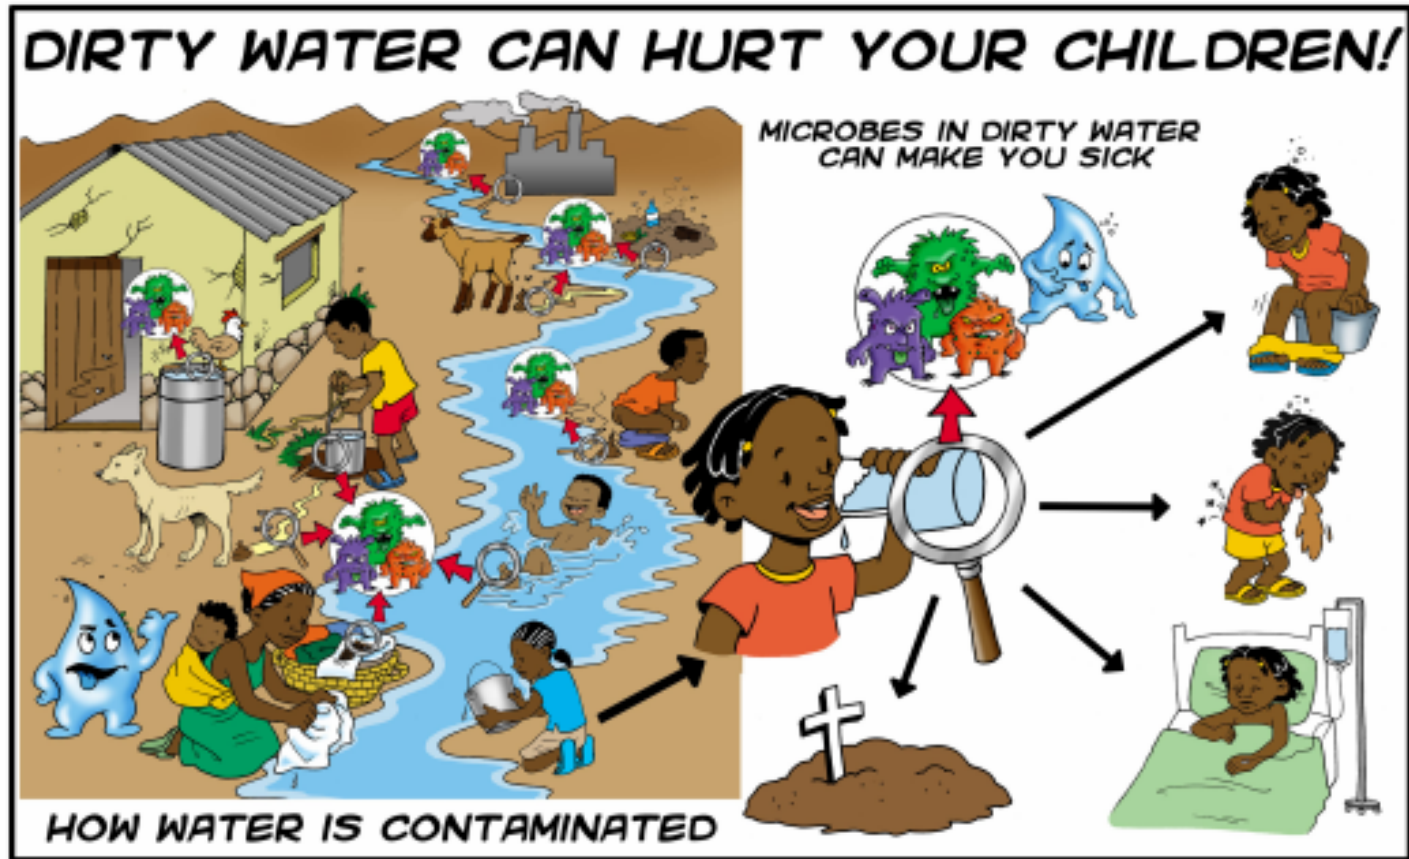

Water Filtration

Water cycle - where does water come from?

How is water contaminated?

Dirty water can hurt your children

Protect your family

Stop microbes - clean your water

Activity

Testing the filter

What is greywater?

Bathing

Washing dishes

Laundry

Filter your water - greywater filter

How does the filter clean water?

- Dirt out of water by **straining**
 - On plate
 - In sand

water.me.vccs.edu

Size of the filter particles

- Sieves
- Need specific sized sand and gravel

Filter maintenance

- Clean plate
- Replace sand

<http://extension.uga.edu>

Protect clean water

- Pour from tap - do not put other items in the treated water
- Keep the container closed