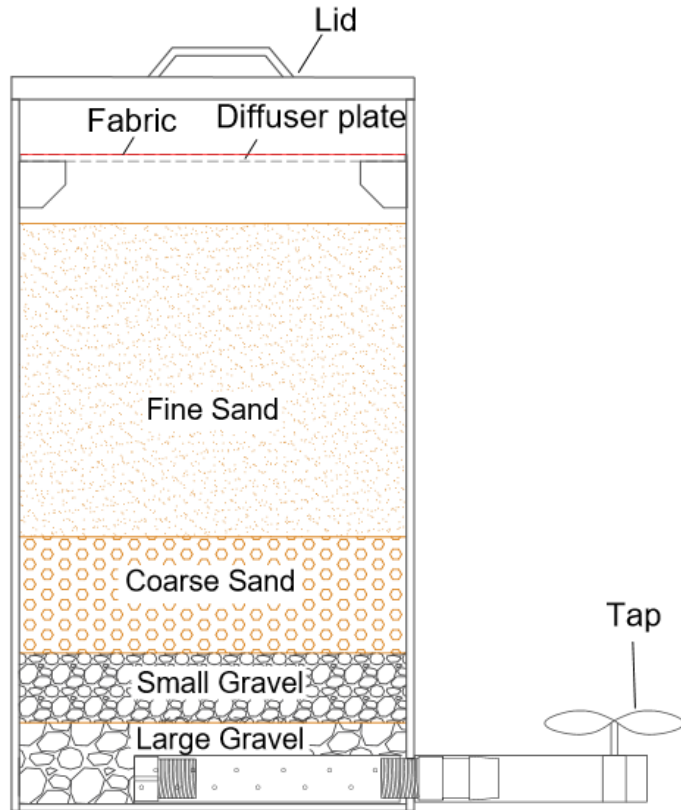

What is greywater?

Bathing

Washing dishes

Laundry

Filter your water - greywater filter

How does the filter clean water?

- Dirt out of water by **straining**
 - On plate
 - In sand

water.me.vccs.edu

Size of the filter particles

- Sieves
- Need specific sized sand and gravel

Filter maintenance

- Clean plate
- Replace sand

<http://extension.uga.edu>

Protect clean water

- Pour from tap - do not put other items in the treated water
- Keep the container closed