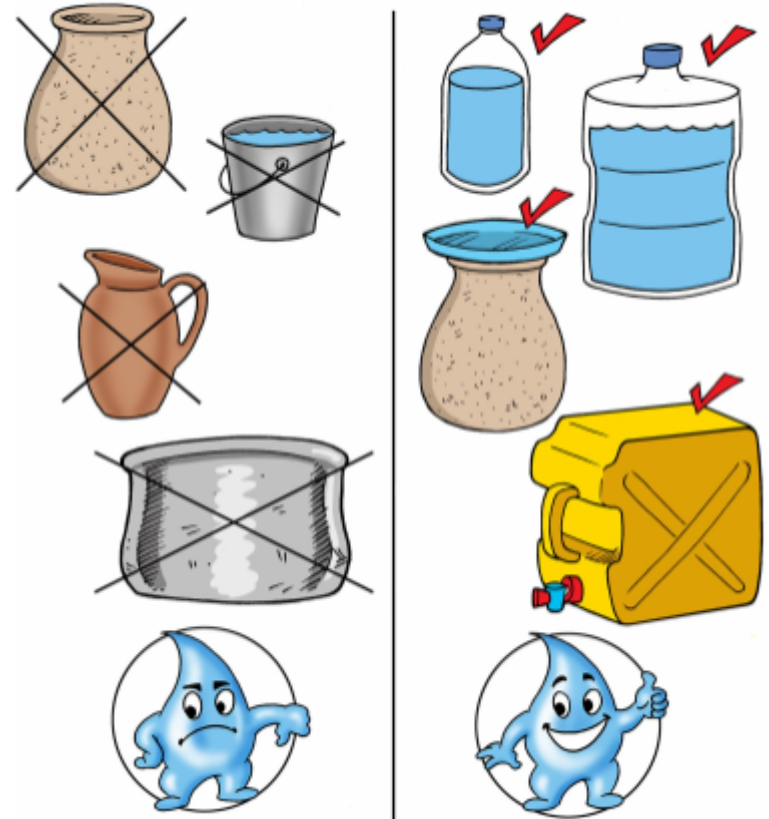

What is greywater?

Bathing

Washing dishes

Laundry

Filter your water - greywater filter

How does the filter clean water?

- Dirt out of water by **straining**
 - On plate
 - In sand

water.me.vccs.edu

Size of the filter particles

- Sieves
- Need specific sized sand and gravel

Filter maintenance

- Clean plate
- Replace sand

<http://extension.uga.edu>

Protect clean water

- Pour from tap - do not put other items in the treated water
- Keep the container closed