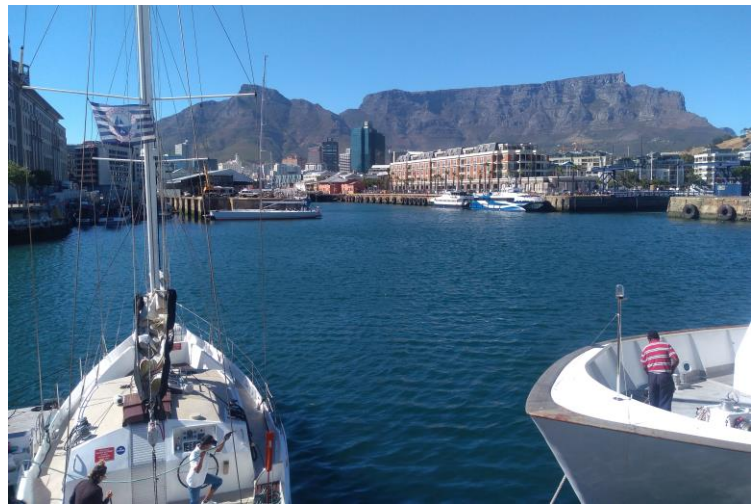

Deadlines:

Course dates:

Apr 27 - June 5, 2020

Deadline to Apply:

Dec. 10, 2019

Fees:

To be determined
(will be similar to past years, $800-1200)
due March 1, 2020

Travel Dates(tentative):

- Course segment Carleton University: Apr 27-June 5, 2020
- Course segment South Africa: May 3-21, 2020
- Submission of final assignment: June 5, 2020

Academic Requirements:

- Both Bachelor and Masters students are welcome to apply
- BGrNS students will be given priority if the course is over-subscribed

Financial Considerations:

Cost: Course tuition is in addition to the travel fee. Travel fee covers in-country accommodations, in-country transportation, in-country breakfasts. International travel and other meals are not included, as are other personal expenses. Students should apply for the IER Bursary.