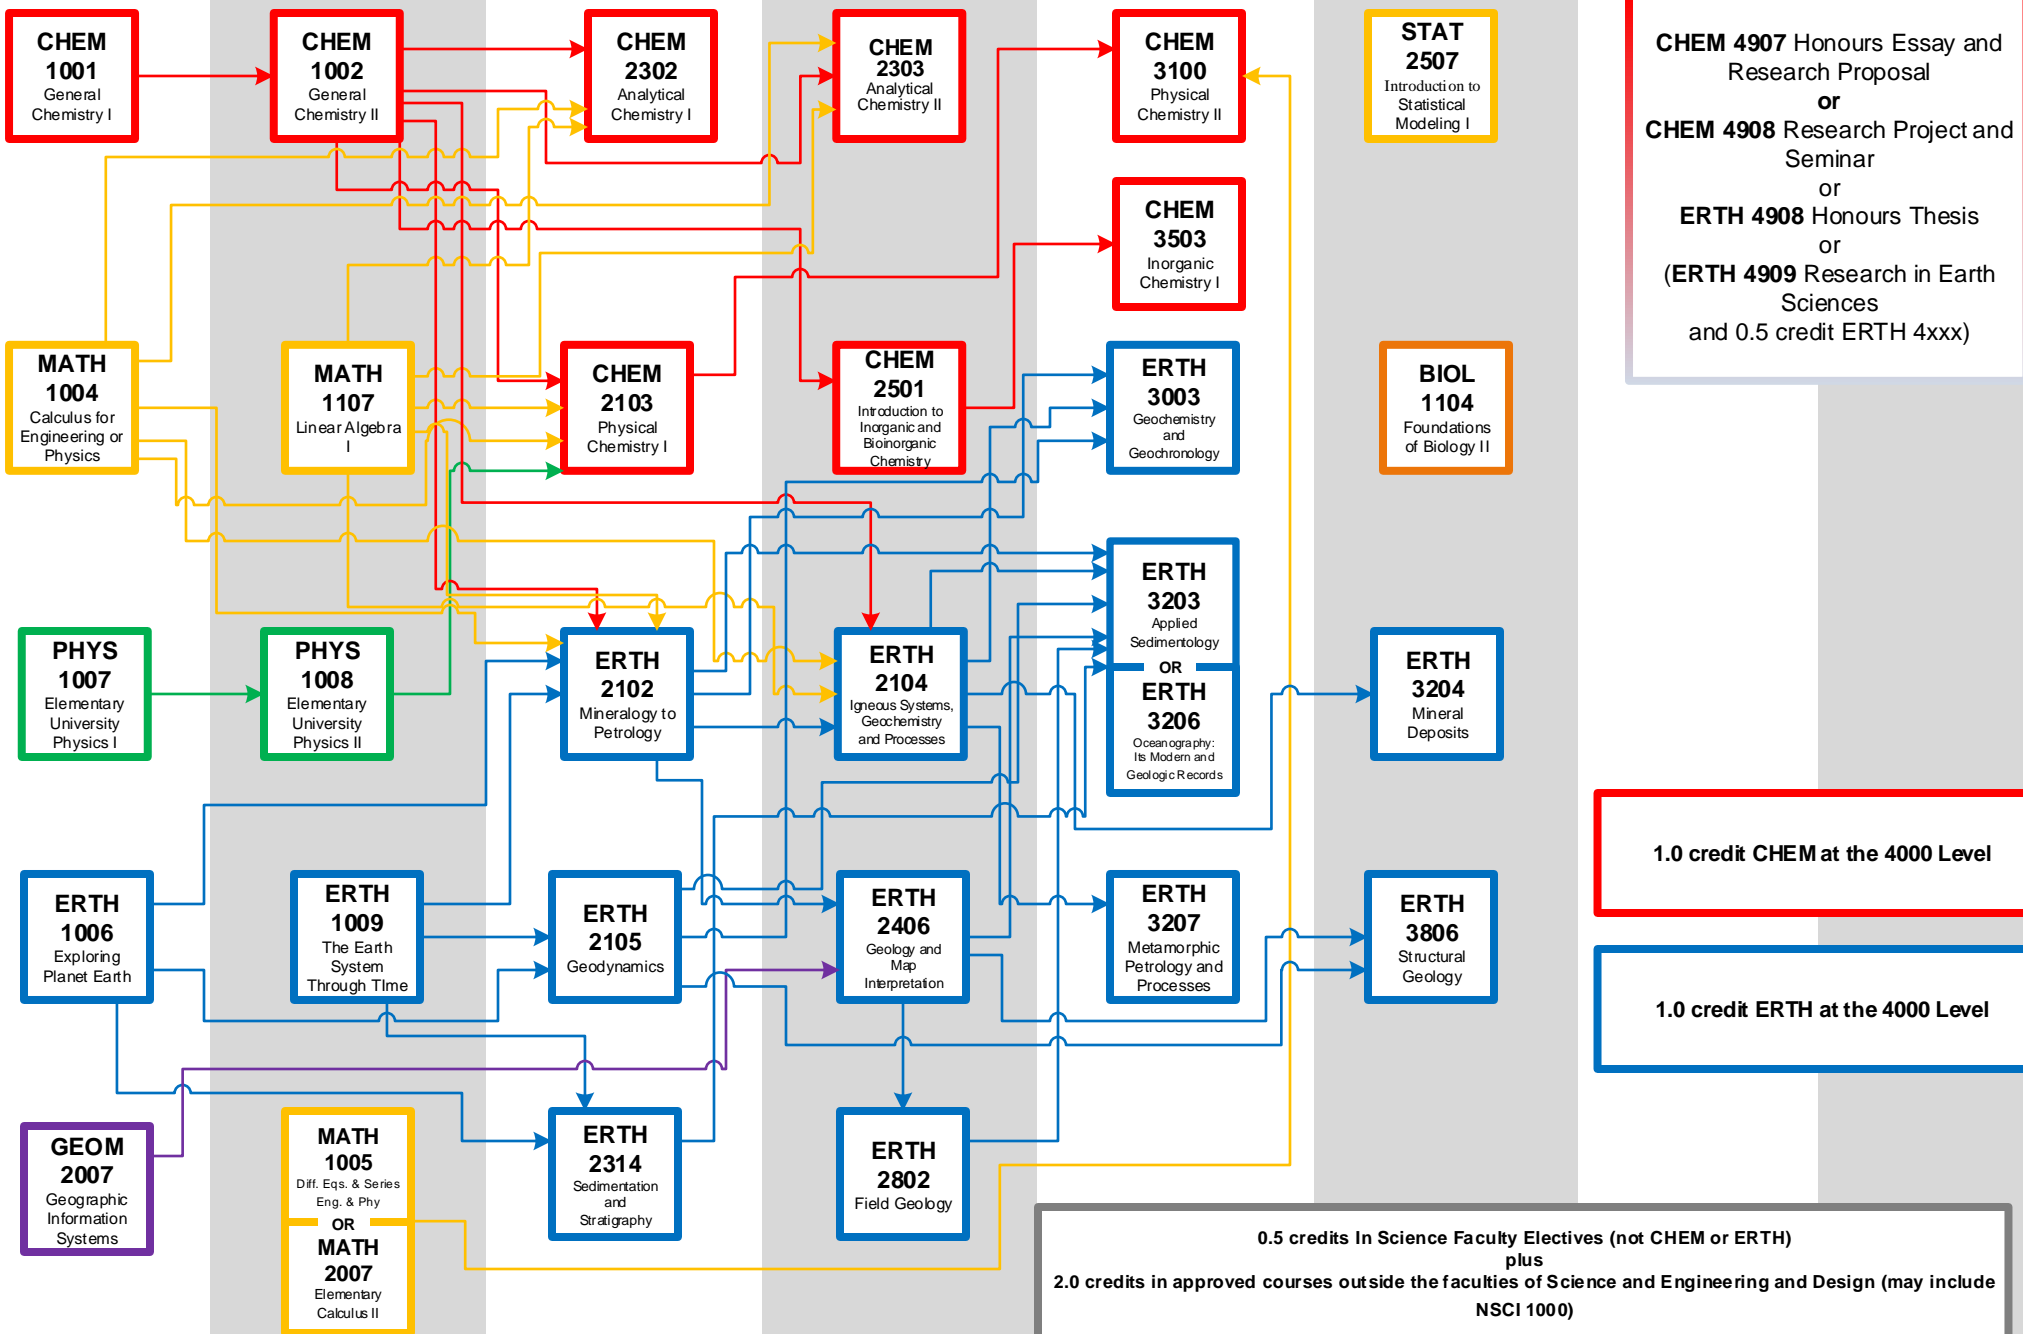

FIRST YEAR

SECOND YEAR

THIRD YEAR

FOURTH YEAR

FALL

WINTER

FALL

WINTER

FALL

WINTER

FALL

WINTER

- Chemistry
- Physics
- Earth Sci.
- Biology
- Math & Stats
- Electives
- Geomatics

Note:

- This is a snapshot of the Undergraduate Calendar. Information can change. Always consult your audit and seek advising if you are off track.
- Some courses are offered in the summer term. Please check Carleton Central for availability.