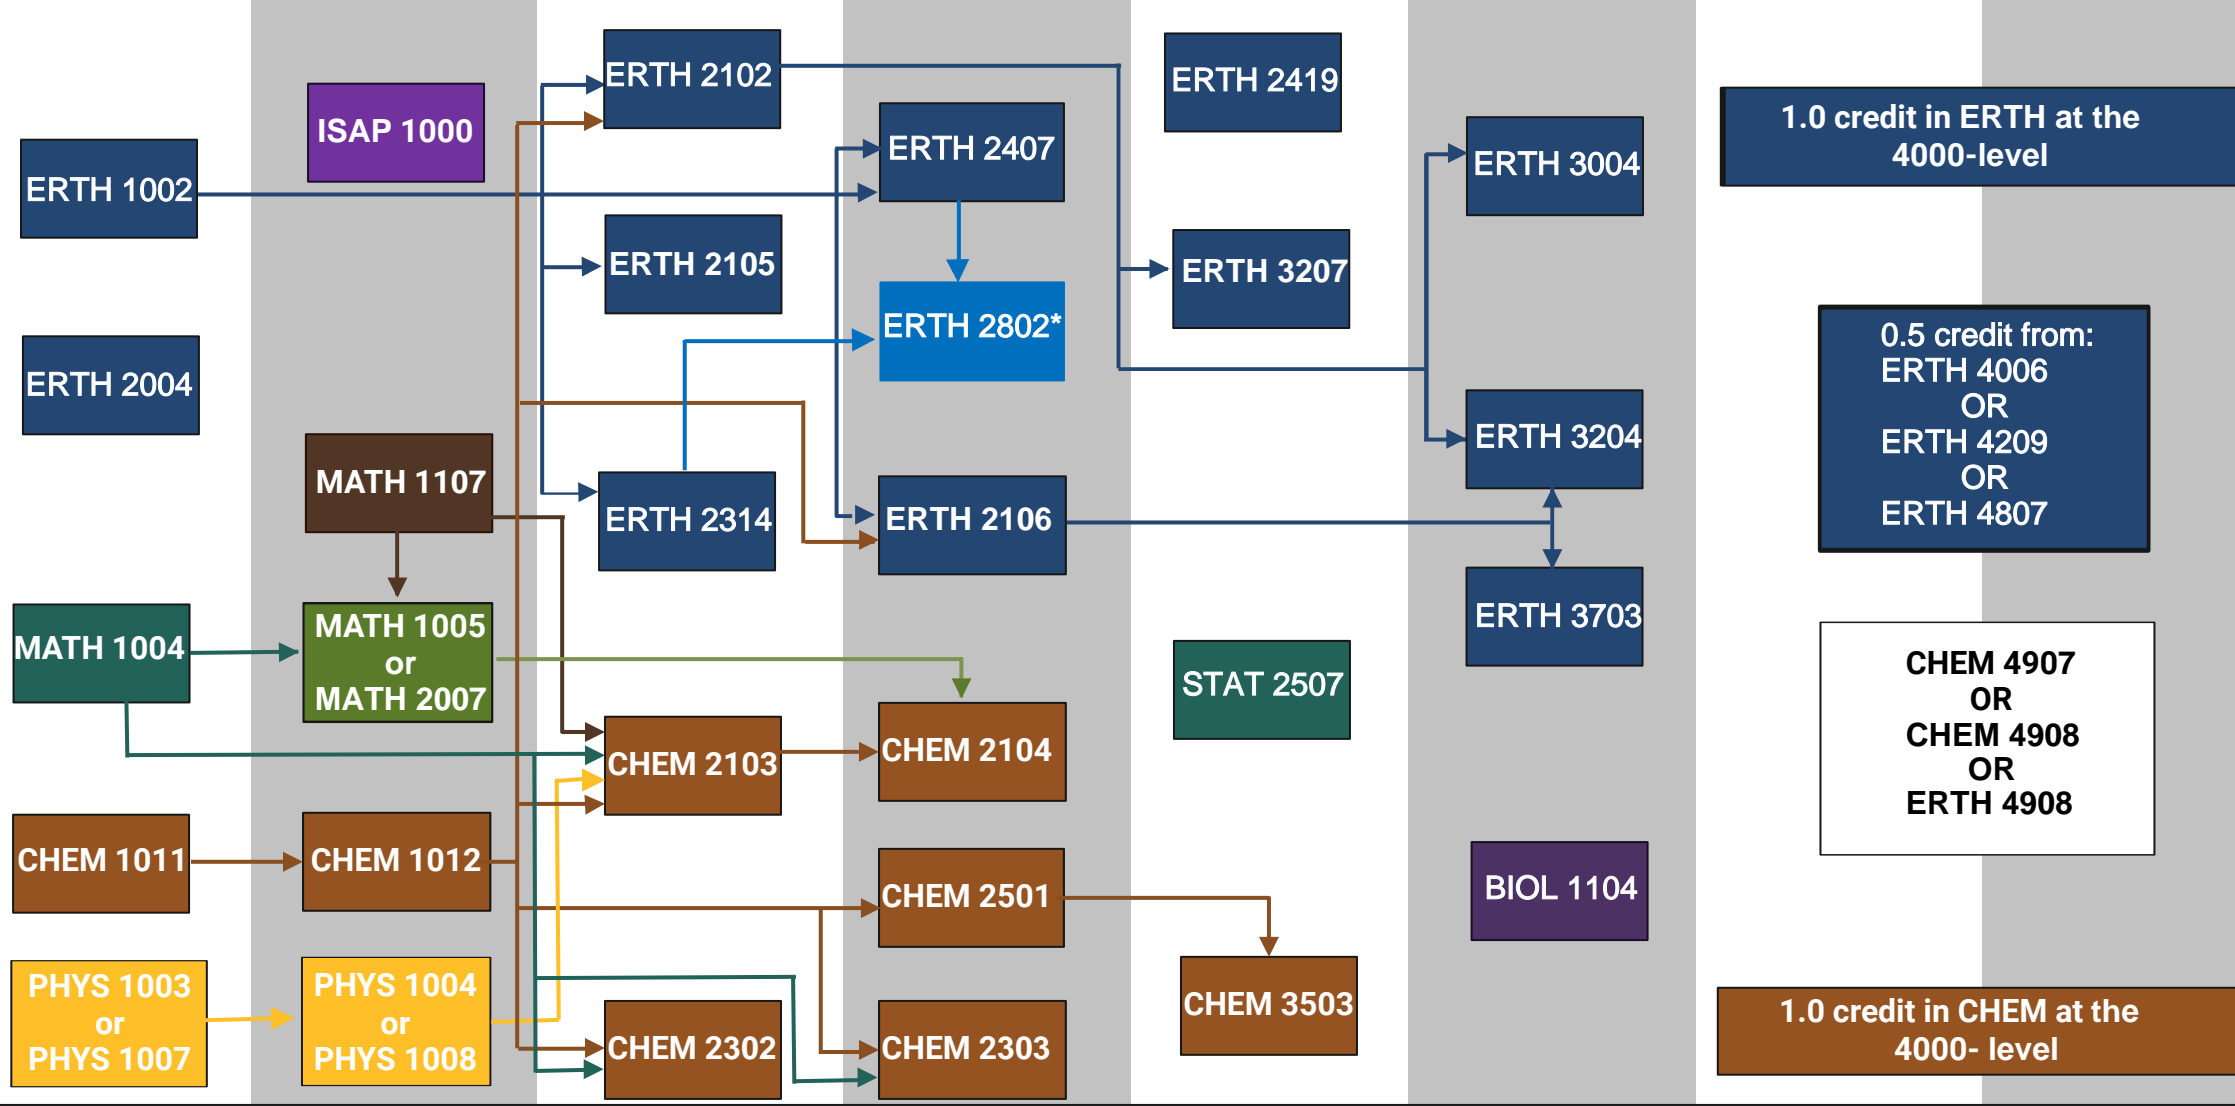

Year 1 **Year 2** **Year 3** **Year 4**

Fall Winter Fall Winter Fall Winter Fall Winter

0.5 credit in Science Faculty Electives (not CHEM or EARTH)
1.5 credit outside the Sciences and FED
 *course takes place outside of regular term