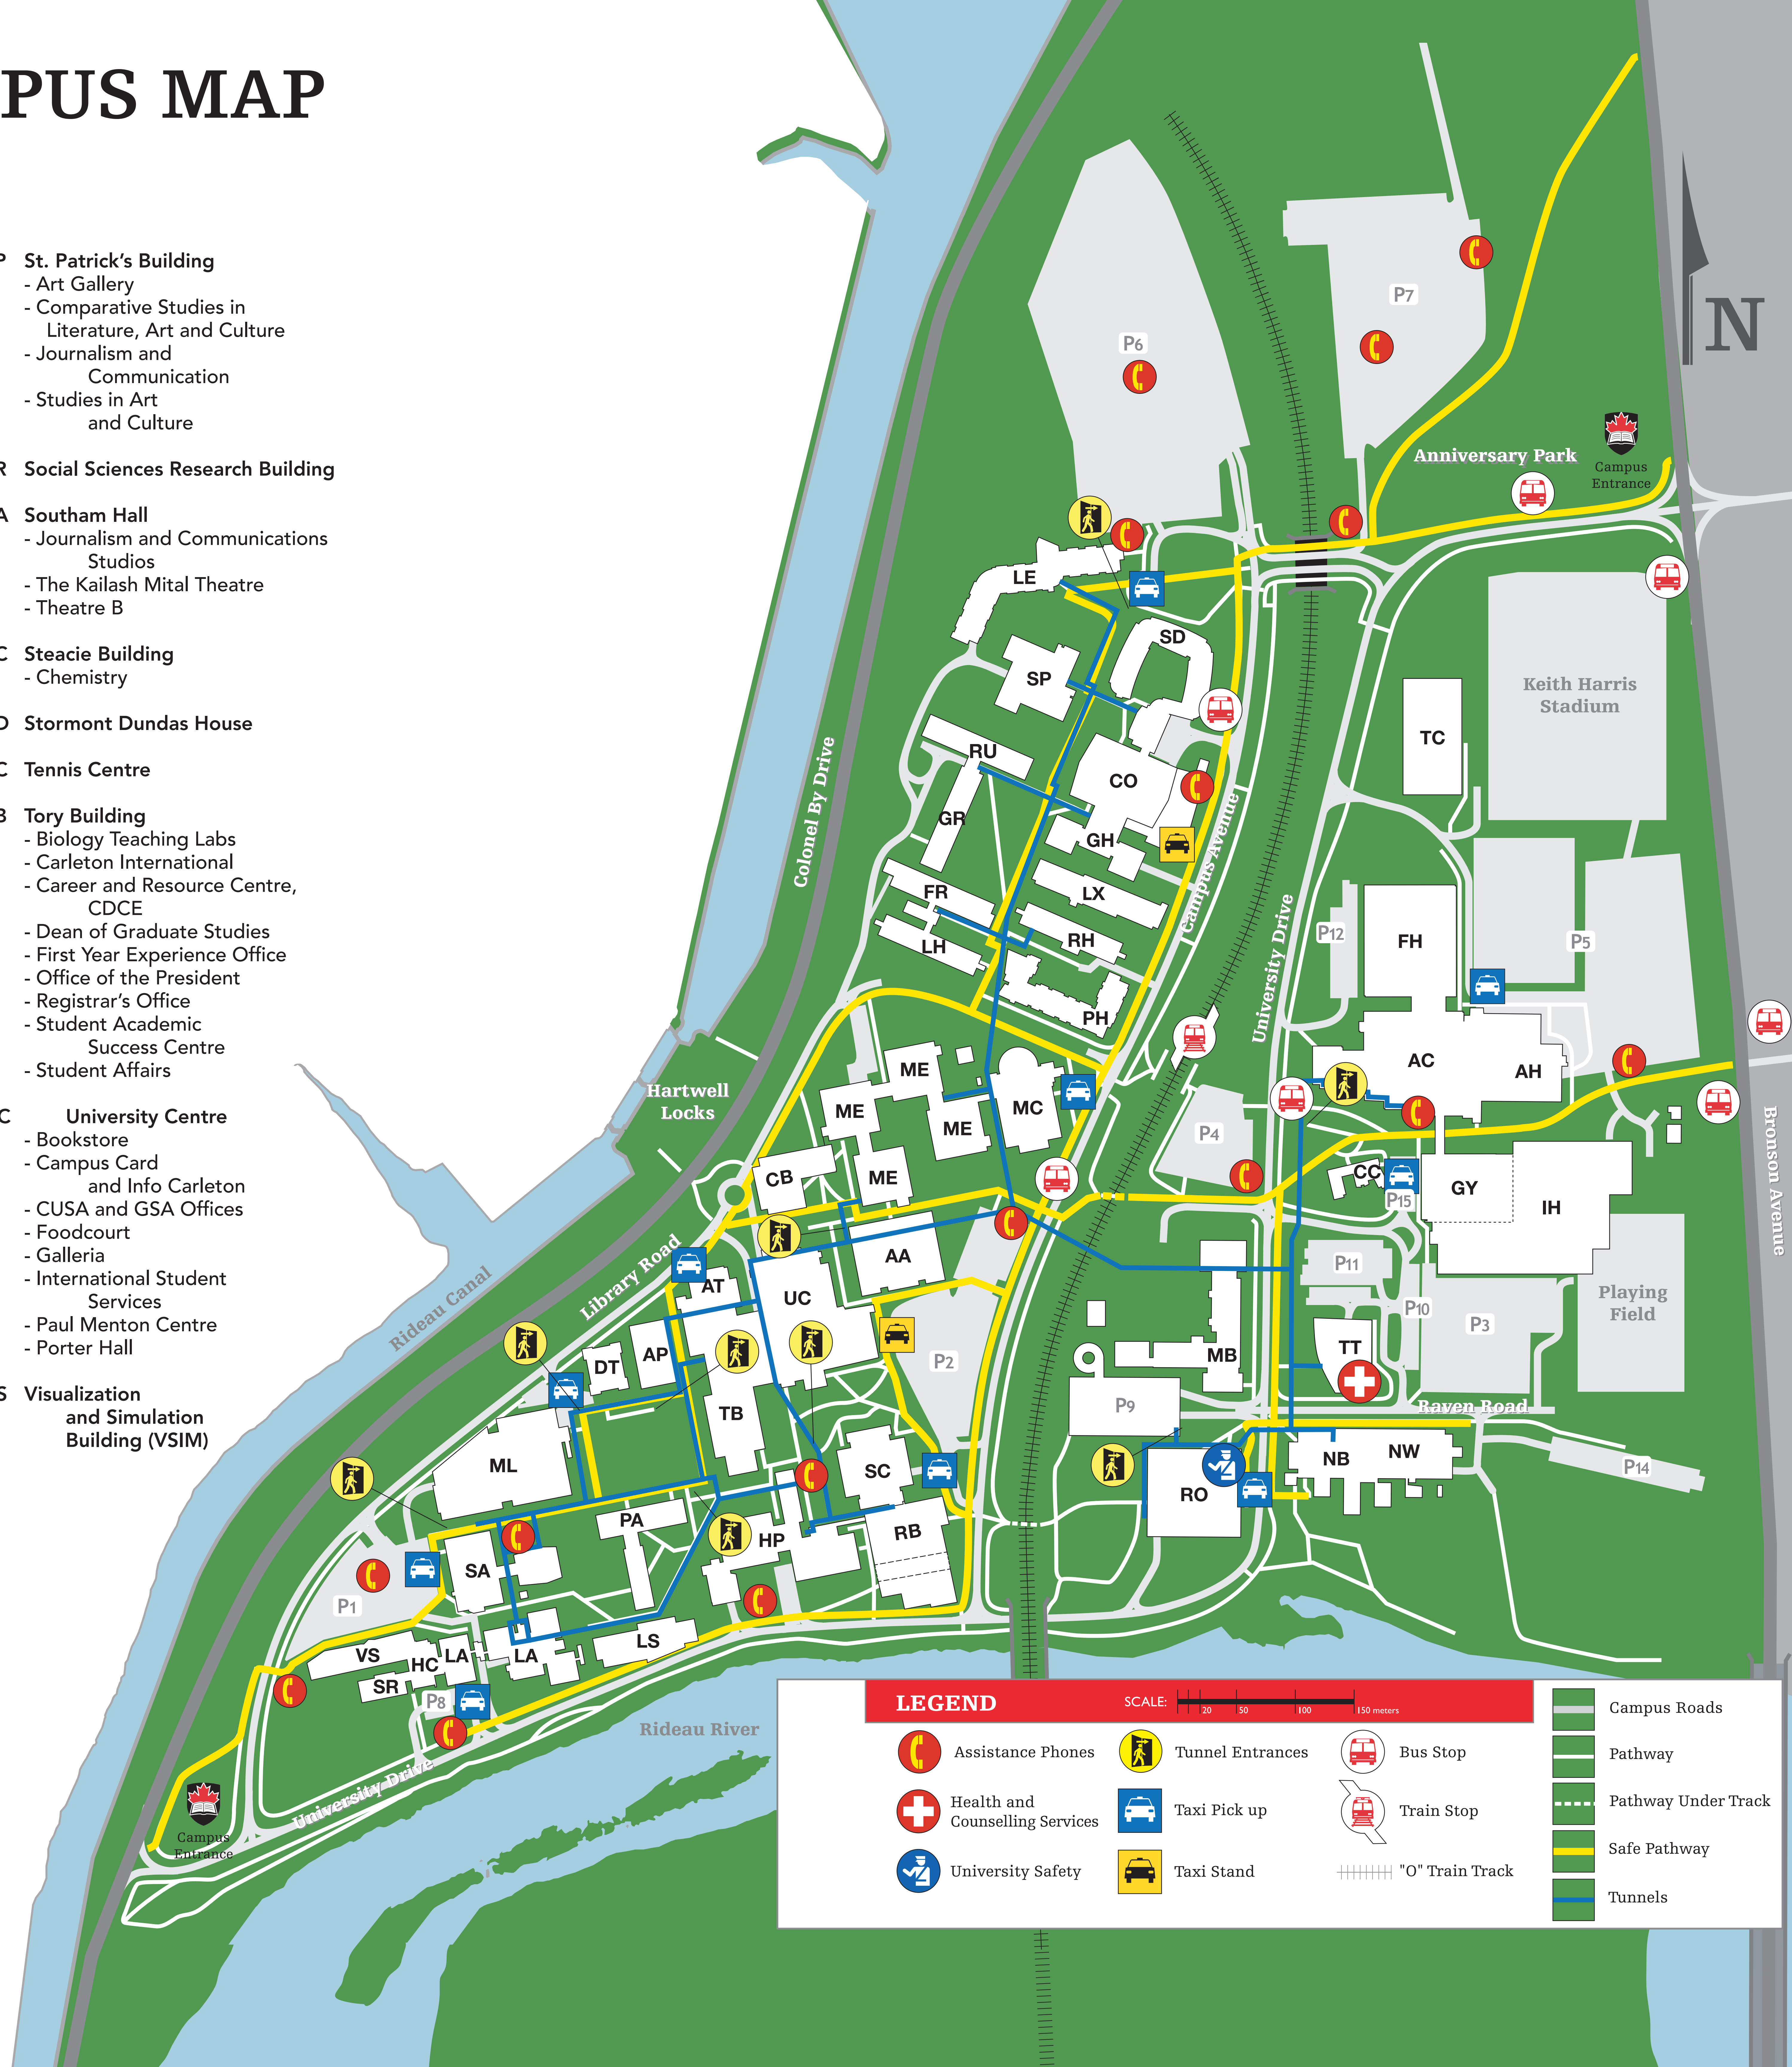

# Carleton CAMPUS MAP

- SP St. Patrick's Building  
- Art Gallery  
- Comparative Studies in Literature, Art and Culture  
- Journalism and Communication  
- Studies in Art and Culture
- SR Social Sciences Research Building
- SA Southam Hall  
- Journalism and Communications Studios  
- The Kailash Mital Theatre  
- Theatre B
- SC Steacie Building  
- Chemistry
- SD Stormont Dundas House
- TC Tennis Centre
- TB Tory Building  
- Biology Teaching Labs  
- Carleton International  
- Career and Resource Centre, CDCE  
- Dean of Graduate Studies  
- First Year Experience Office  
- Office of the President  
- Registrar's Office  
- Student Academic Success Centre  
- Student Affairs
- UC University Centre  
- Bookstore  
- Campus Card and Info Carleton  
- CUSA and GSA Offices  
- Foodcourt  
- Galleria  
- International Student Services  
- Paul Menton Centre  
- Porter Hall
- VS Visualization and Simulation Building (VSIM)

**LEGEND**

Assistance Phones	Tunnel Entrances	Bus Stop	Campus Roads
Health and Counselling Services	Taxi Pick up	Train Stop	Pathway
University Safety	Taxi Stand	"O" Train Track	Pathway Under Track
			Safe Pathway
			Tunnels