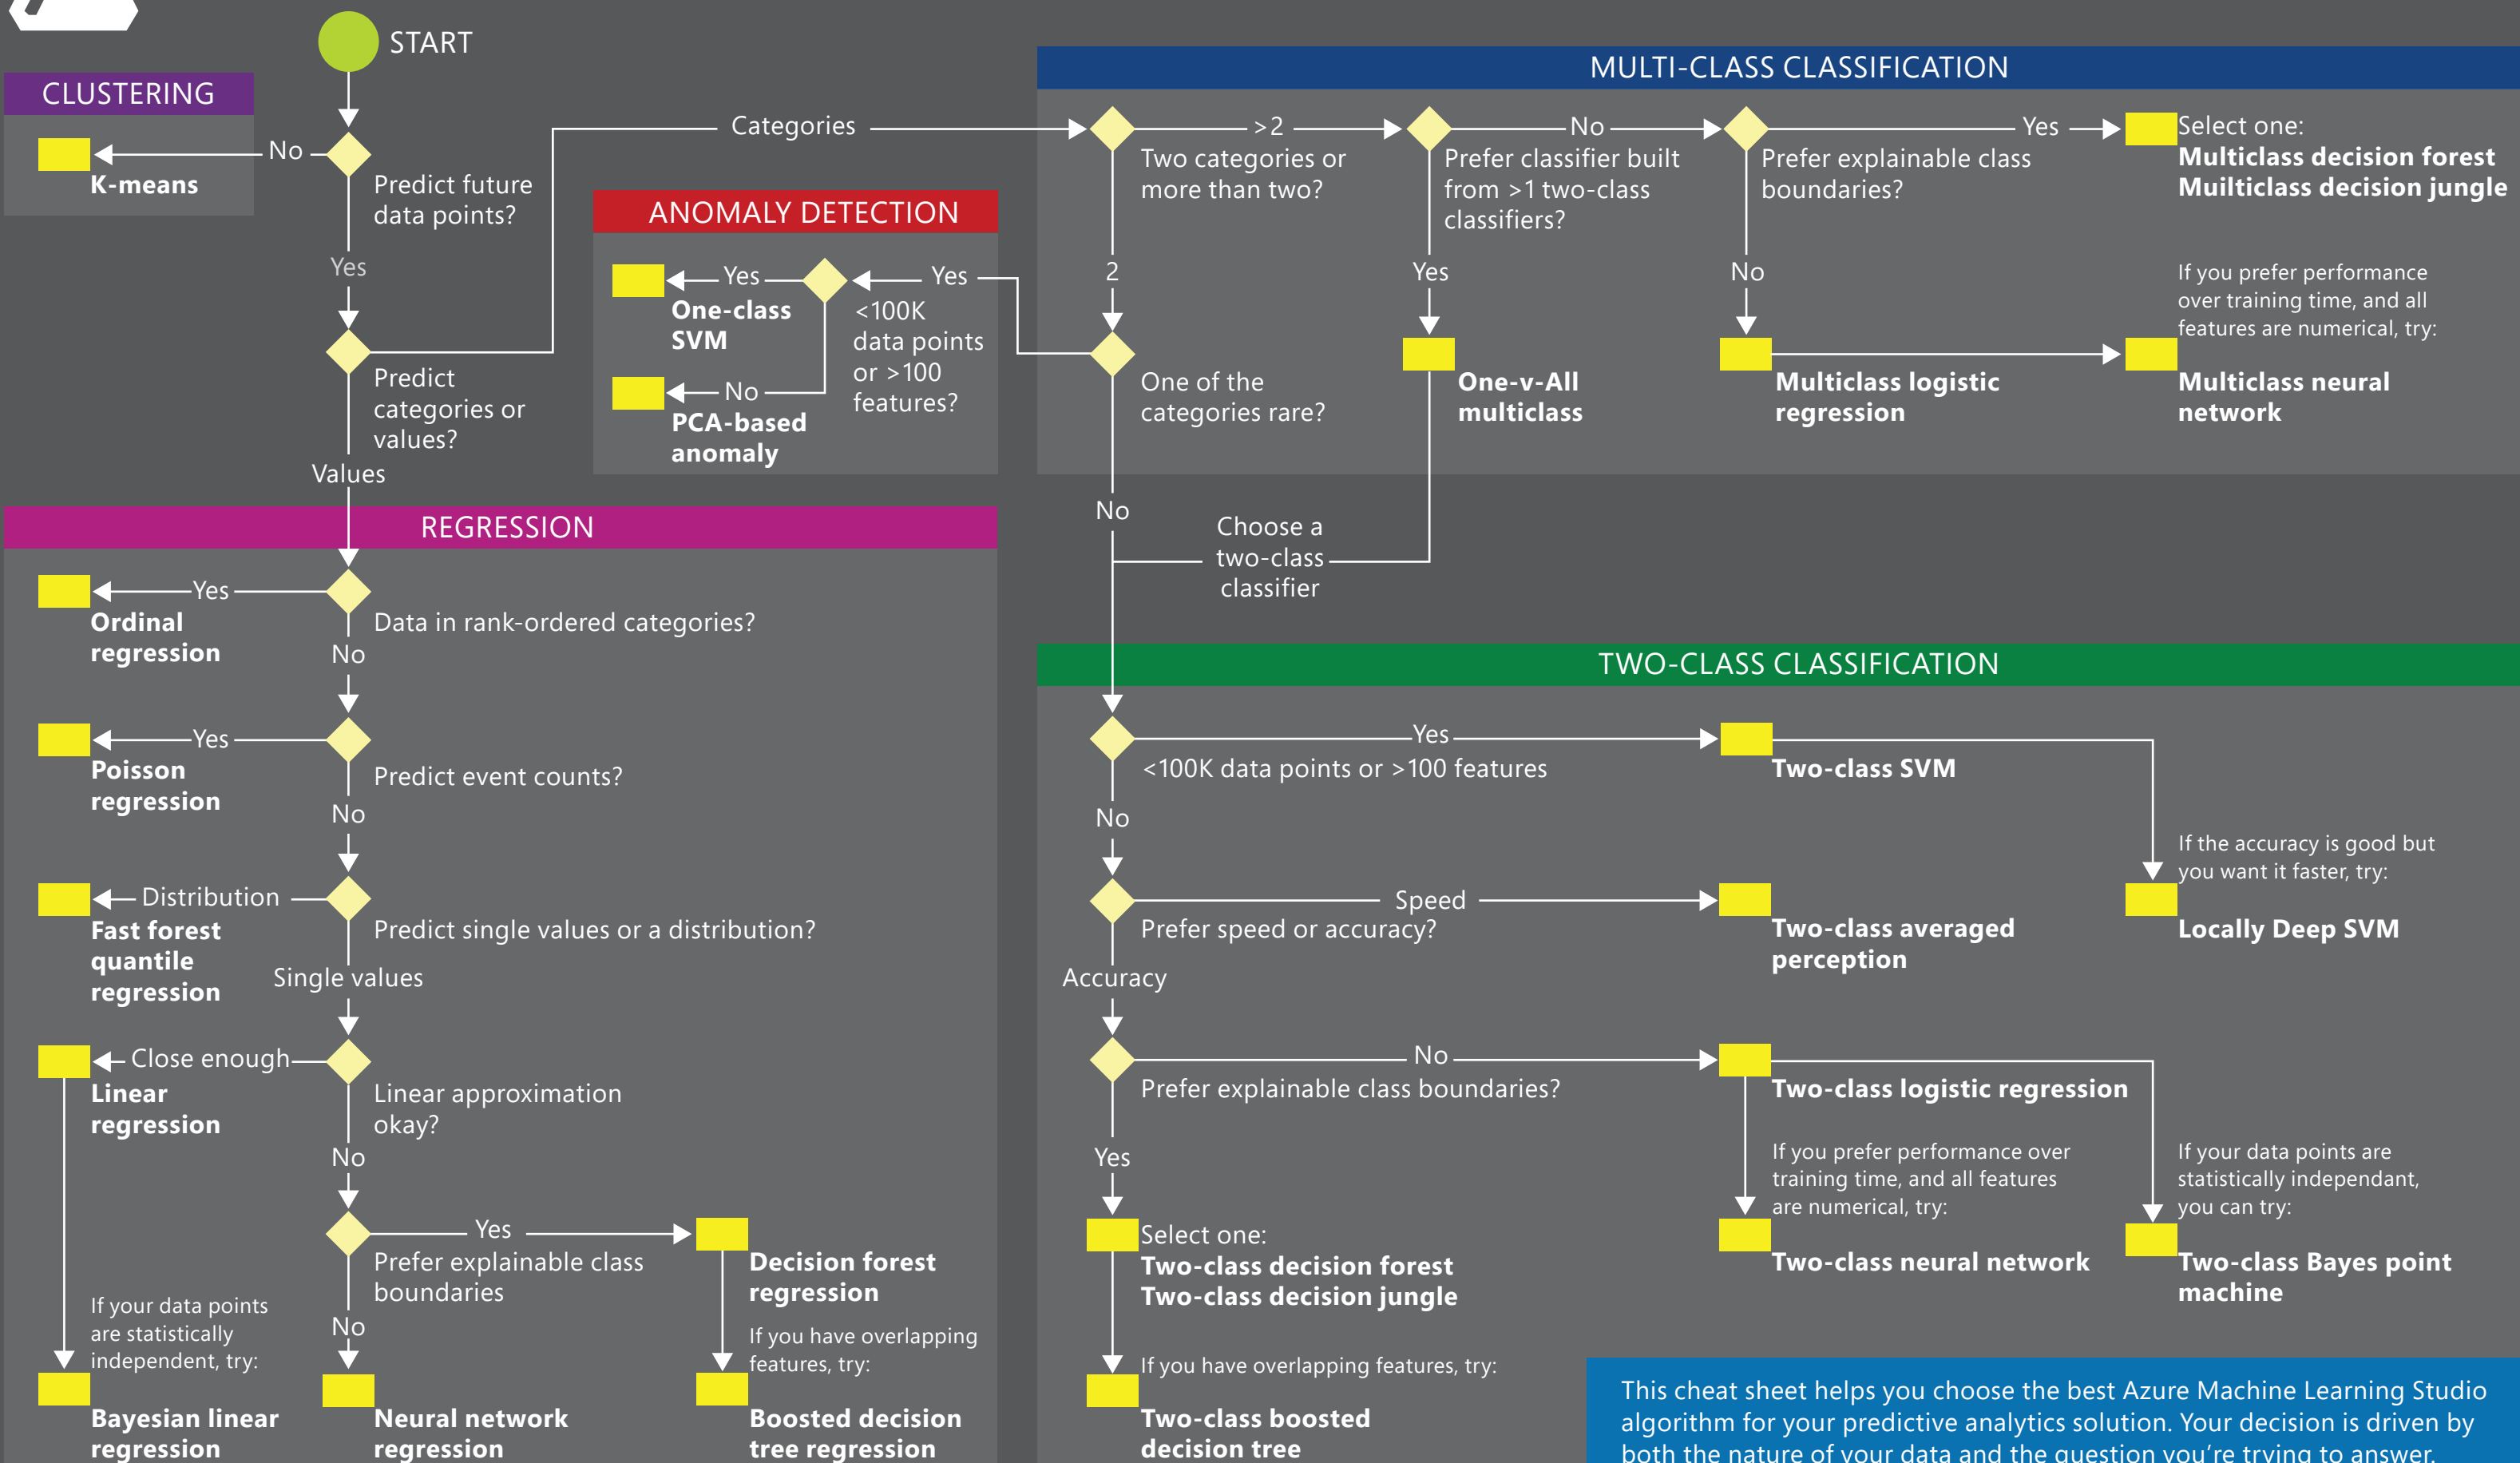

Microsoft Azure Machine Learning: Algorithm Cheat Sheet

This cheat sheet helps you choose the best Azure Machine Learning Studio algorithm for your predictive analytics solution. Your decision is driven by both the nature of your data and the question you're trying to answer.