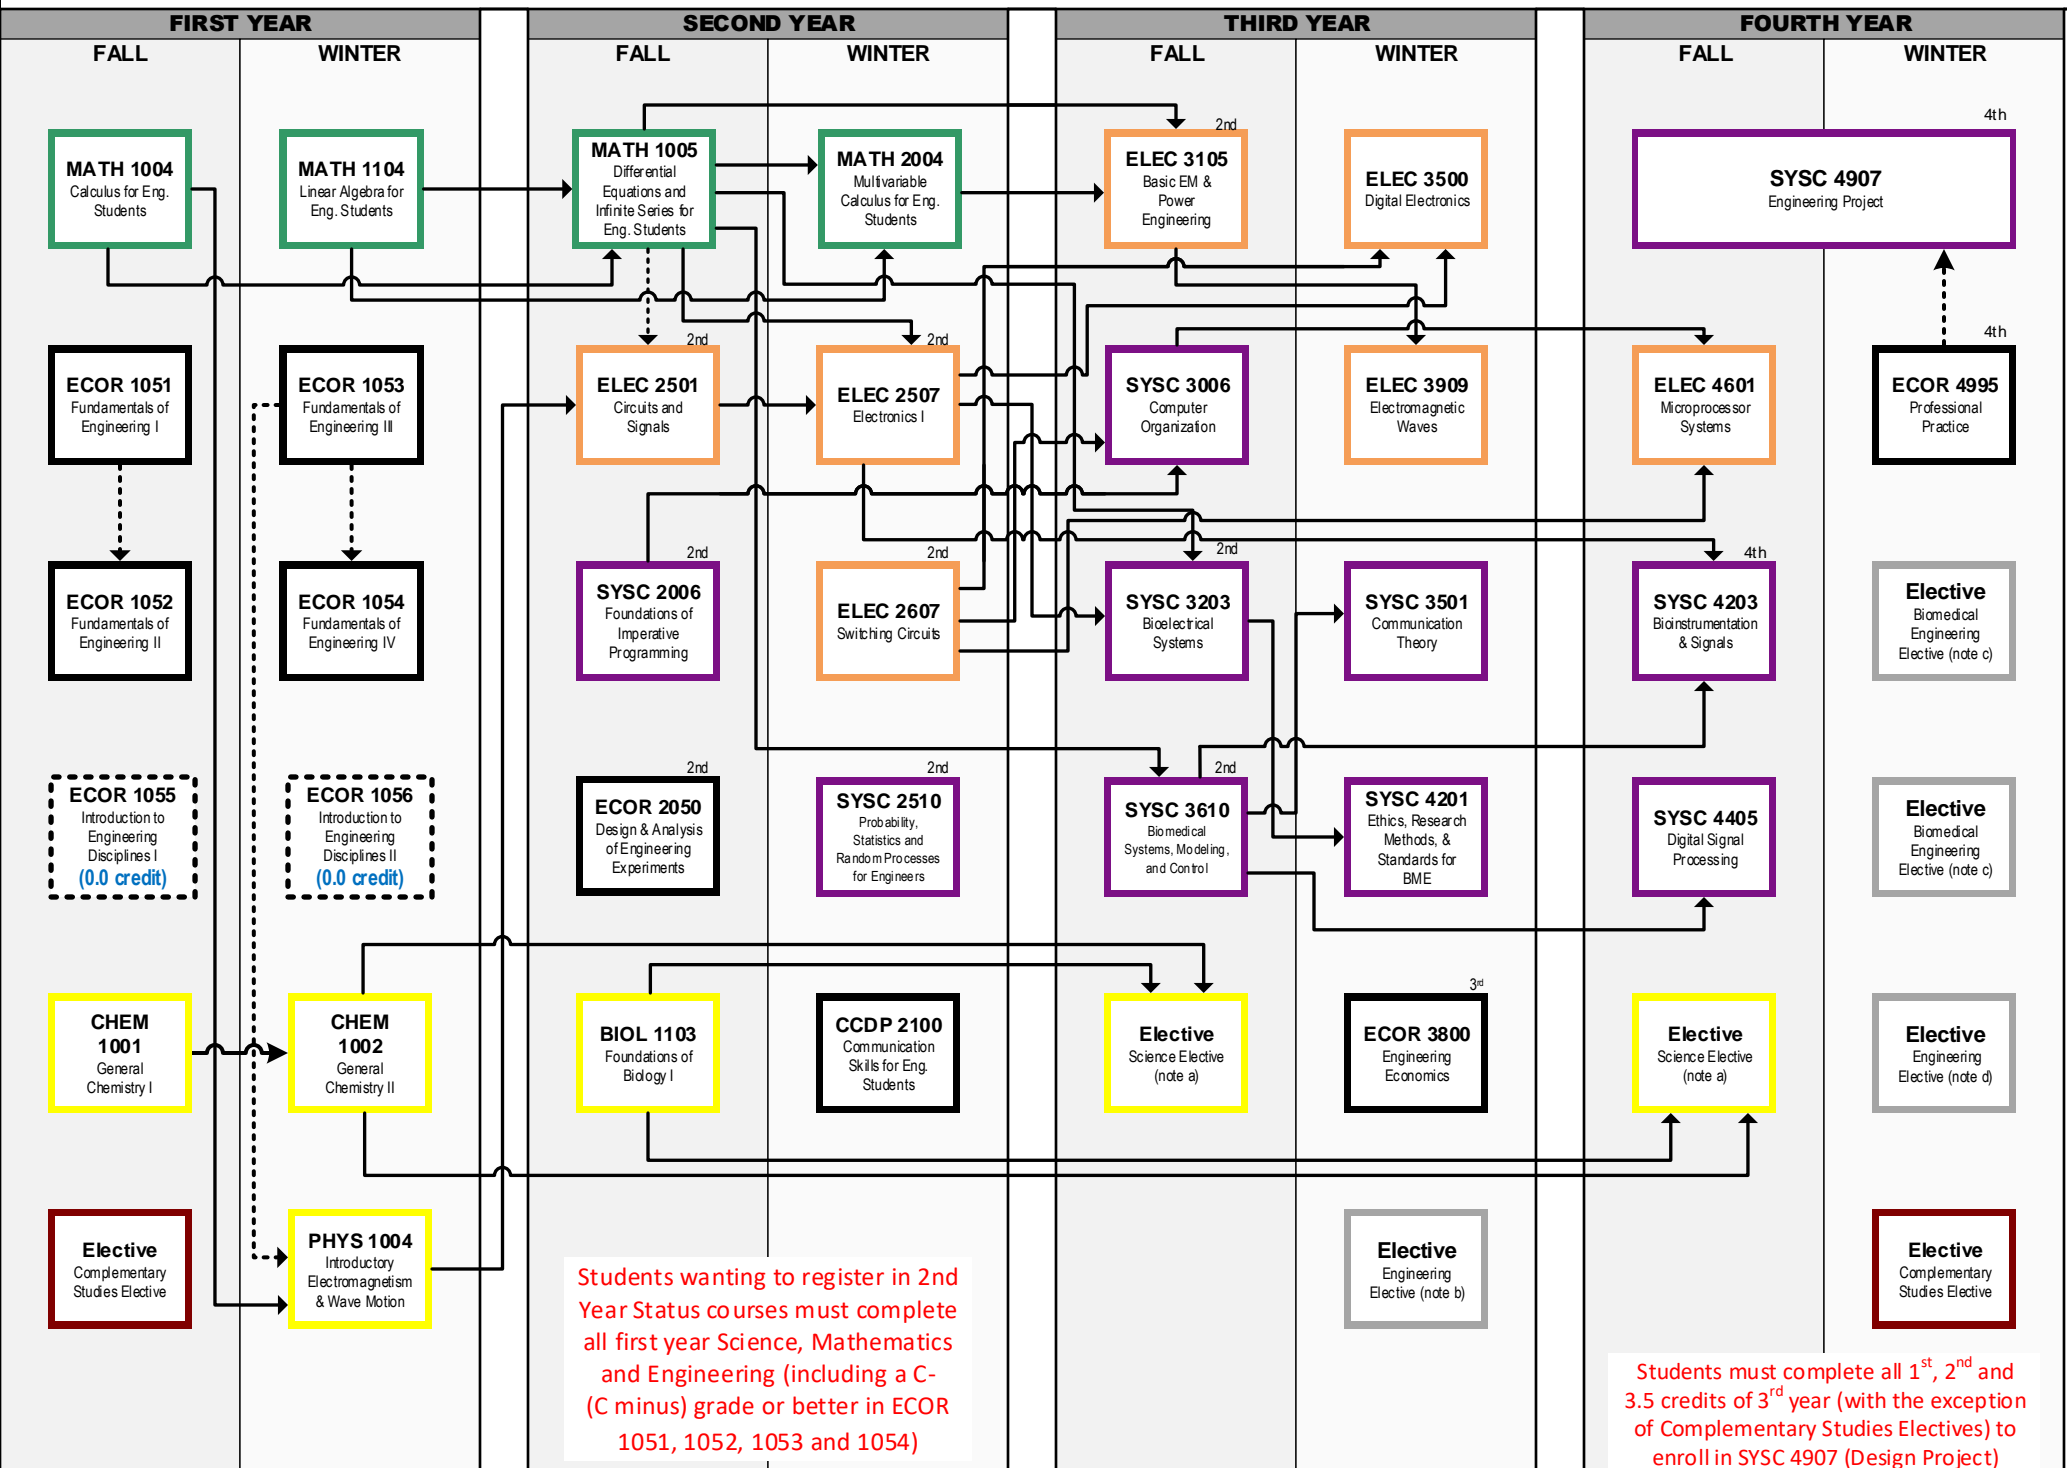

BIOMEDICAL & ELECTRICAL ENGINEERING

2021/04/07

- Engineering Common Core
- Mech. & Aerospace Engineering
- Electronics
- Arts and Social Sciences
- Civil and Environmental Engineering
- Mathematics and Statistics
- Science (Physics, Chemistry, etc)
- Systems & Computer Engineering
- Electives

Notes:

- (a) 1.0 credits in: BIOL 1104, BIOL 2005, BIOL 2201, BIOL 2303, BIOL 3306, BIOL 4309, BIOL 4319, CHEM 2203 or CHEM 2204
- (b) 0.5 credits in either ELEC 3908 or SYSC 2004
- (c) 1.0 credits from: ELEC 4709, SYSC 4202 or SYSC 4205
- (d) 0.5 credits from: SYSC or ELEC at the 3000 level or above

Dashed line indicates concurrent prerequisite