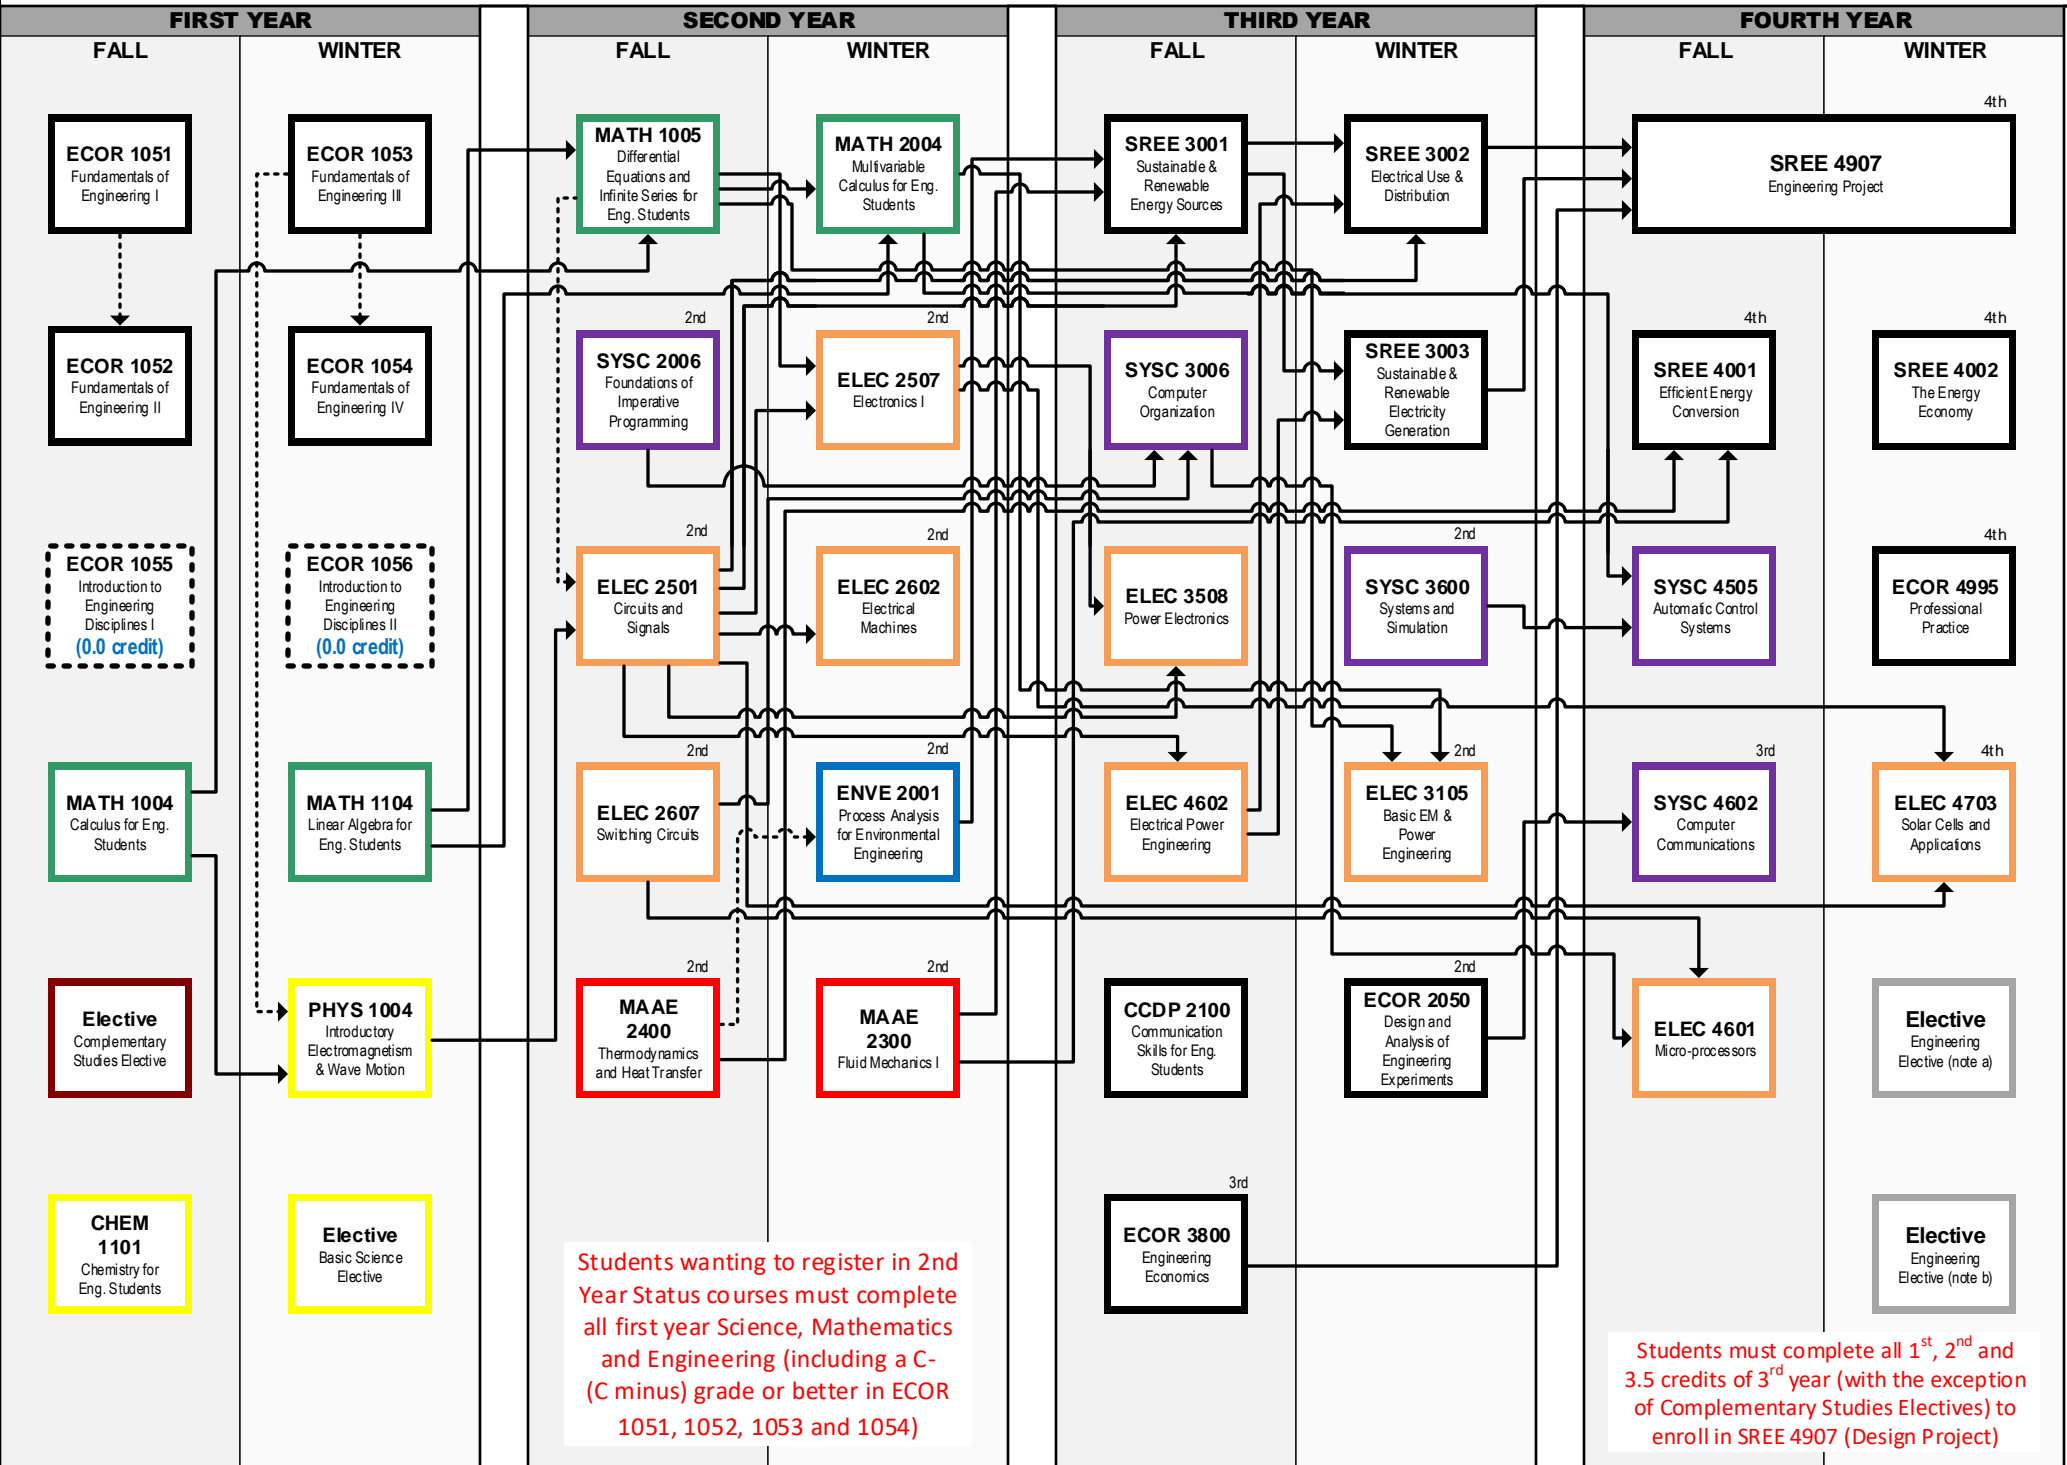

# SUSTAINABLE & RENEWABLE ENERGY ENGINEERING - STREAM A

2021/04/07

- Engineering Common Core
- Arts and Social Sciences
- Science (Physics, Chemistry, etc)
- Mech. & Aerospace Engineering
- Civil and Environmental Engineering
- Systems & Computer Engineering
- Electives
- Electronics
- Mathematics and Statistics

dashed line indicates concurrent prerequisite