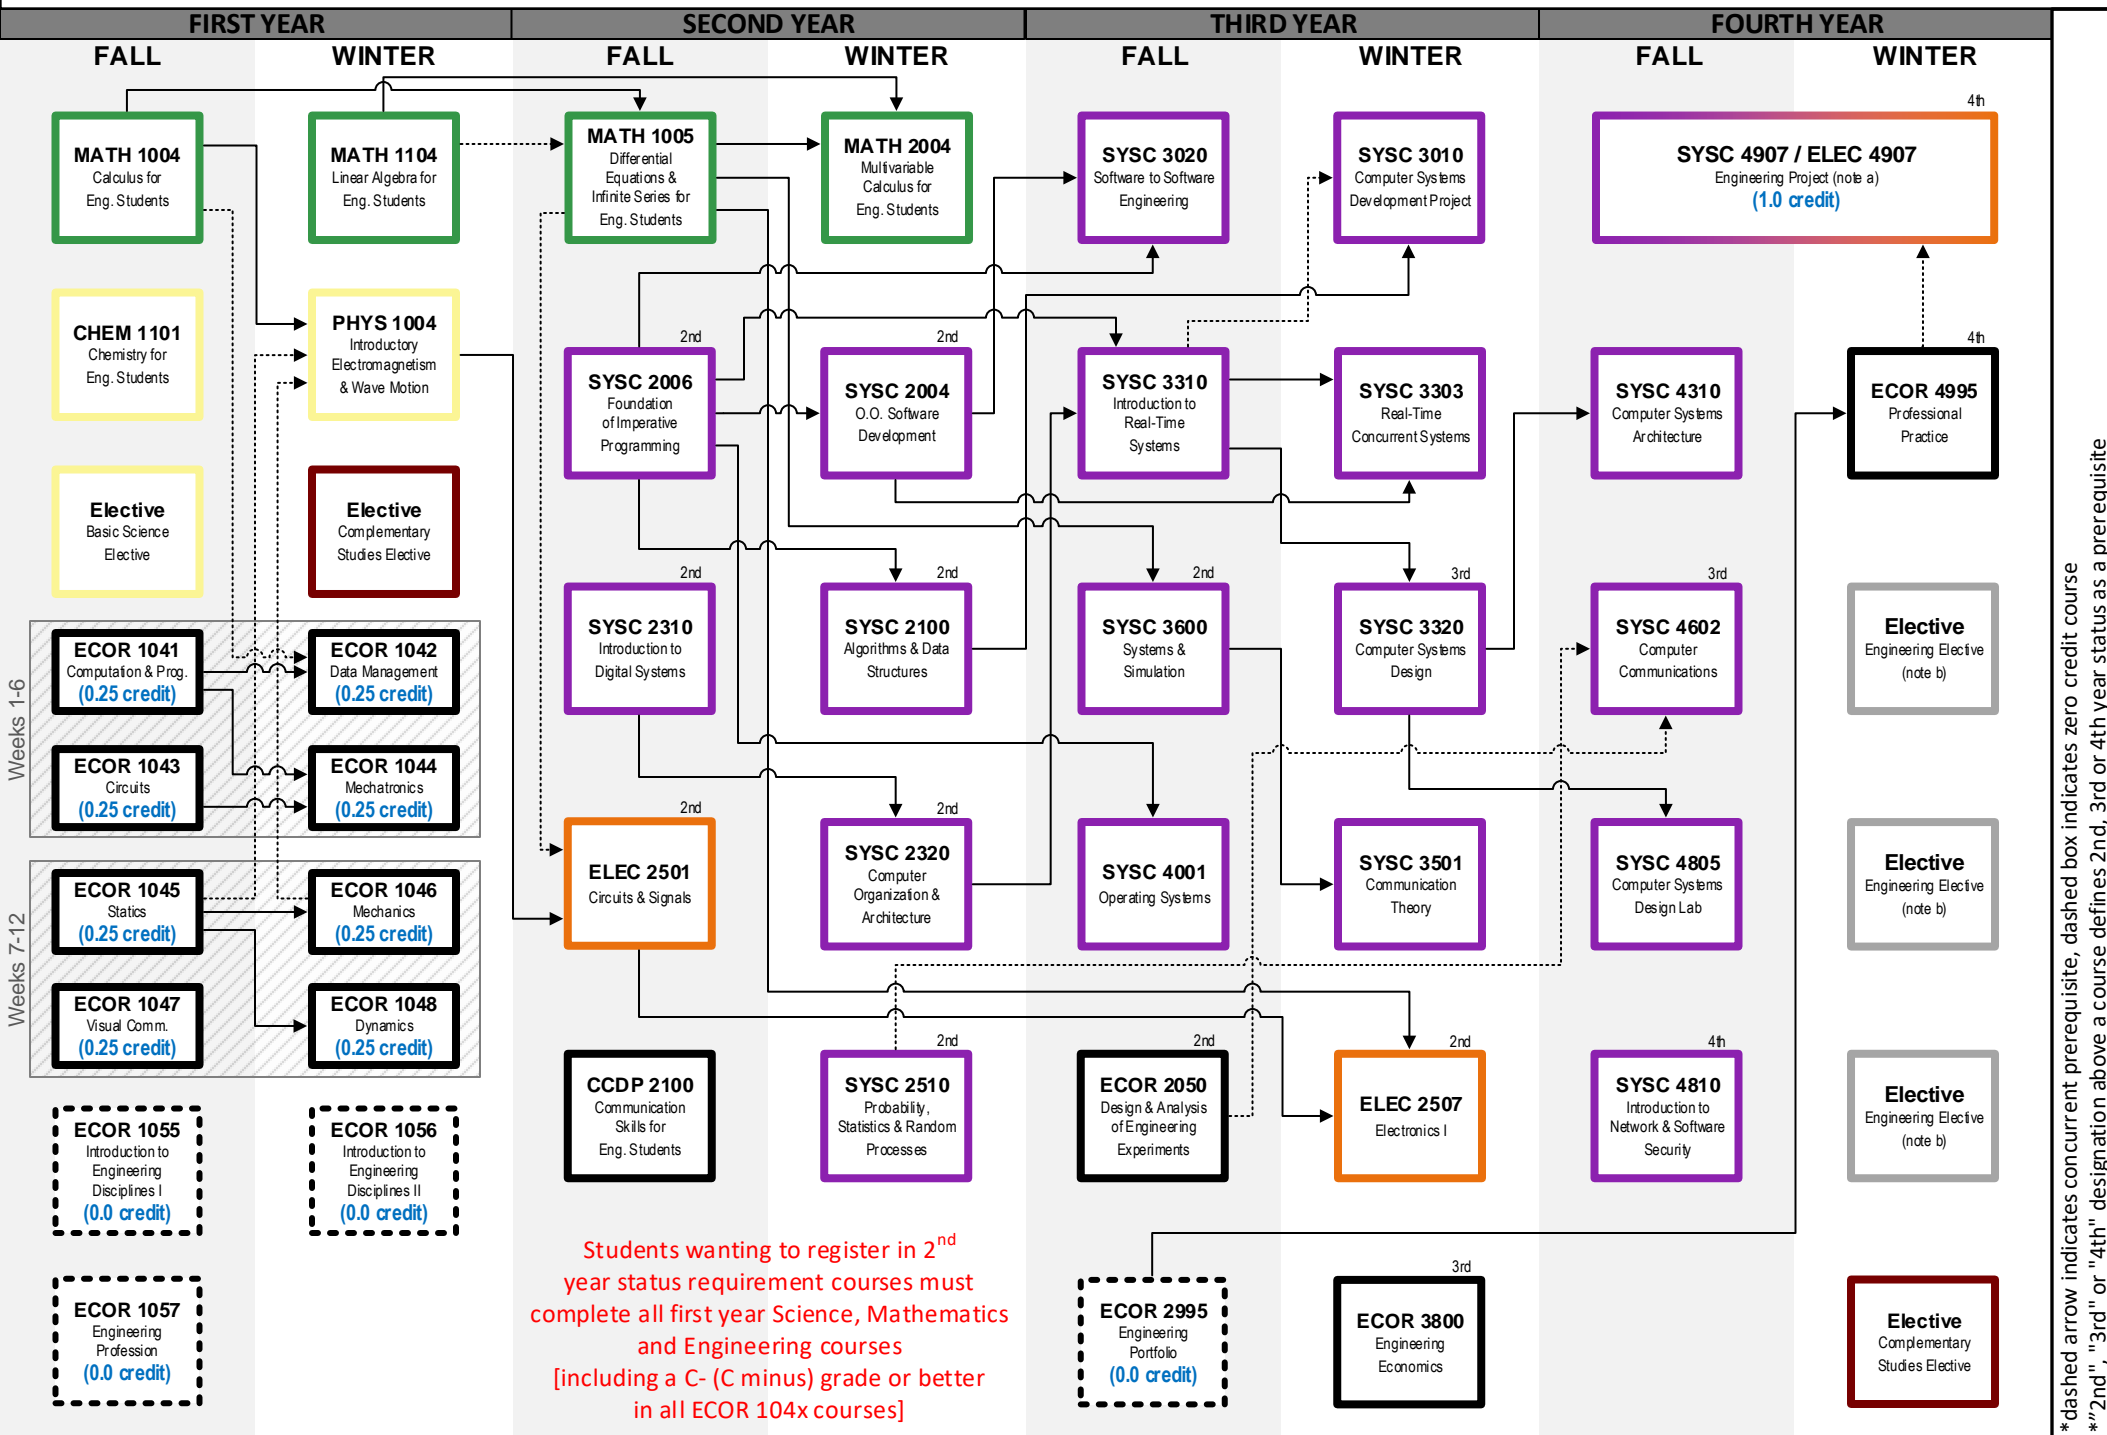

COMPUTER SYSTEMS ENGINEERING

*dashed arrow indicates concurrent prerequisite, dashed box indicates zero credit course
 *"2nd", "3rd" or "4th" designation above a course defines 2nd, 3rd or 4th year status as a prerequisite

- Engineering Common Core
- Mech. & Aerospace Engineering
- Electronics
- Arts and Social Sciences
- Civil & Environmental Engineering
- Mathematics & Statistics
- Science (Physics, Chemistry, etc)
- Systems & Computer Engineering
- Electives