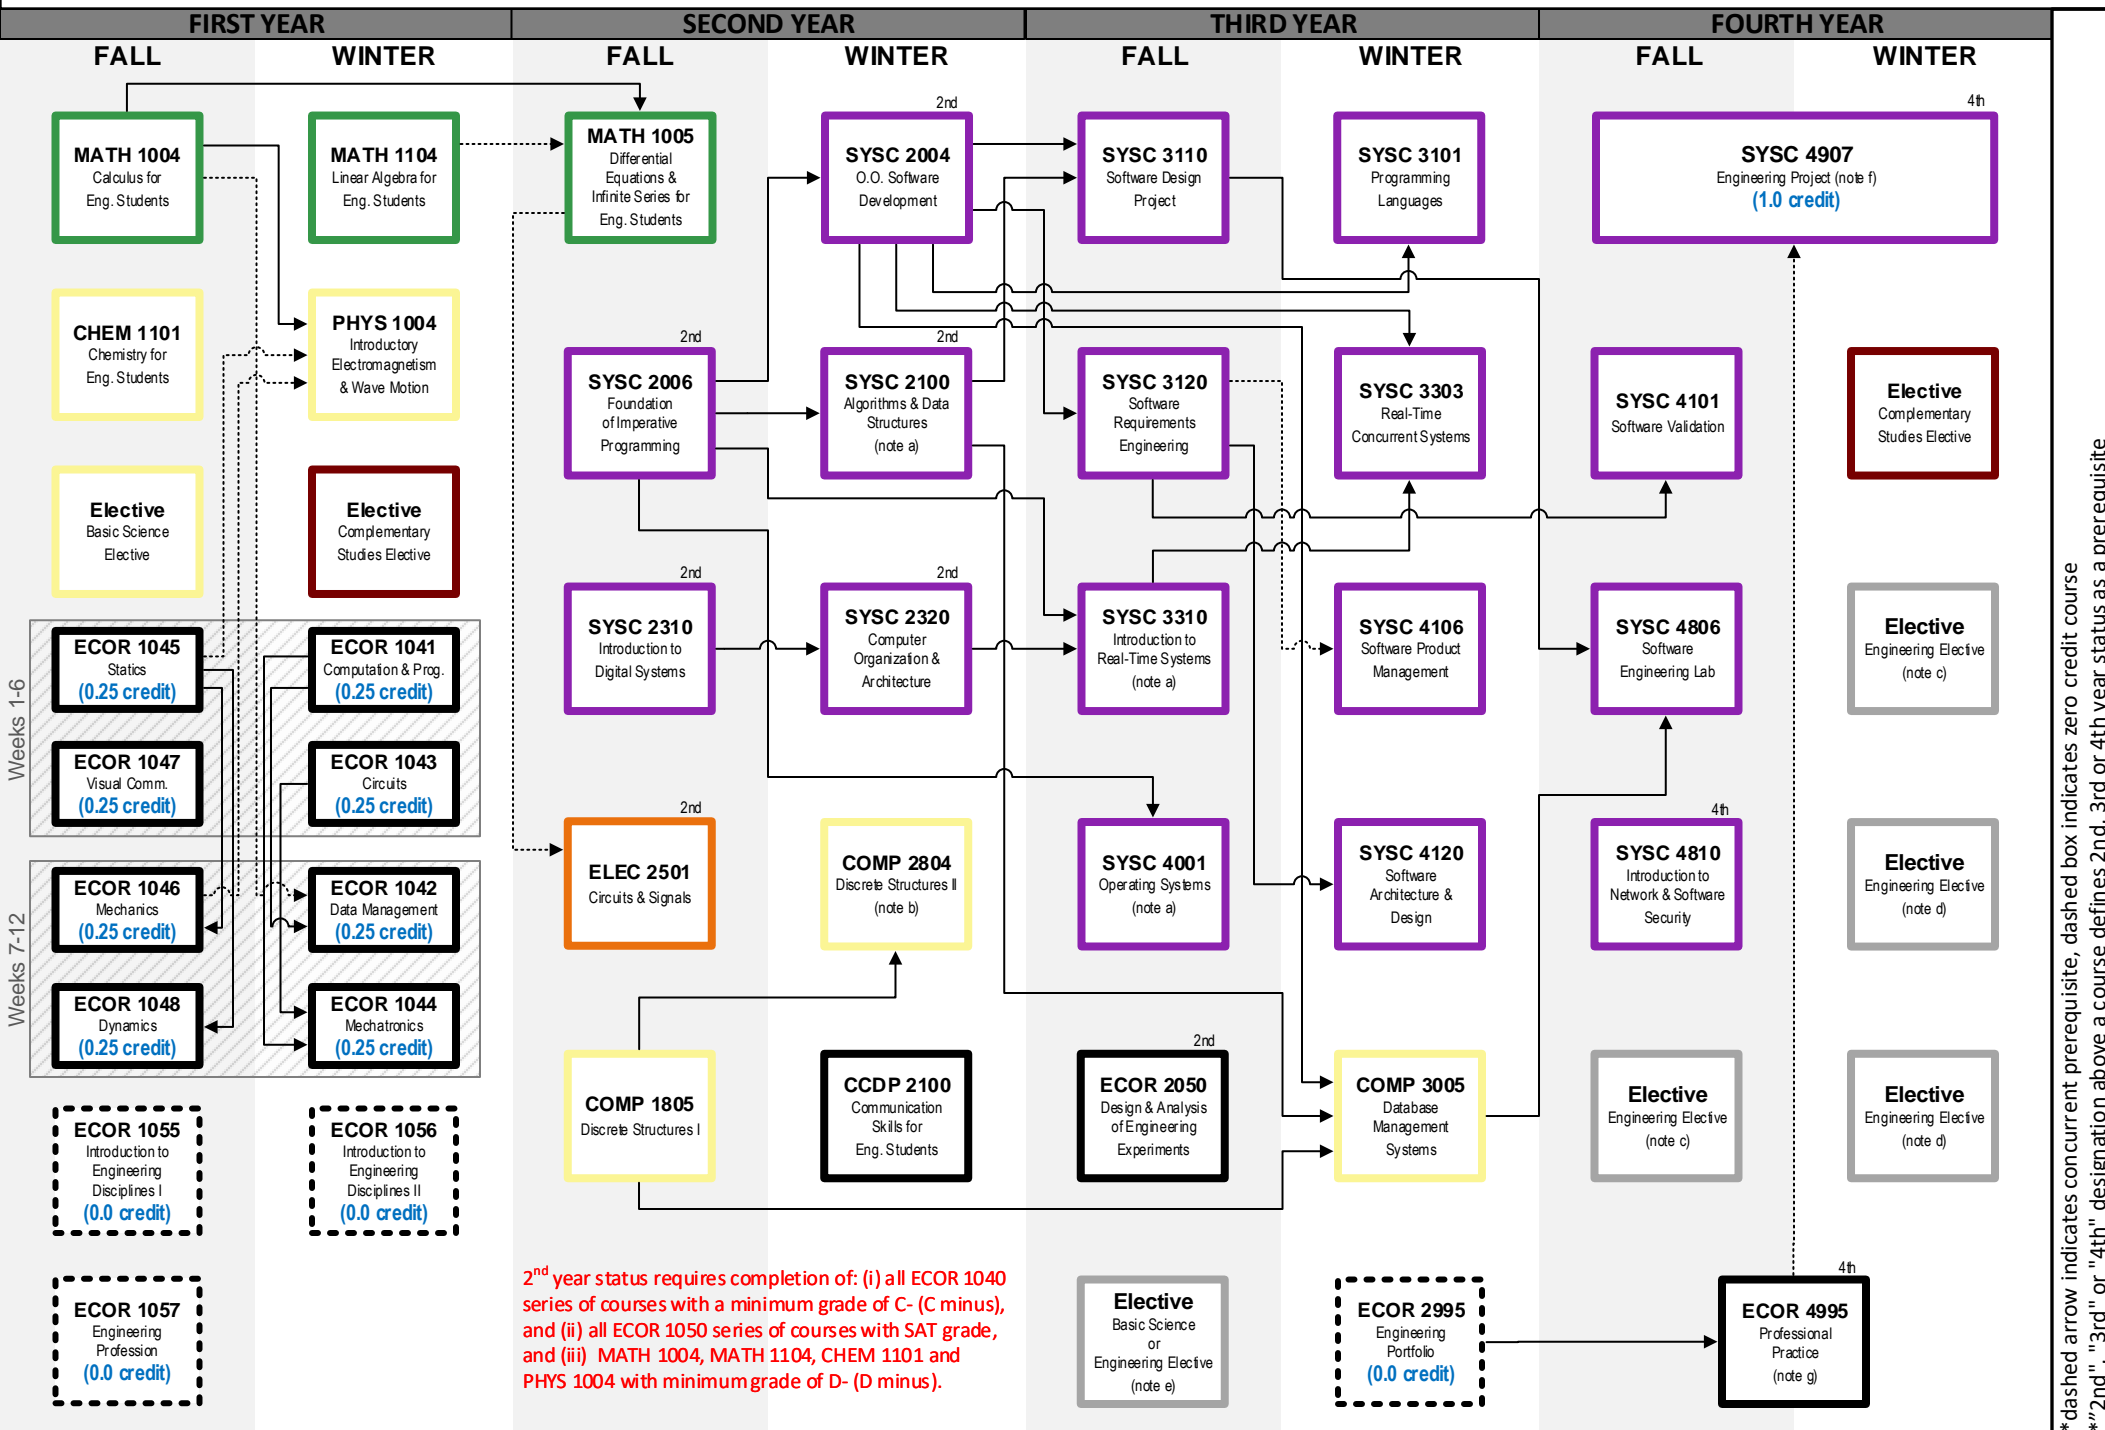

SOFTWARE ENGINEERING

*dashed arrow indicates concurrent prerequisite, dashed box indicates zero credit course
*2nd, "3rd" or "4th" designation above a course defines 2nd, 3rd or 4th year status as a prerequisite

Engineering Common Core
 Mech. & Aerospace Engineering
 Electronics
 Civil & Environmental Engineering
 Mathematics & Statistics
 Science (Physics, Chemistry, etc)
 Systems & Computer Engineering
 Electives