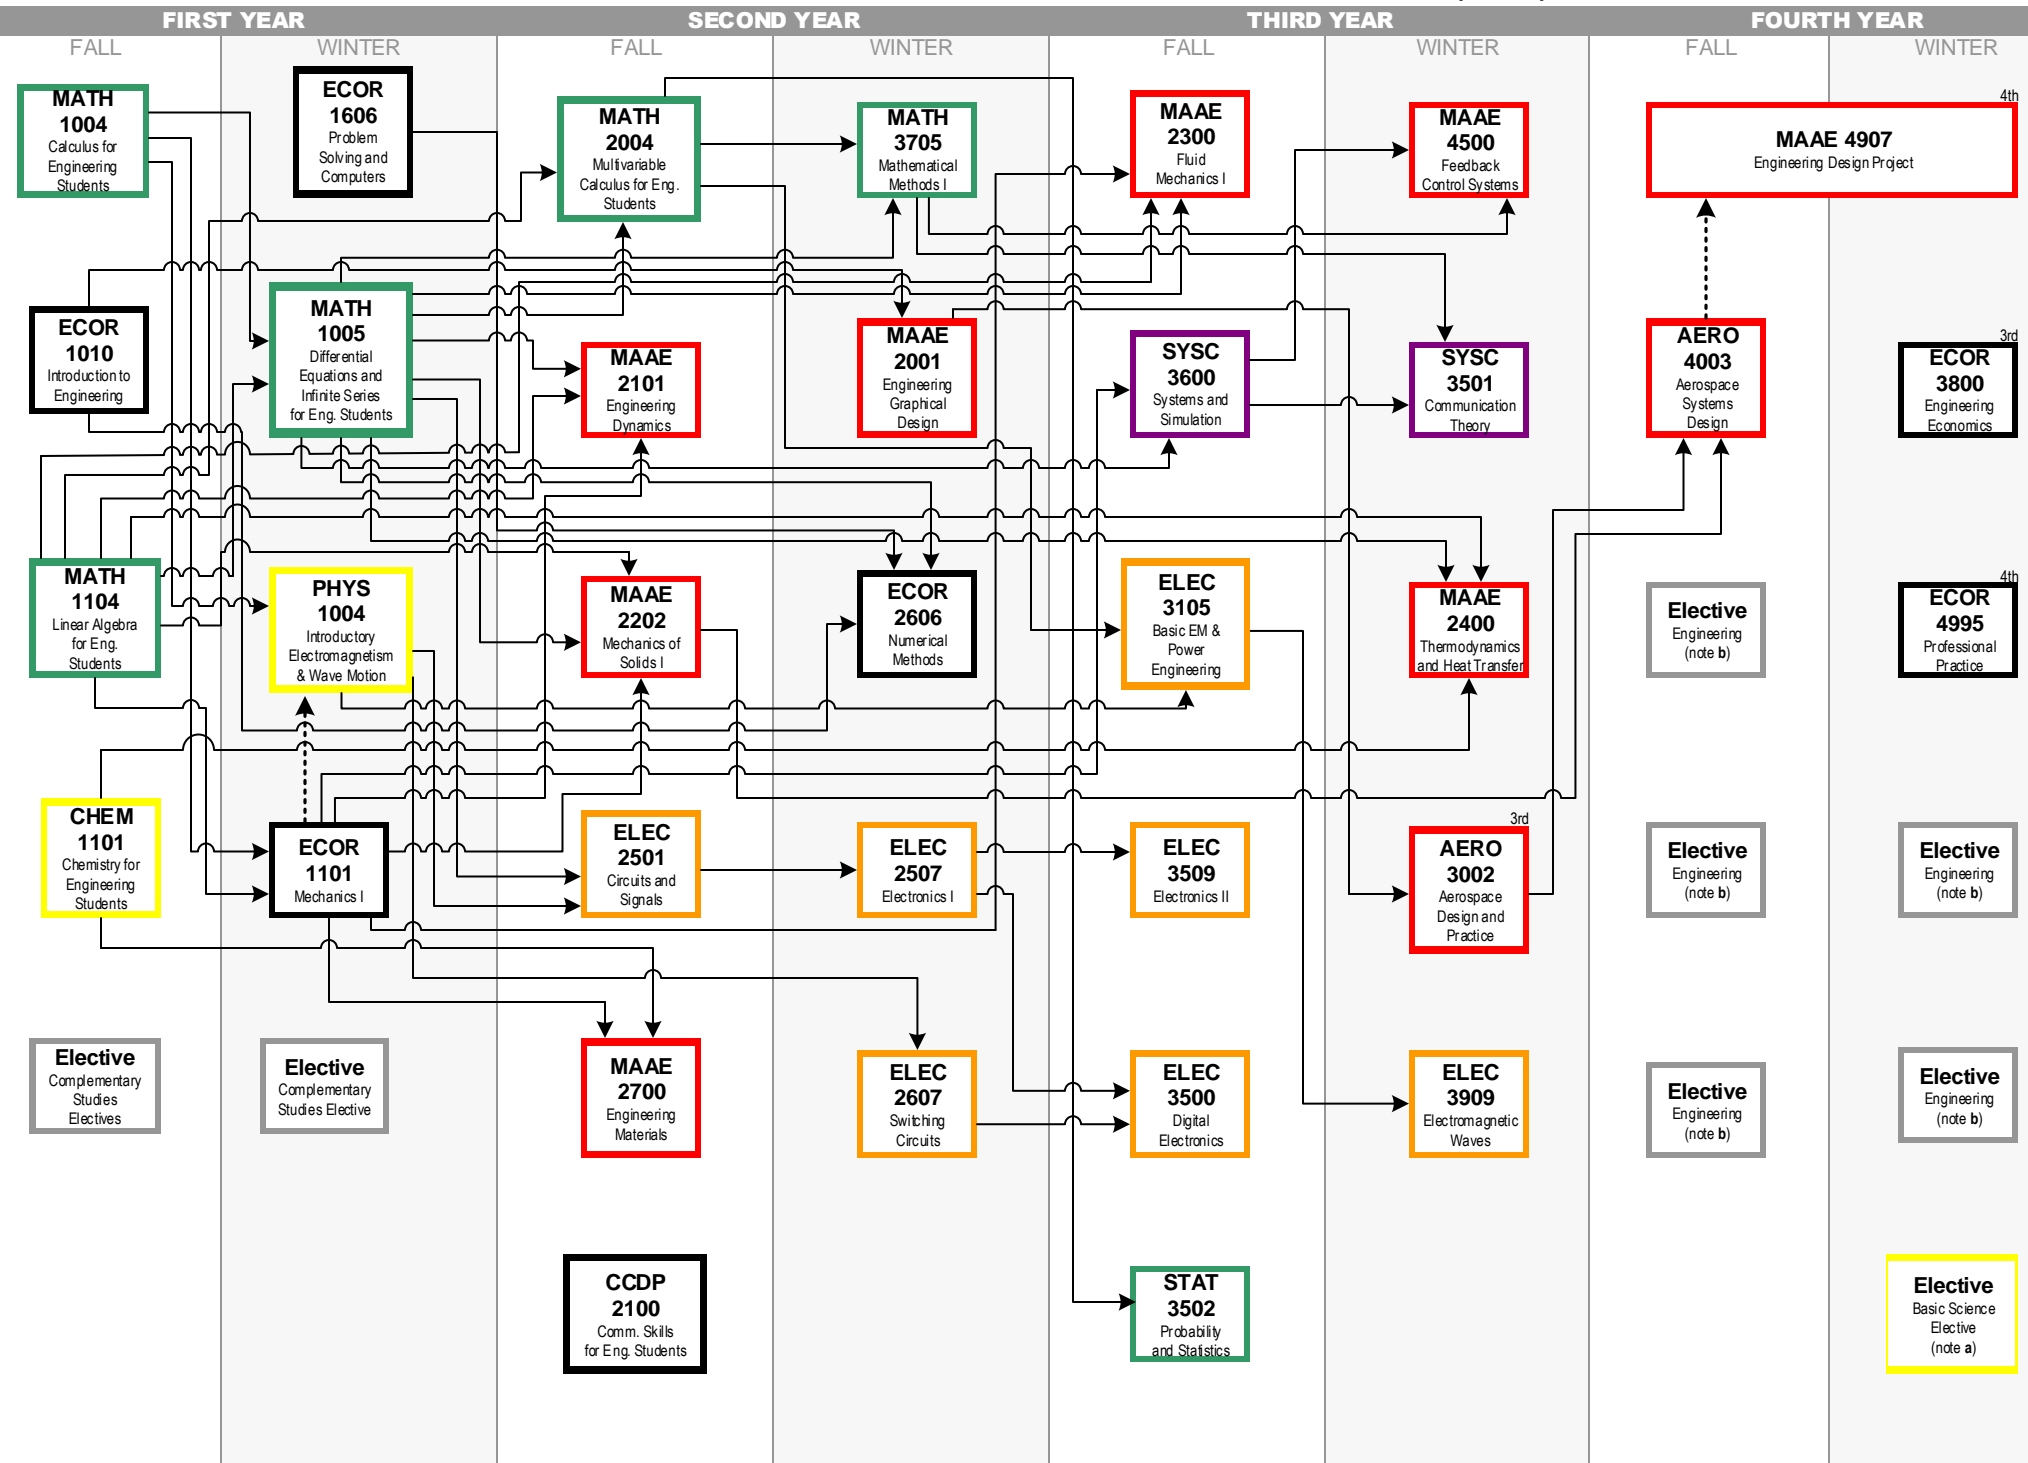

# A E R O S P A C E   E N G I N E E R I N G   ( C )

As of May 1, 2017

Dashed line indicates concurrent prerequisite for 3rd or 4th year status as a prerequisite