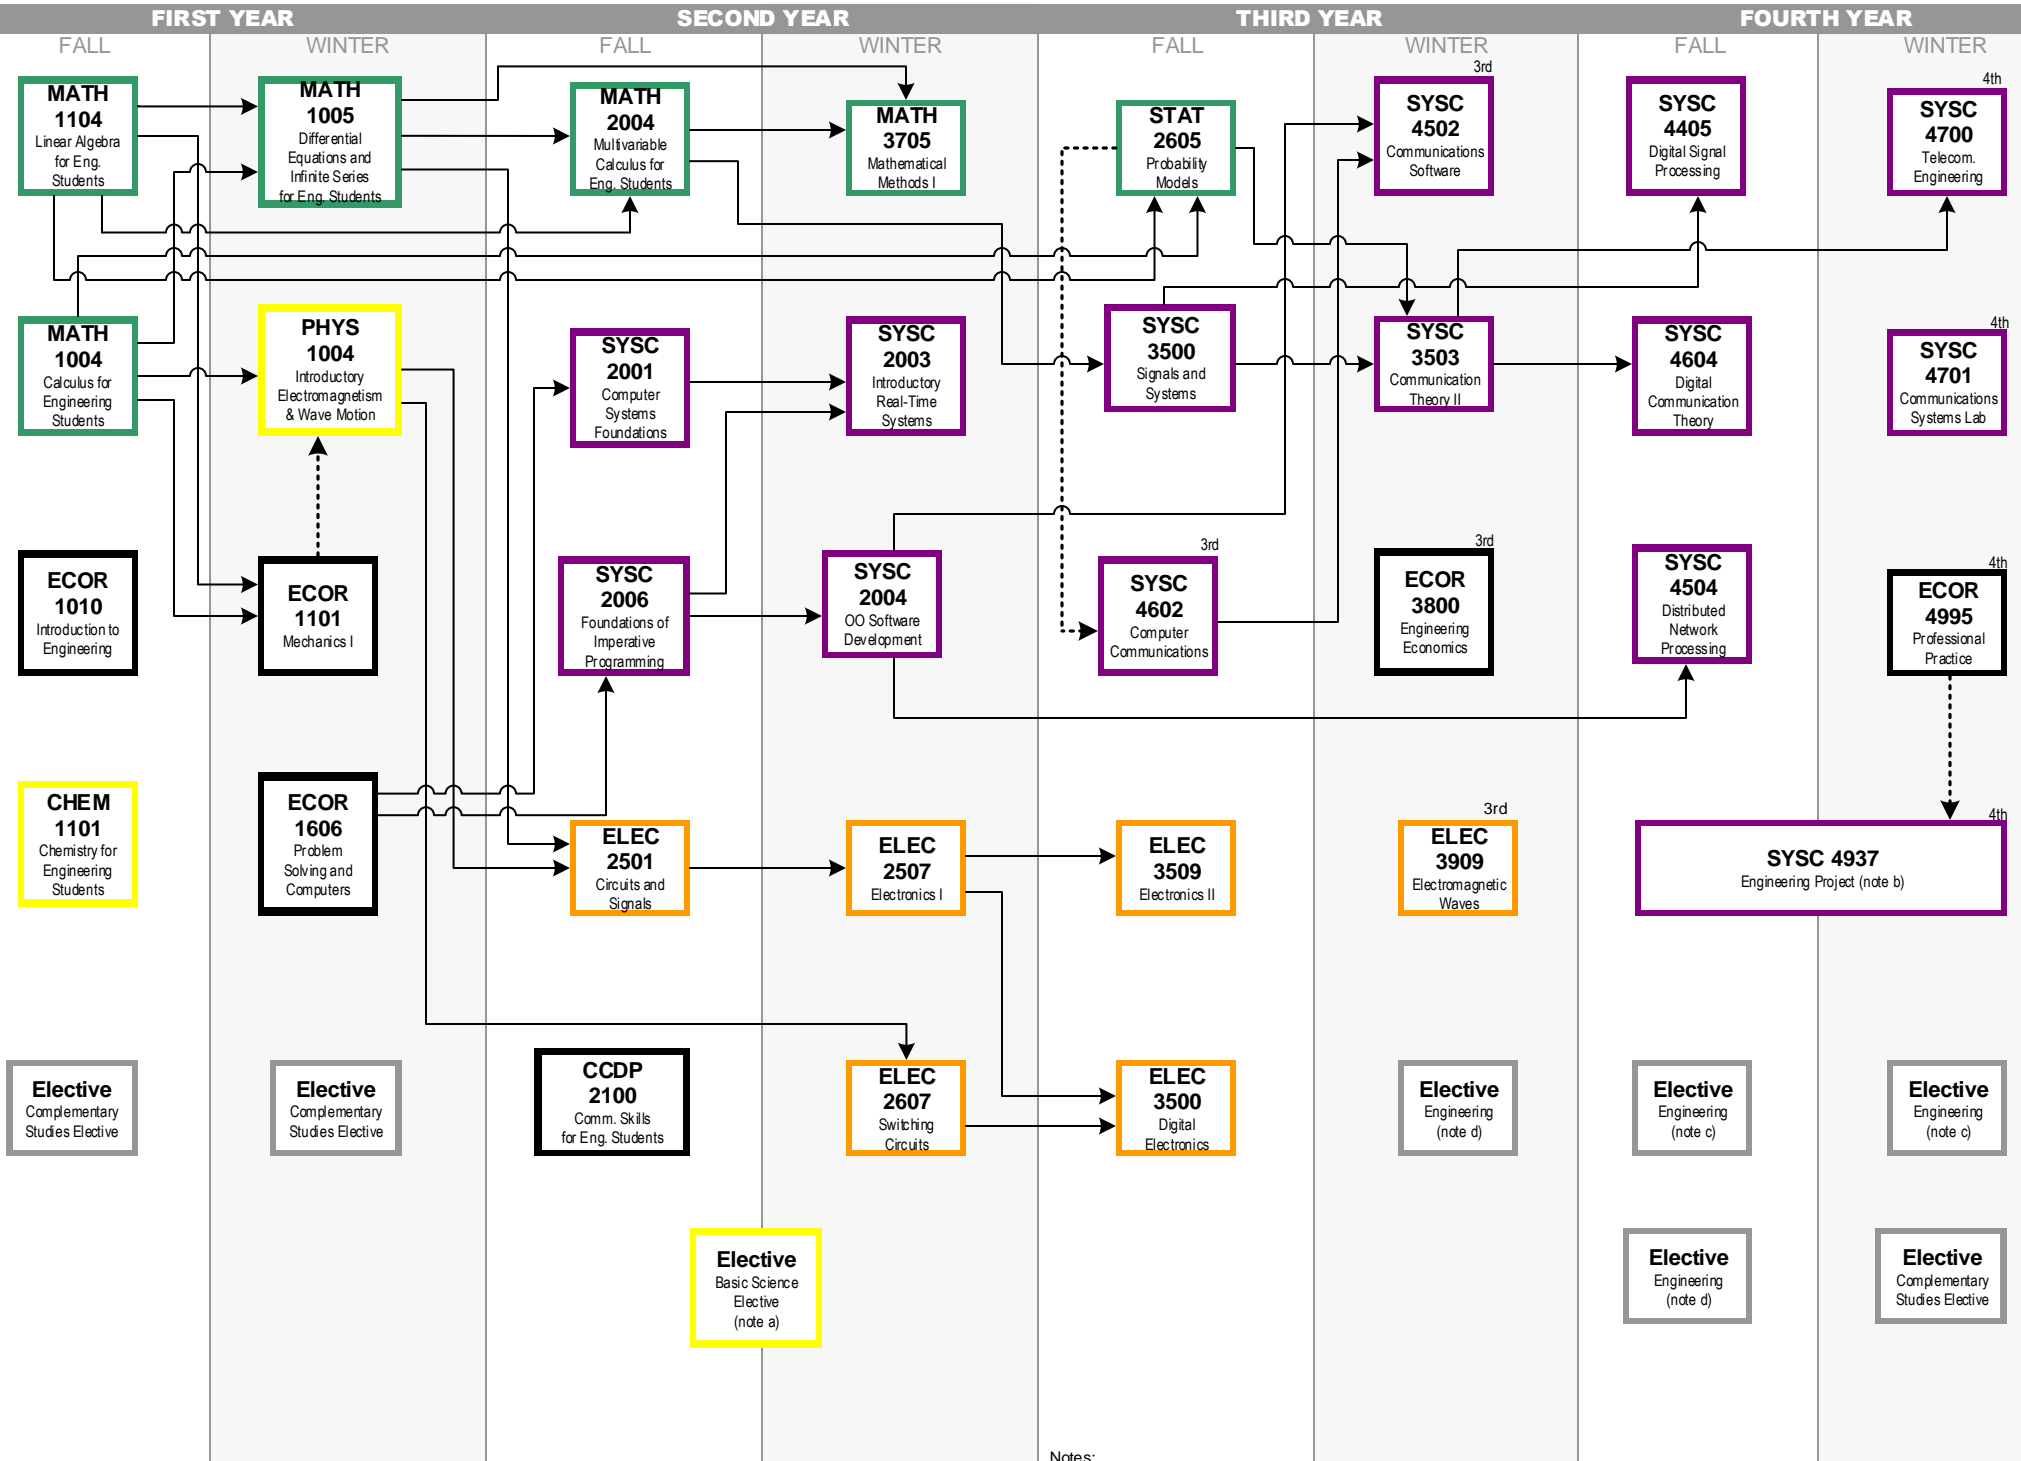

COMMUNICATIONS ENGINEERING

As at May 1, 2014

Notes:

- (a) 0.5 credit in Basic Science Electives; taken in fall or winter term.
- (b) Register in SYSC 4937 if your Advisor is in the SCE. Register in ELEC 4907 if your Advisor is in DOE.
- (c) 0.5 credits in Communications Electives.
- (d) 0.5 credits in ECOR 2050 or Systems and Computer (SYSC) or Electronics (ELEC) at the 3000- or 4000-level.

Dashed line indicates concurrent prerequisite "3rd" or "4th" designation above a course defines 3rd or 4th year status as a prerequisite

 Engineering Common Core	 Mech. & Aerospace Engineering	 Electronics
 Arts and Social Sciences	 Civil and Environmental Engineering	 Mathematics and Statistics
 Science (Physics, Chemistry, etc)	 Systems & Computer Engineering	 Electives