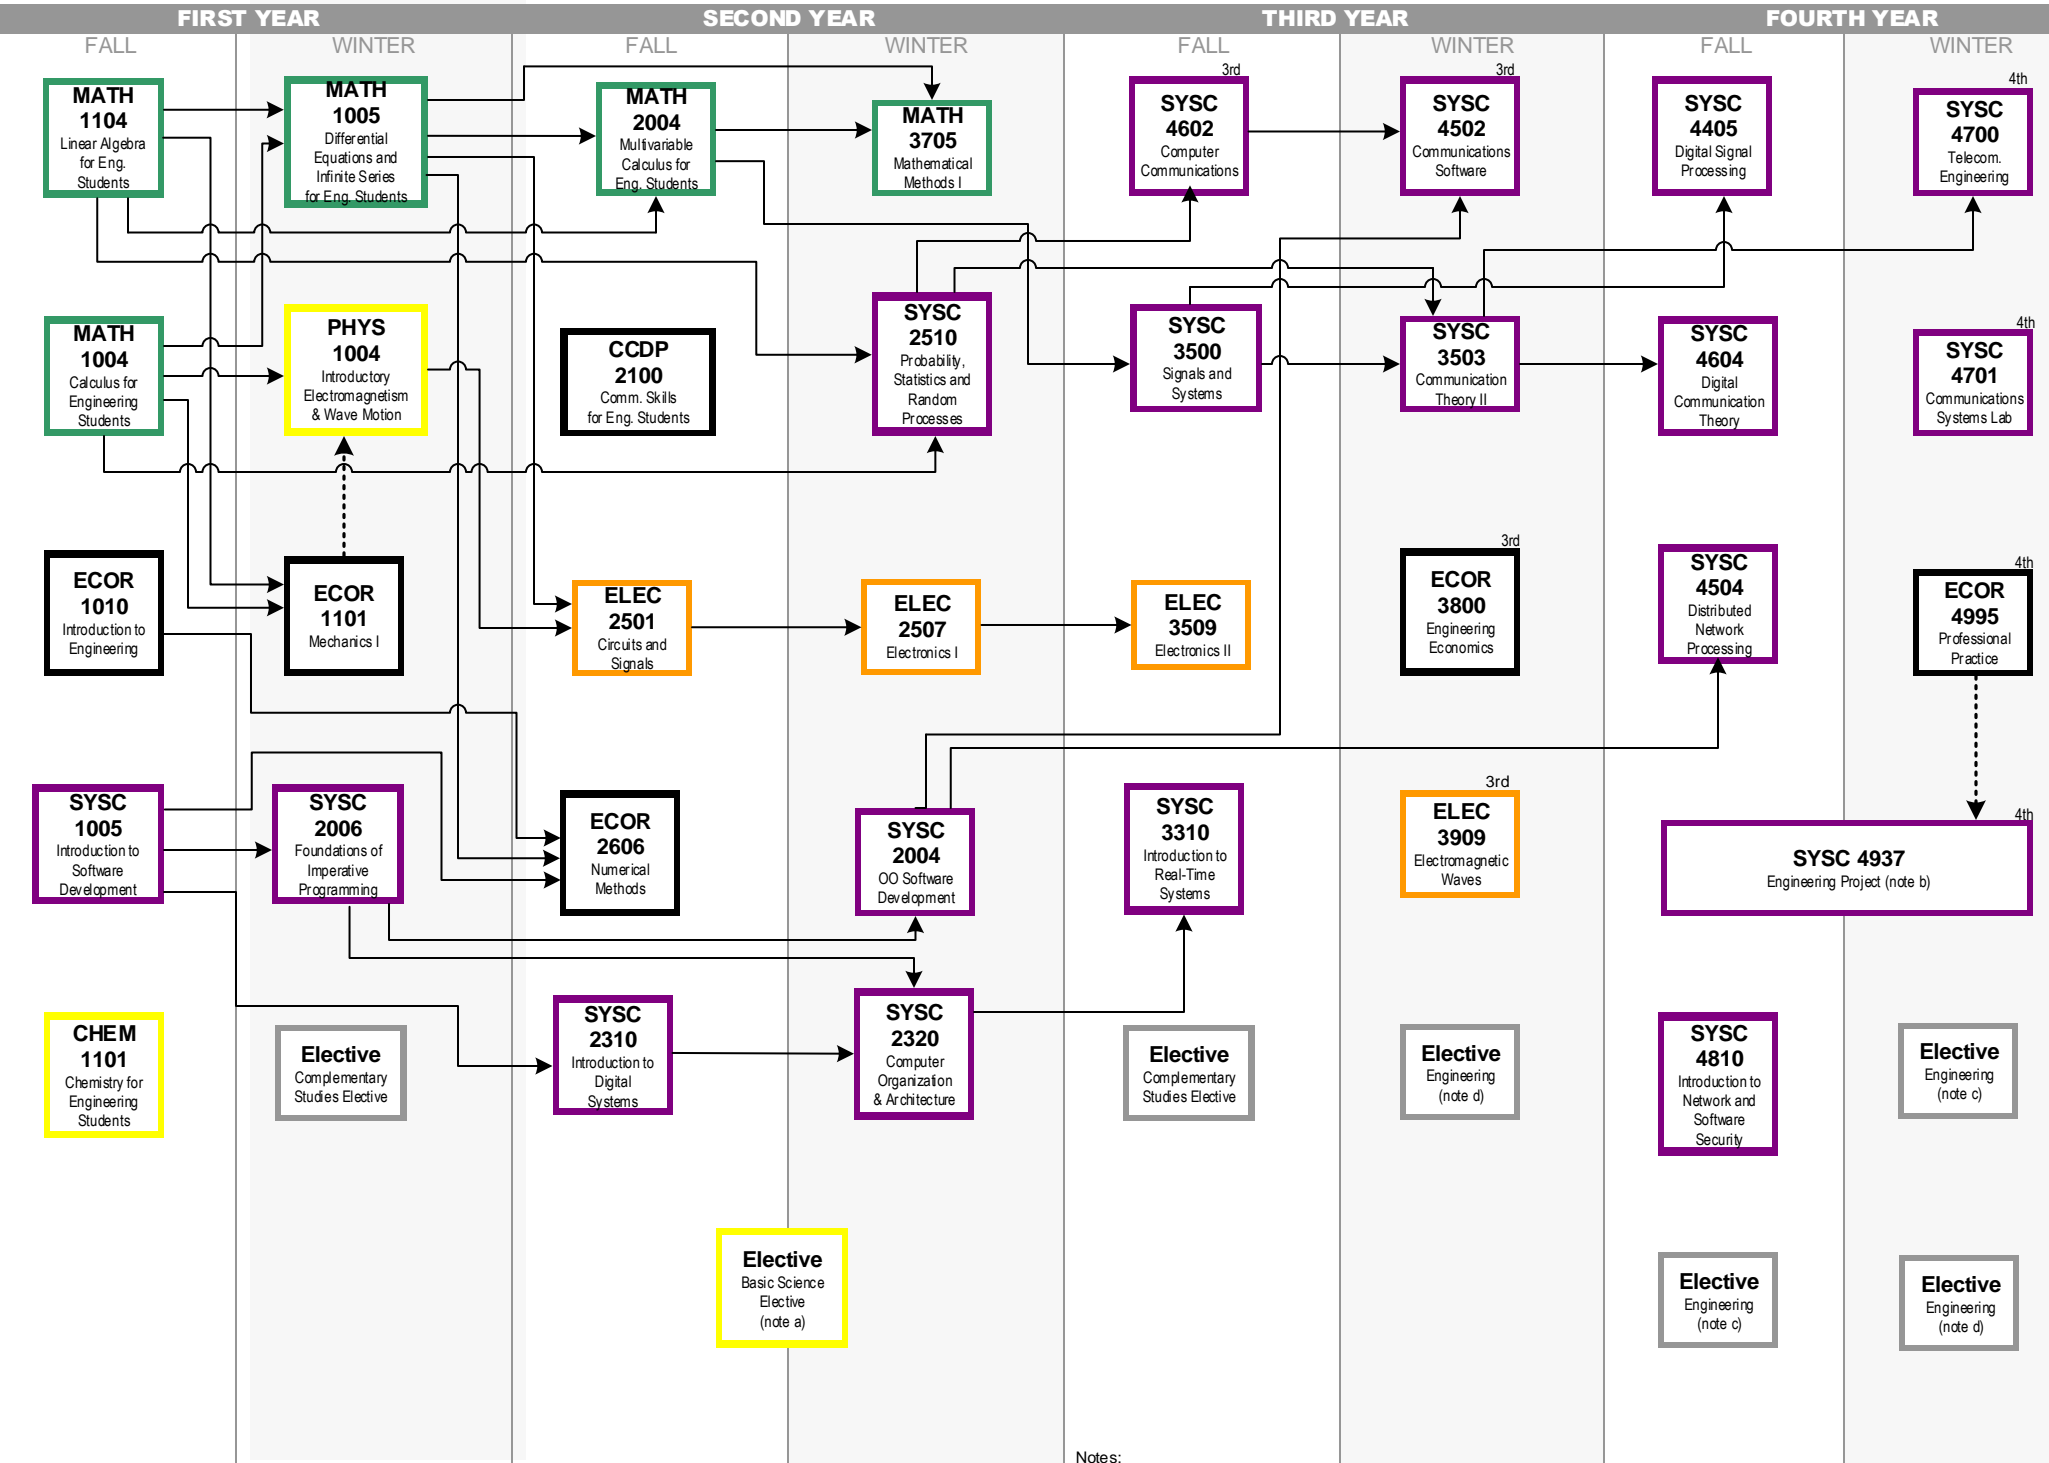

COMMUNICATIONS ENGINEERING

As of Dec 5, 2017

Notes:

- (a) 0.5 credit in Basic Science Electives; taken in fall or winter term.
- (b) Register in SYSC 4937 if your Advisor is in the SCE. Register in ELEC 4907 if your Advisor is in DOE.
- (c) 0.5 credits in Communications Electives.
- (d) 0.5 credits in ECOR 2050 or Systems and Computer (SYSC) or Electronics (ELEC) at the 3000- or 4000-level.

Dashed line indicates concurrent prerequisite "3rd" or "4th" designation above a course defines 3rd or 4th year status as a prerequisite

 Engineering Common Core	 Mech. & Aerospace Engineering	 Electronics
 Arts and Social Sciences	 Civil and Environmental Engineering	 Mathematics and Statistics
 Science (Physics, Chemistry, etc)	 Systems & Computer Engineering	 Electives