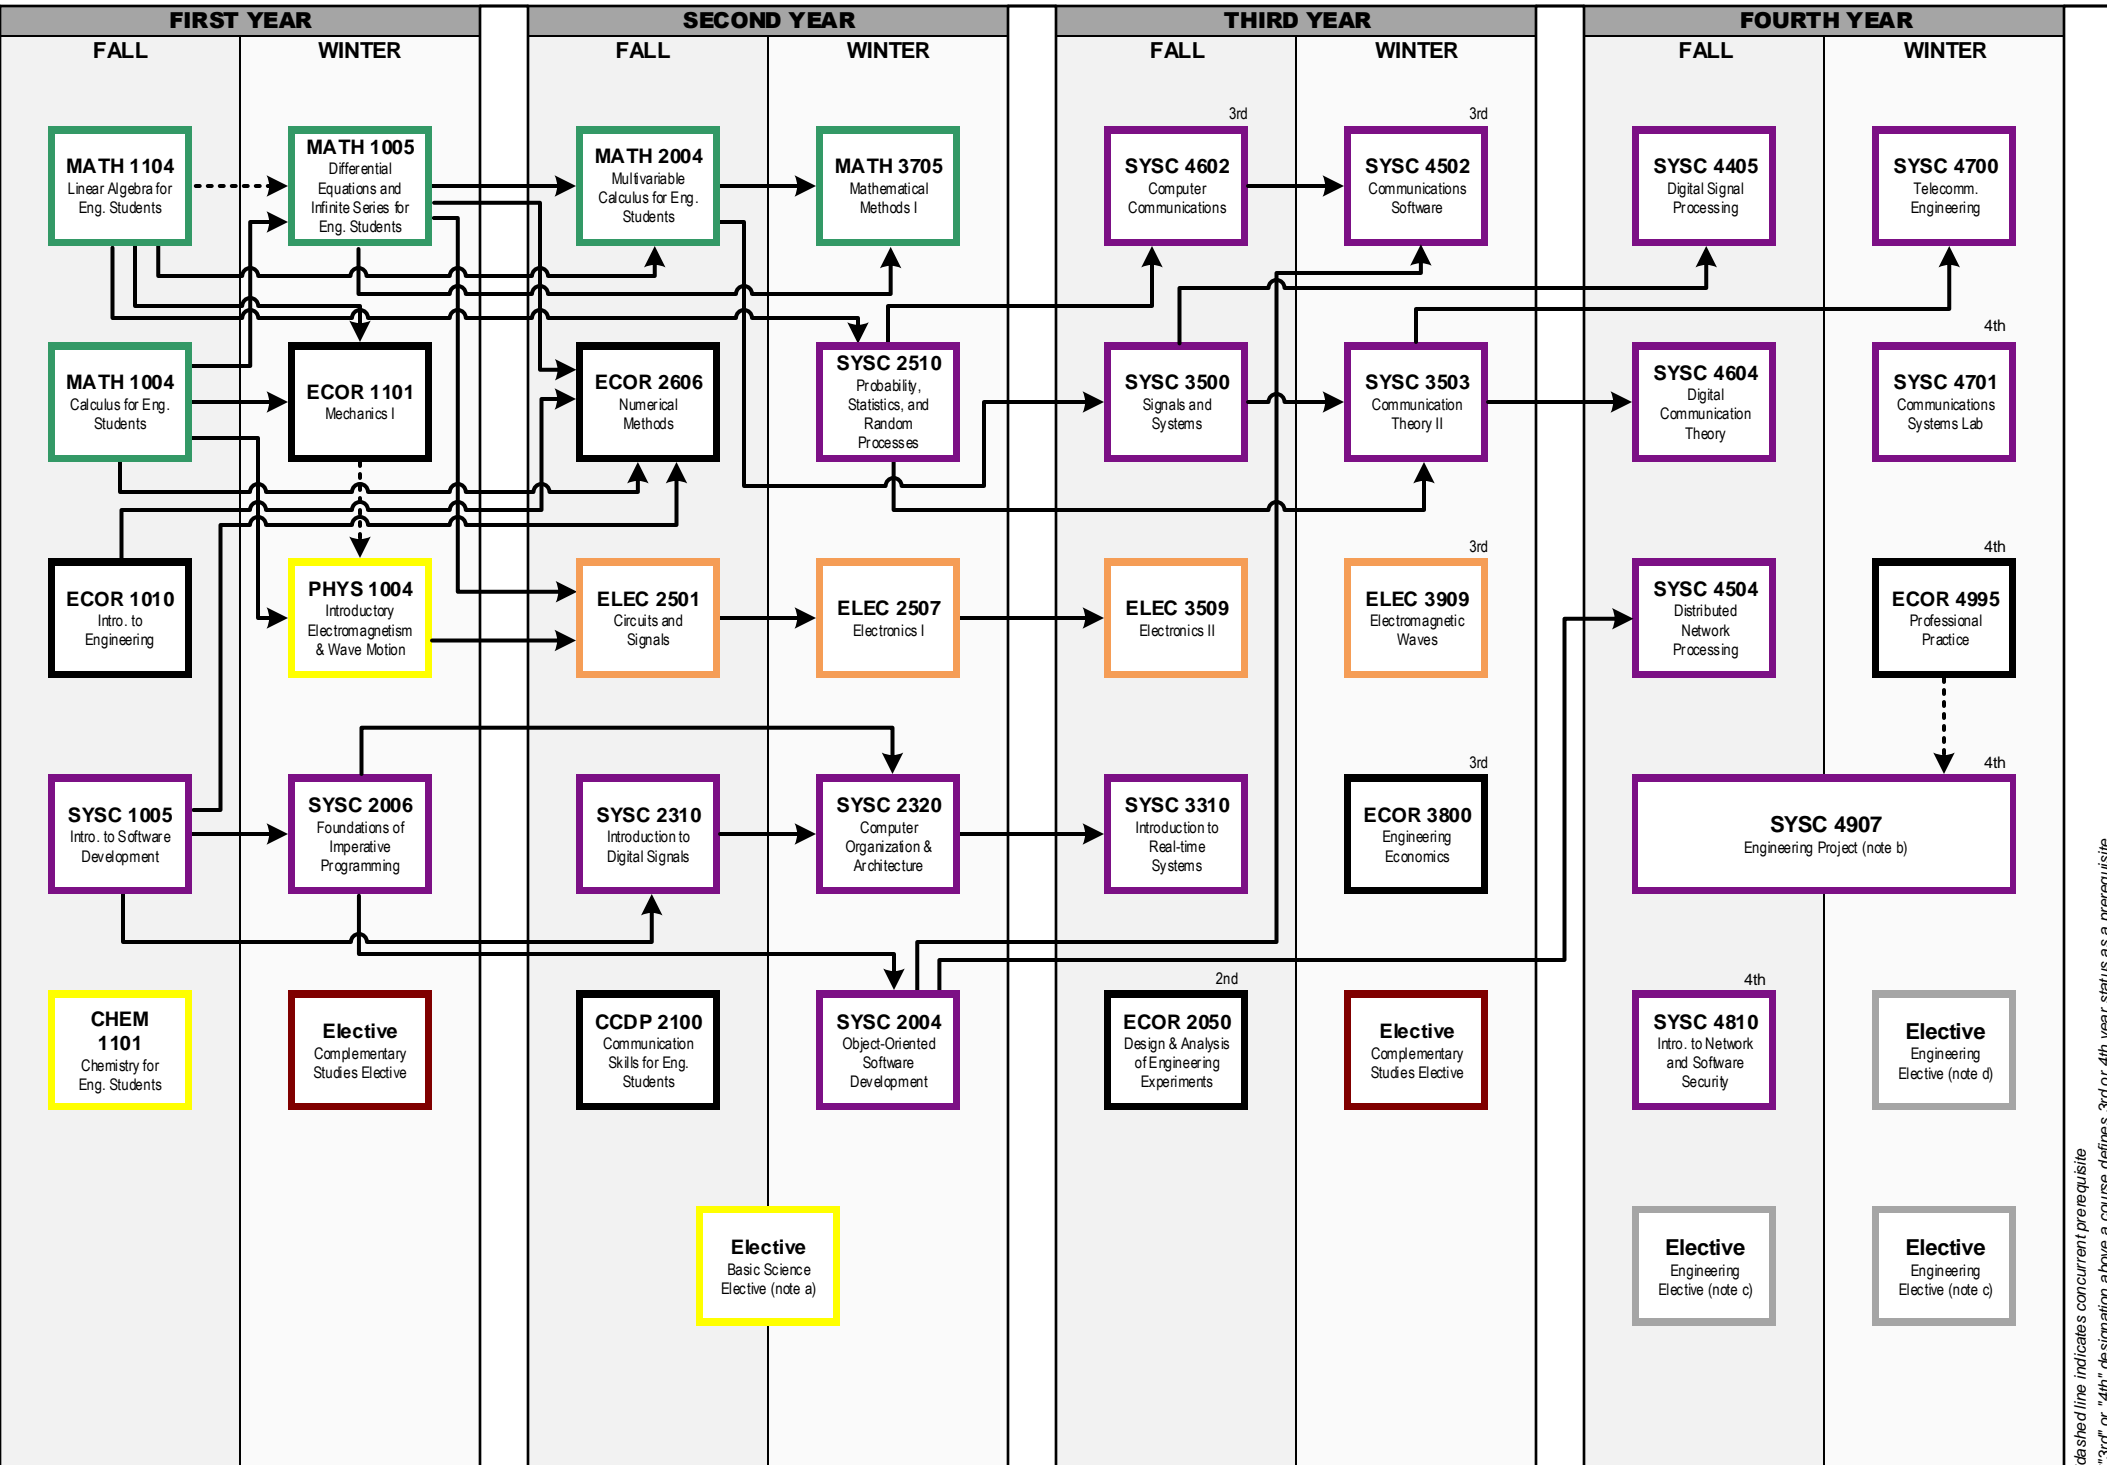

COMMUNICATIONS ENGINEERING

 Engineering Common Core	 Mech. & Aerospace Engineering	 Electronics
 Arts and Social Sciences	 Civil and Environmental Engineering	 Mathematics and Statistics
 Science (Physics, Chemistry, etc)	 Systems & Computer Engineering	 Electives

Notes:

- (a) 0.5 credit in Basic Science Electives; taken in fall or winter term.
- (b) Register in SYSC 4907 if your Advisor is in the SCE. Register in ELEC 4907 if your Advisor is in DOE.
- (c) 0.5 credits in Communications Electives.
- (d) 0.5 credits in Systems and Computer (SYSC) or Electronics (ELEC) at the 3000- or 4000-level.

Dashed line indicates concurrent prerequisite
"3rd" or "4th" designation above a course defines 3rd or 4th year status as a prerequisite