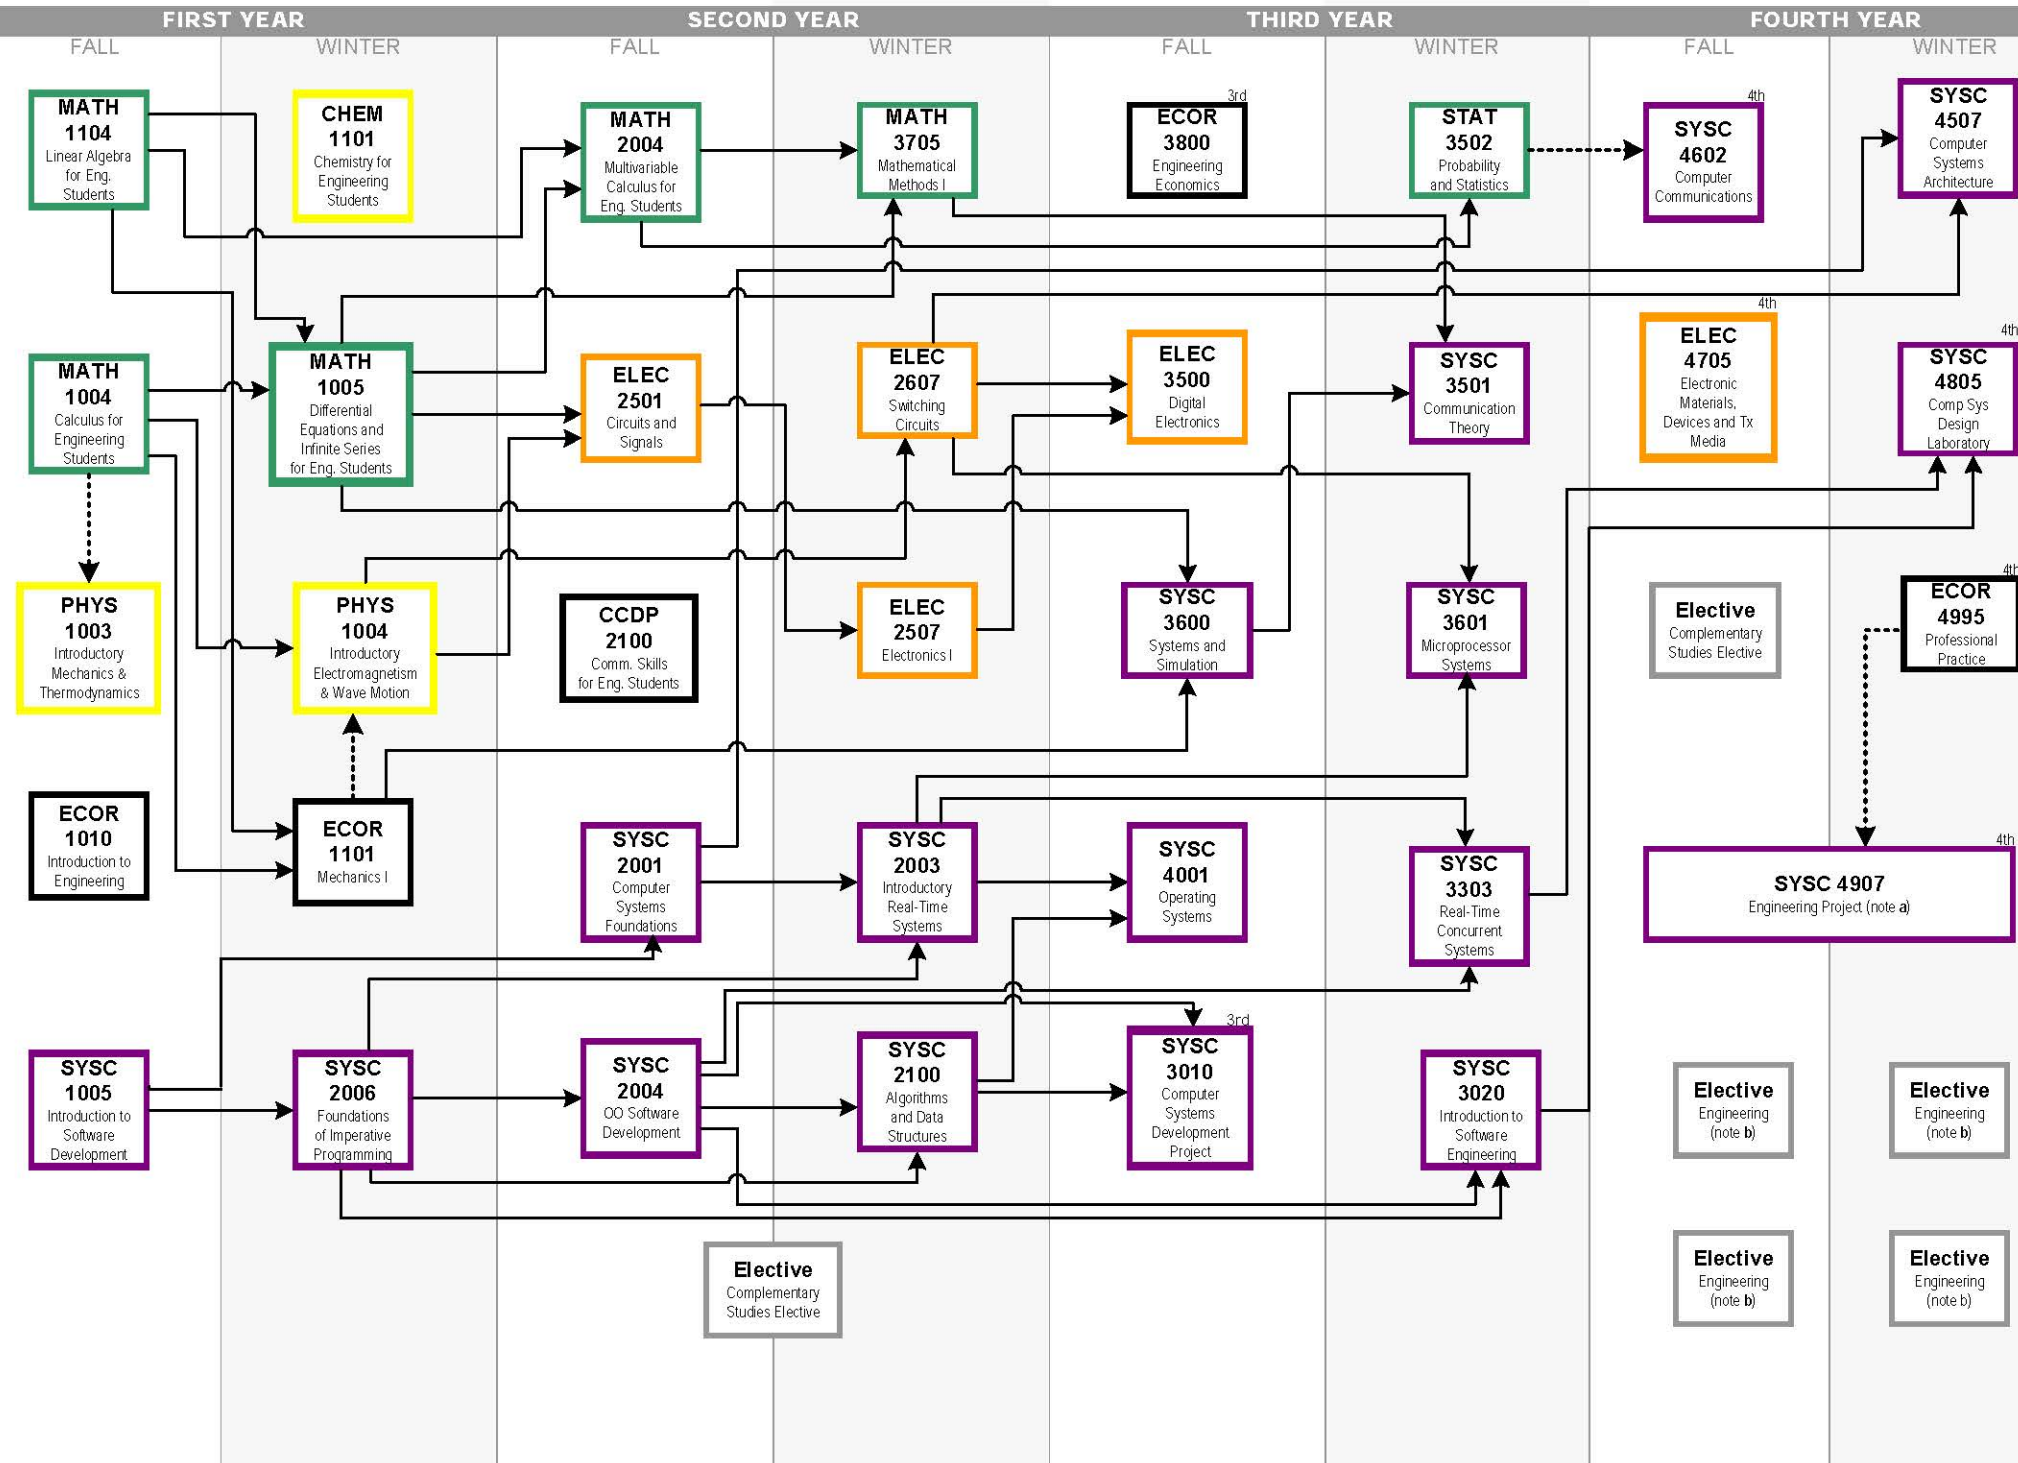

COMPUTER SYSTEMS ENGINEERING

As at May 1, 2014

- Engineering Common Core
- Mech. & Aerospace Engineering
- Electronics
- Arts and Social Sciences
- Civil and Environmental Engineering
- Mathematics and Statistics
- Science (Physics, Chemistry, etc)
- Systems & Computer Engineering
- Electives

Notes:

- (a) Register in SYSC 4907 if your Advisor is in SCE. Register in ELEC 4907 if your Advisor is in Electronics.
- (b) 2.0 credits from: MECH 4503, ECOR 2606 or Systems and Computer (SYSC) or Electronics (ELEC) at the 3000-level or above.

*dashed line indicates concurrent prerequisite
**3rd* or *4th* designation above a course defines 3rd or 4th year status as a prerequisite