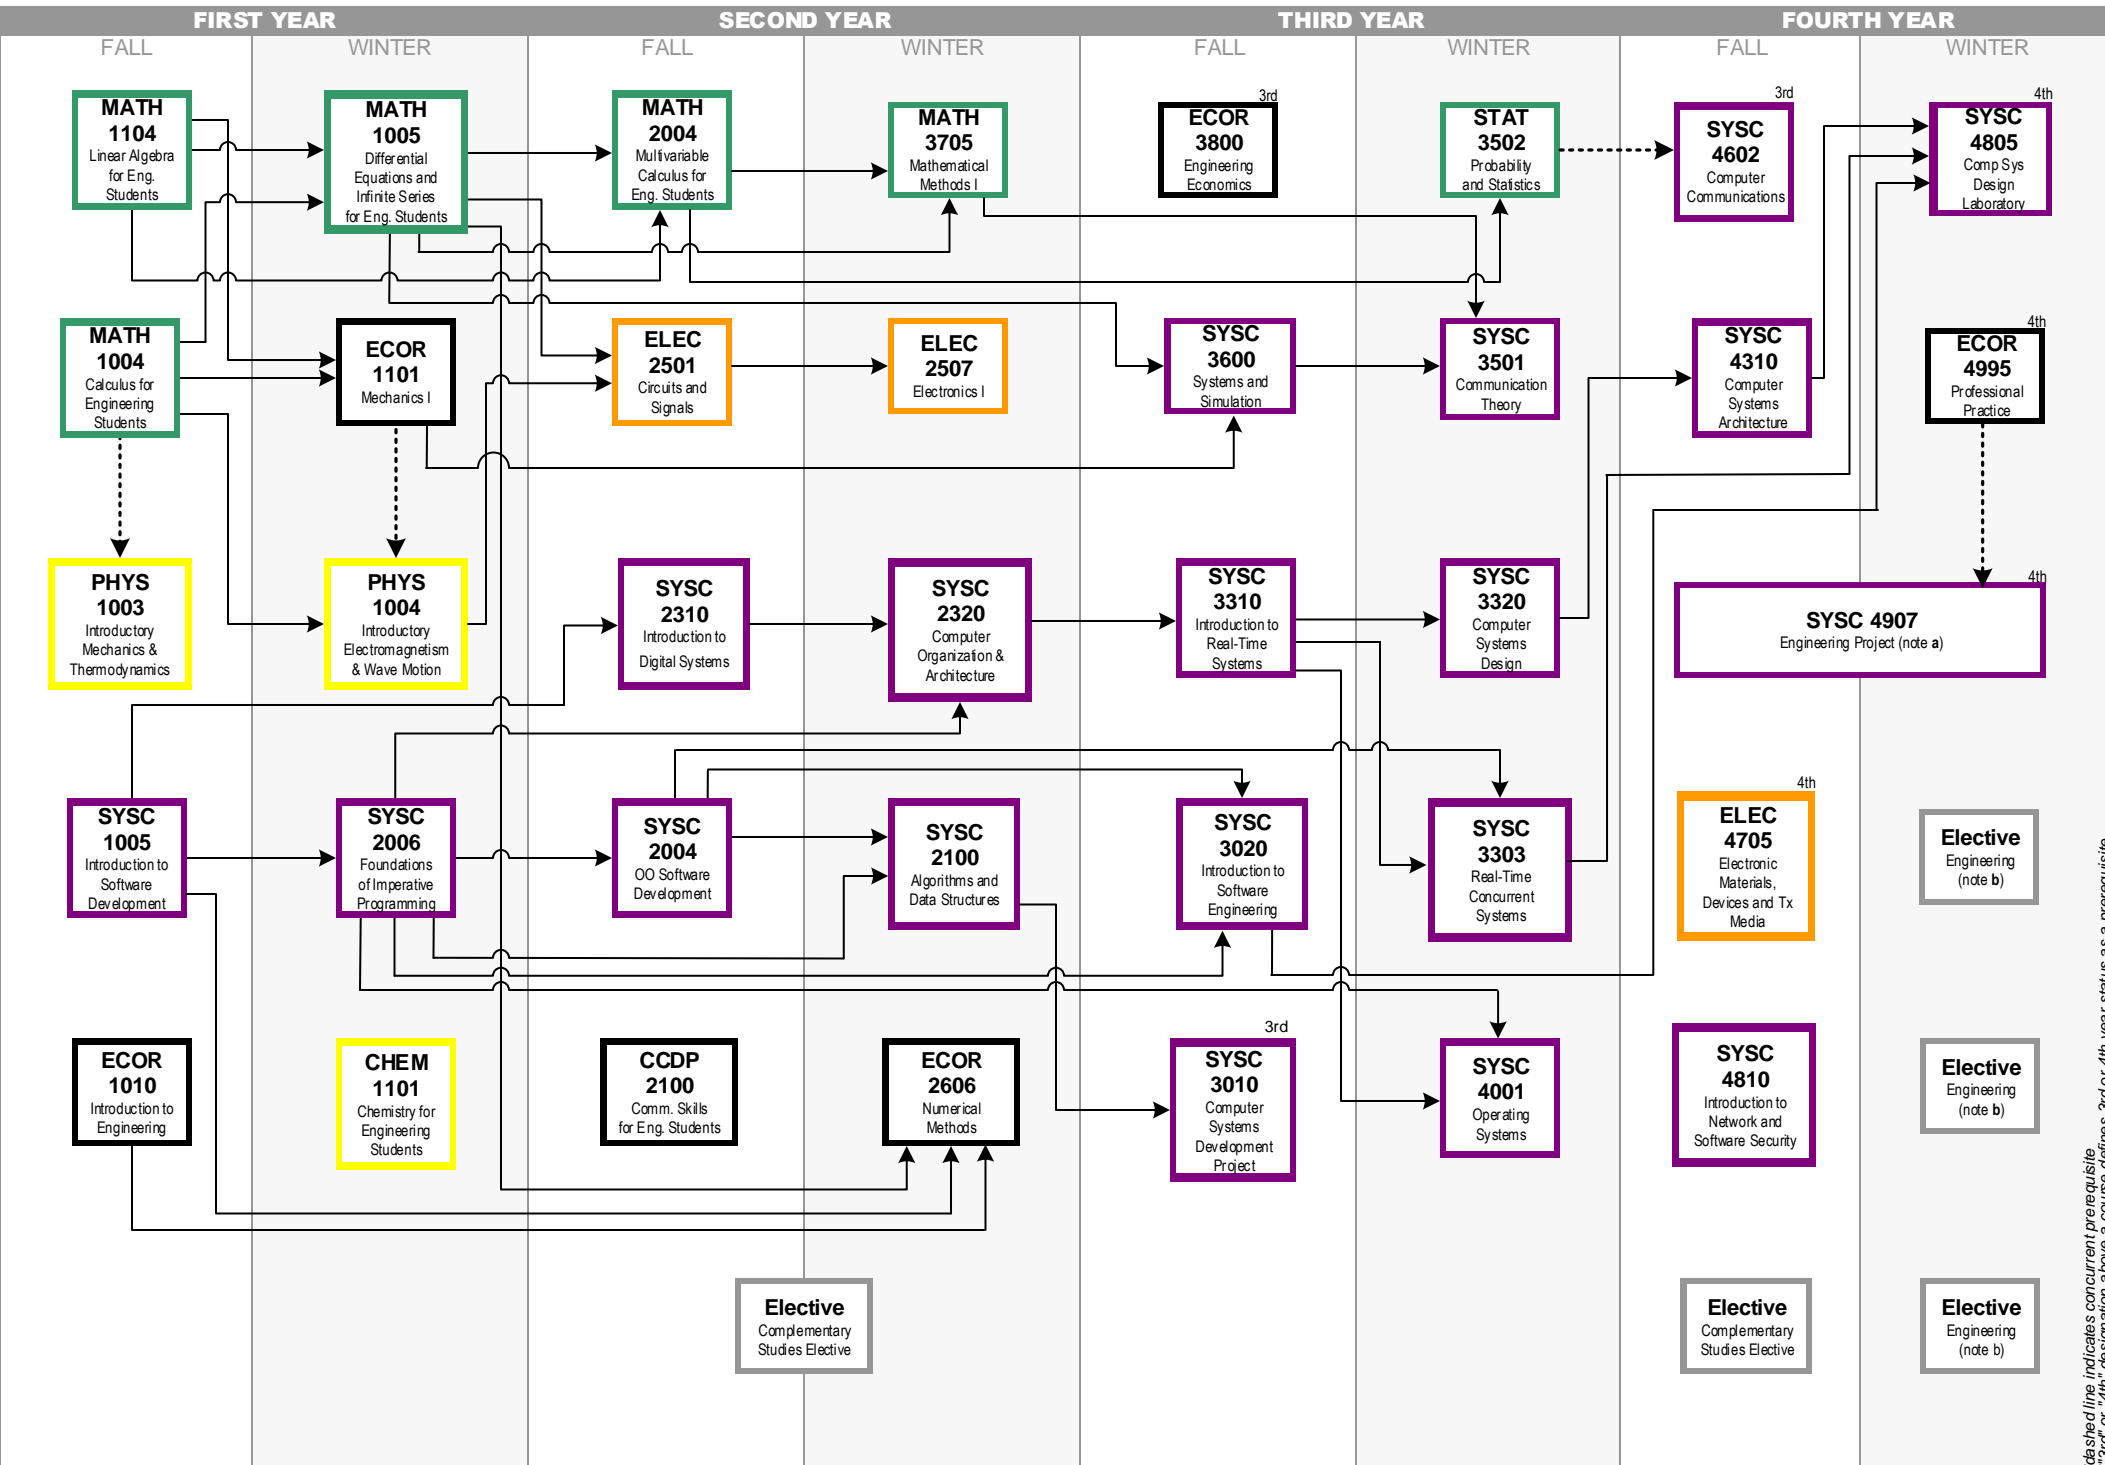

COMPUTER SYSTEMS ENGINEERING

As of June 30, 2017

- Engineering Common Core
- Mech. & Aerospace Engineering
- Electronics
- Arts and Social Sciences
- Civil and Environmental Engineering
- Mathematics and Statistics
- Science (Physics, Chemistry, etc)
- Systems & Computer Engineering
- Electives

Notes:
 (a) Register in SYSC 4907 if your Advisor is in SCE. Register in ELEC 4907 if your Advisor is in Electronics.
 (b) 1.5 credits from: MECH 4503 or Systems and Computer (SYSC) or Electronics (ELEC) at the 3000-level or above.

Dashed line indicates concurrent prerequisite "3rd" or "4th" designation above a course defines 3rd or 4th year status as a prerequisite