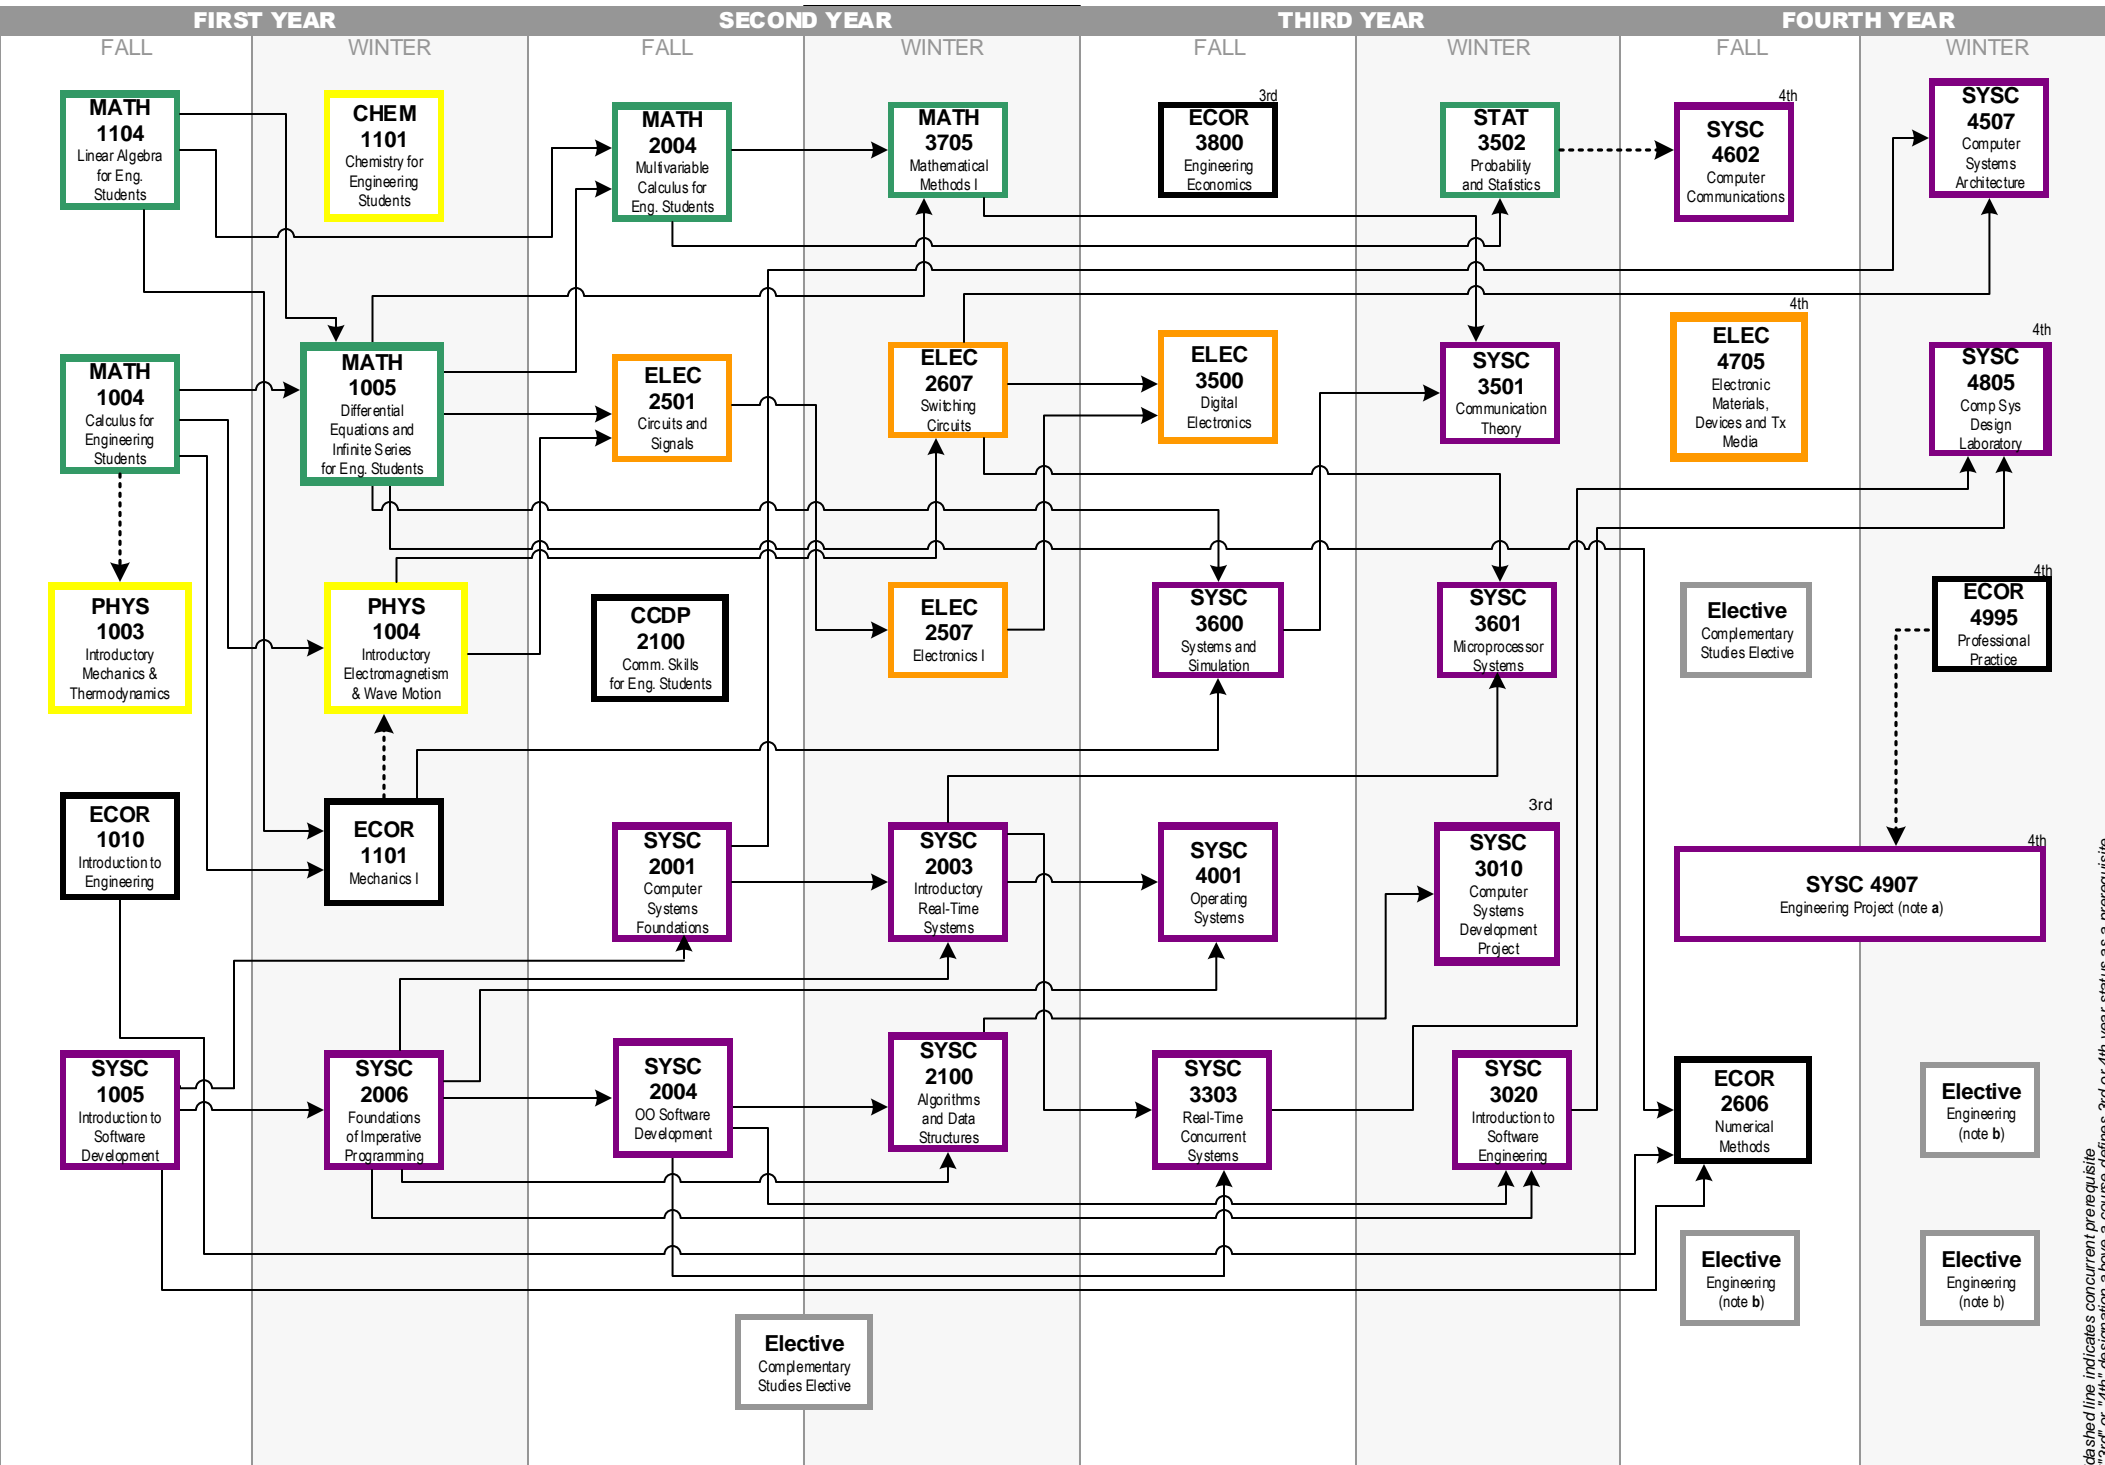

COMPUTER SYSTEMS ENGINEERING

As at May 11, 2016

Notes:

- (a) Register in SYSC 4907 if your Advisor is in SCE. Register in ELEC 4907 if your Advisor is in Electronics.
- (b) 2.0 credits from: MECH 4503, ECOR 2606 or Systems and Computer (SYSC) or Electronics (ELEC) at the 3000-level or above.

Dashed line indicates concurrent prerequisite
"3rd" or "4th" designation above a course defines 3rd or 4th year status as a prerequisite