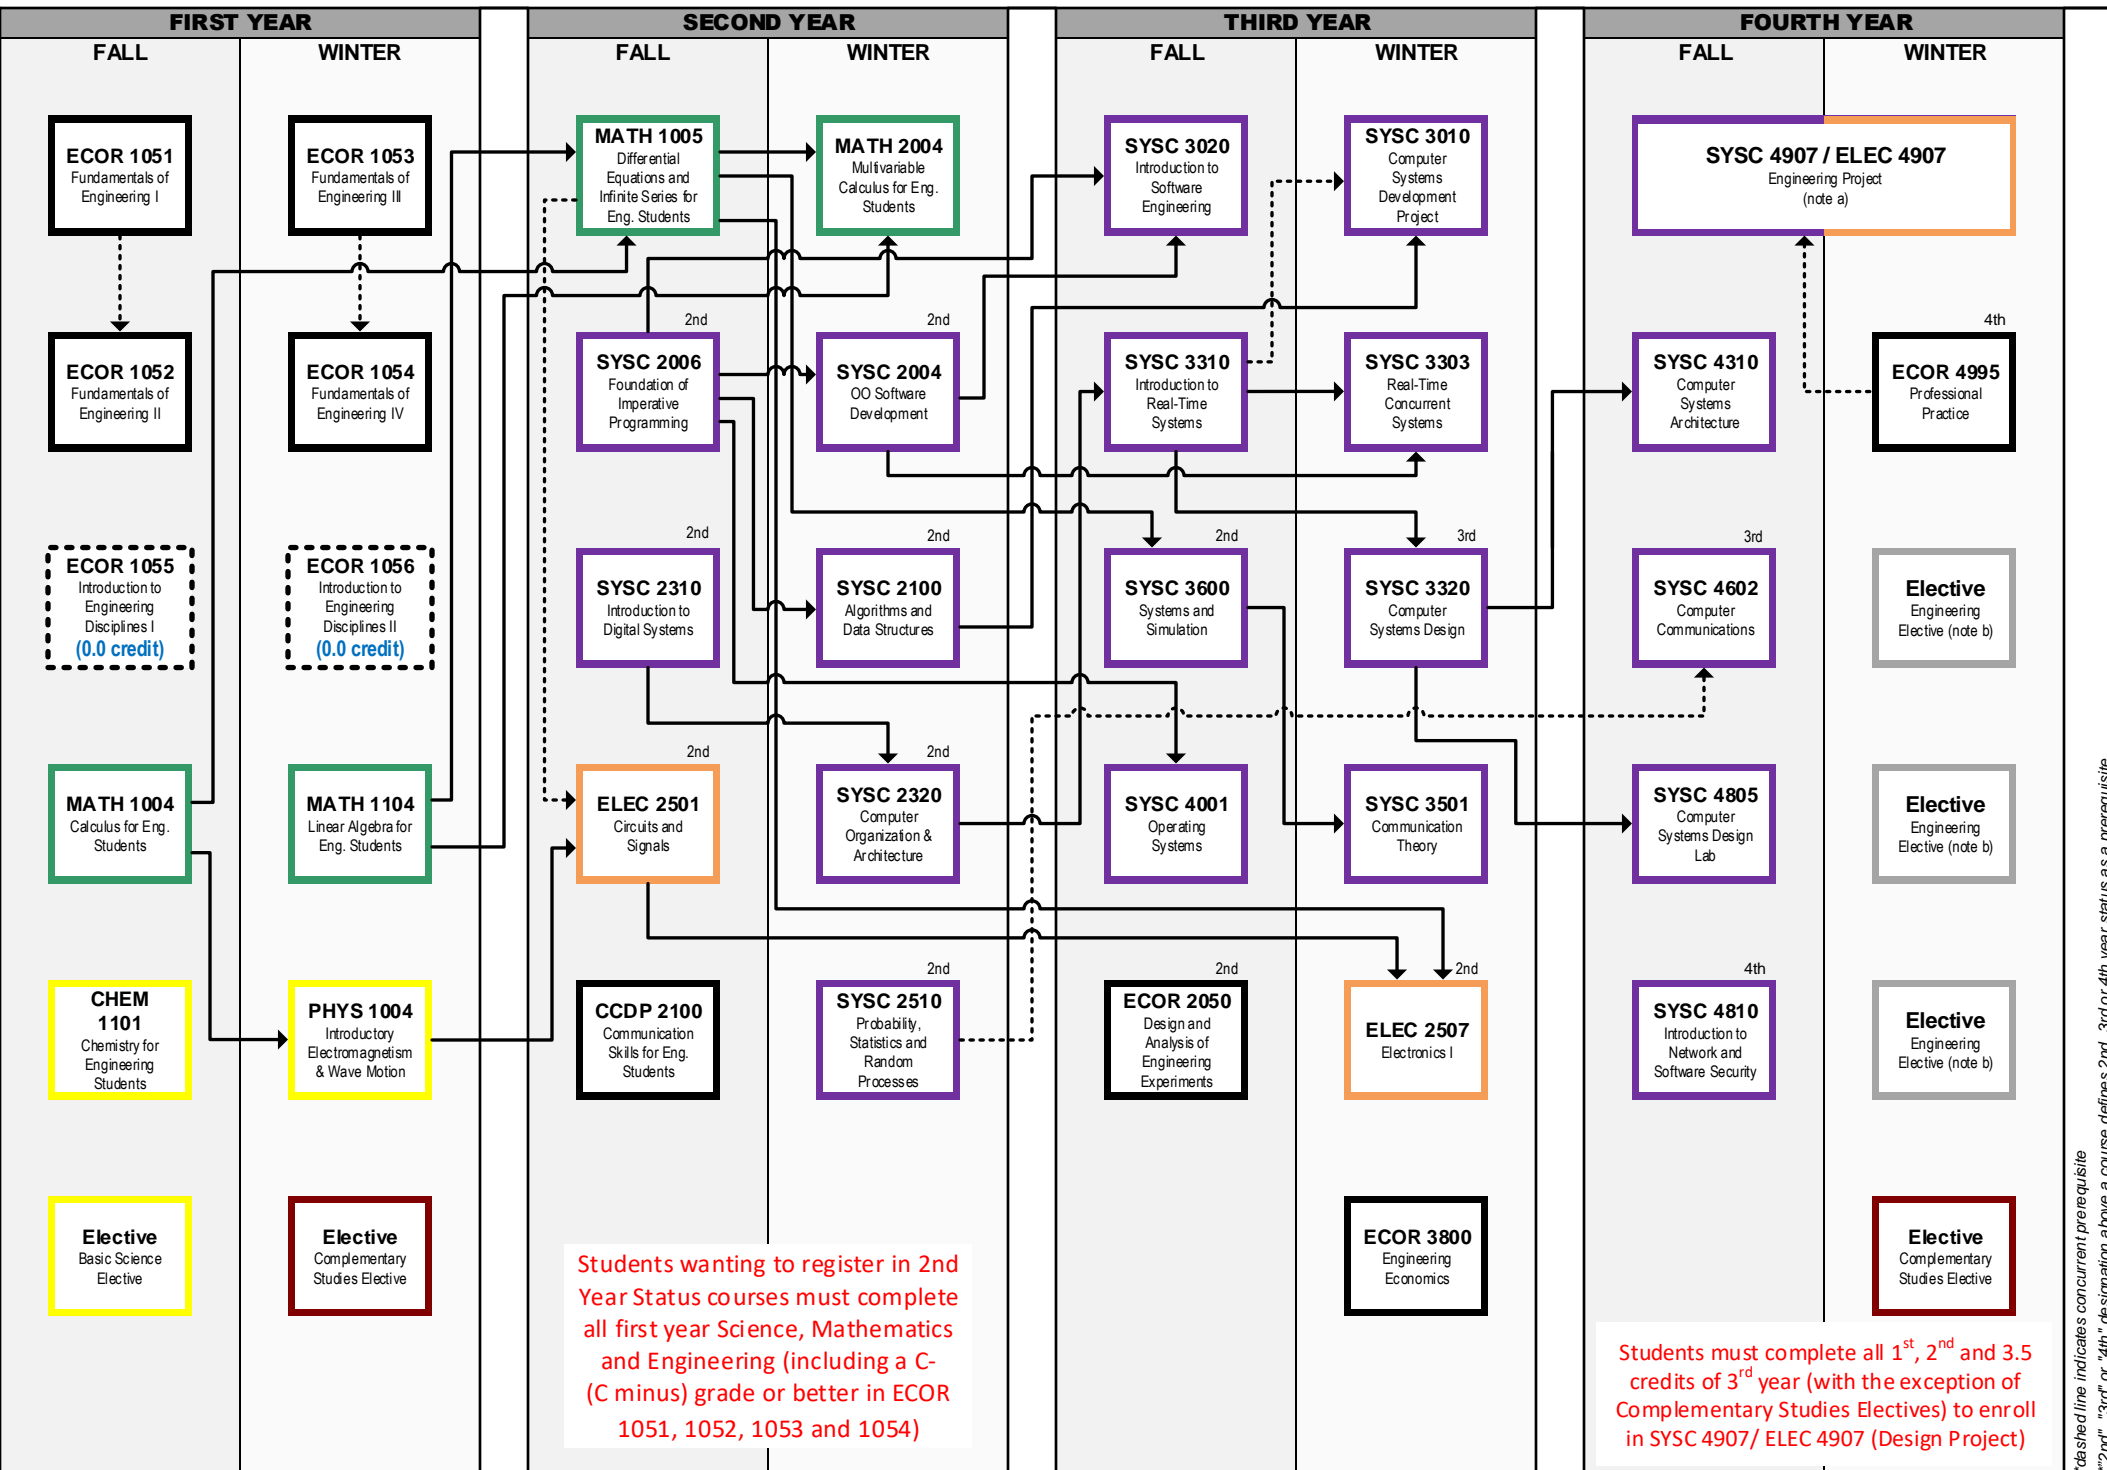

COMPUTER SYSTEMS ENGINEERING

- Engineering Common Core
- Mech. & Aerospace Engineering
- Electronics
- Arts and Social Sciences
- Civil and Environmental Engineering
- Mathematics and Statistics
- Science (Physics, Chemistry, etc)
- Systems & Computer Engineering
- Electives

Notes: (a) Register in SYSC 4907 if your advisor is in the SCE. Register in ELEC 4907 if your advisor is in DOE. (b) 1.5 credits in Electronics (ELEC) or Systems and Computer (SYSC) at the 3000- or 4000- level or MECH 4503.

Dashed line indicates concurrent prerequisite