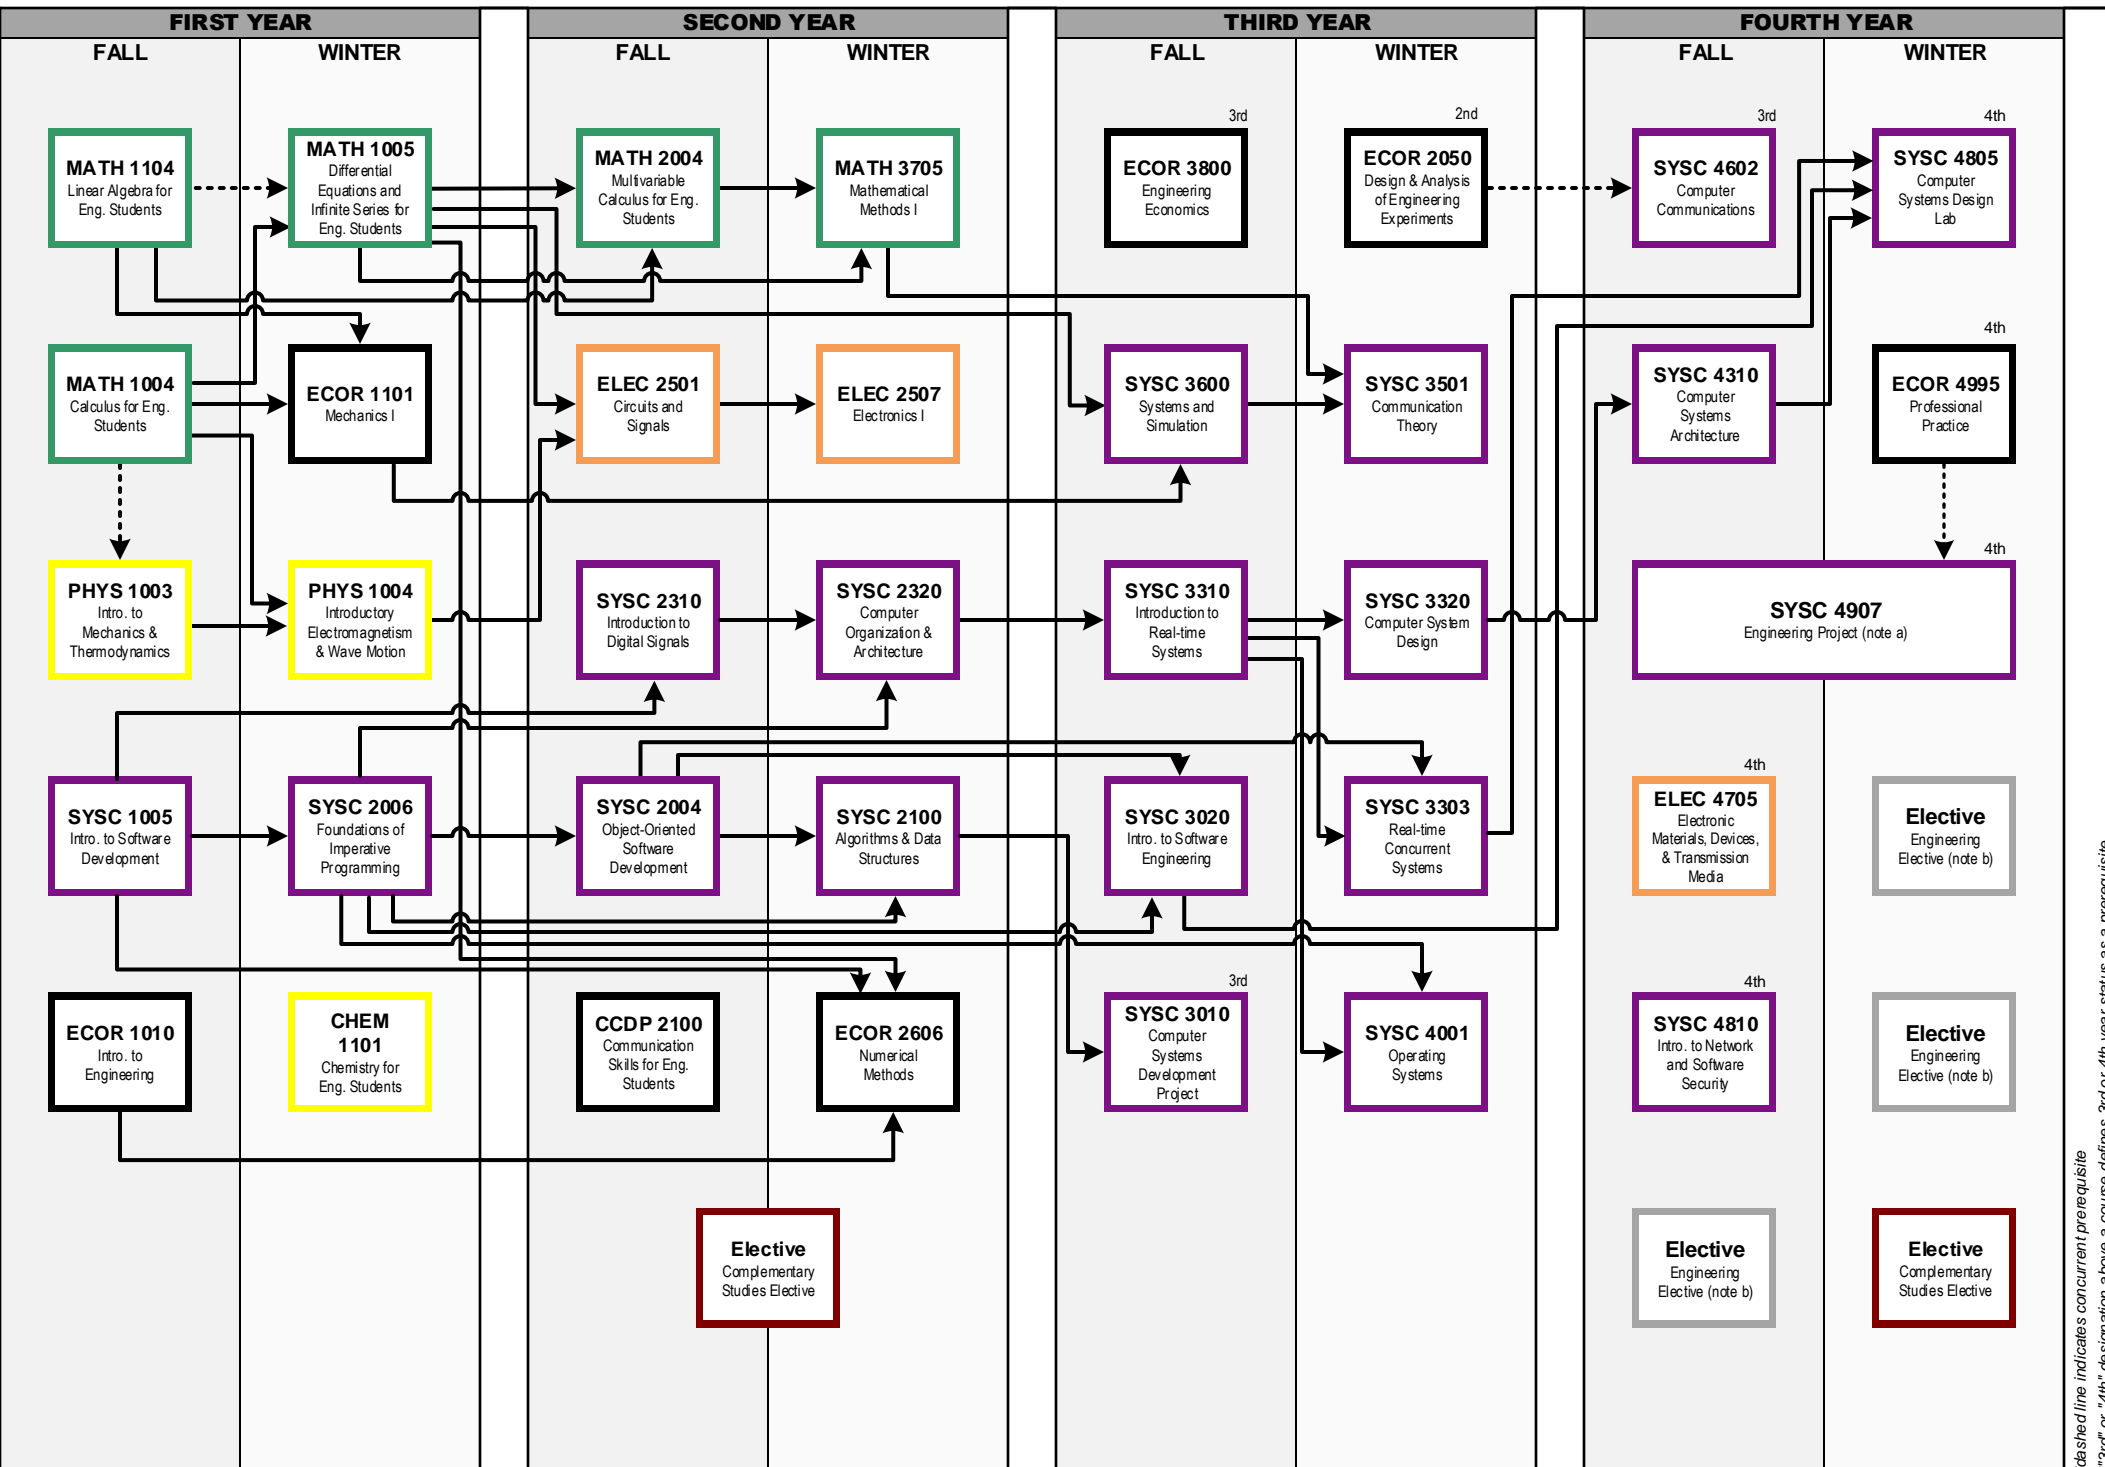

COMPUTER SYSTEMS ENGINEERING

2018/06/05

- Engineering Common Core
- Mech. & Aerospace Engineering
- Electronics
- Civil and Environmental Engineering
- Mathematics and Statistics
- Science (Physics, Chemistry, etc)
- Systems & Computer Engineering
- Electives

Notes: (a) Register in SYSC 4907 if your Advisor is in the SCE. Register in ELEC 4907 if your Advisor is in DOE.
 (b) 0.5 credits in MECH 4503, or Systems and Computer (SYSC) or Electronics (ELEC) at the 3000- or 4000-level.

Dashed line indicates concurrent prerequisite. "3rd" or "4th" designation above a course defines 3rd or 4th year status as a prerequisite.