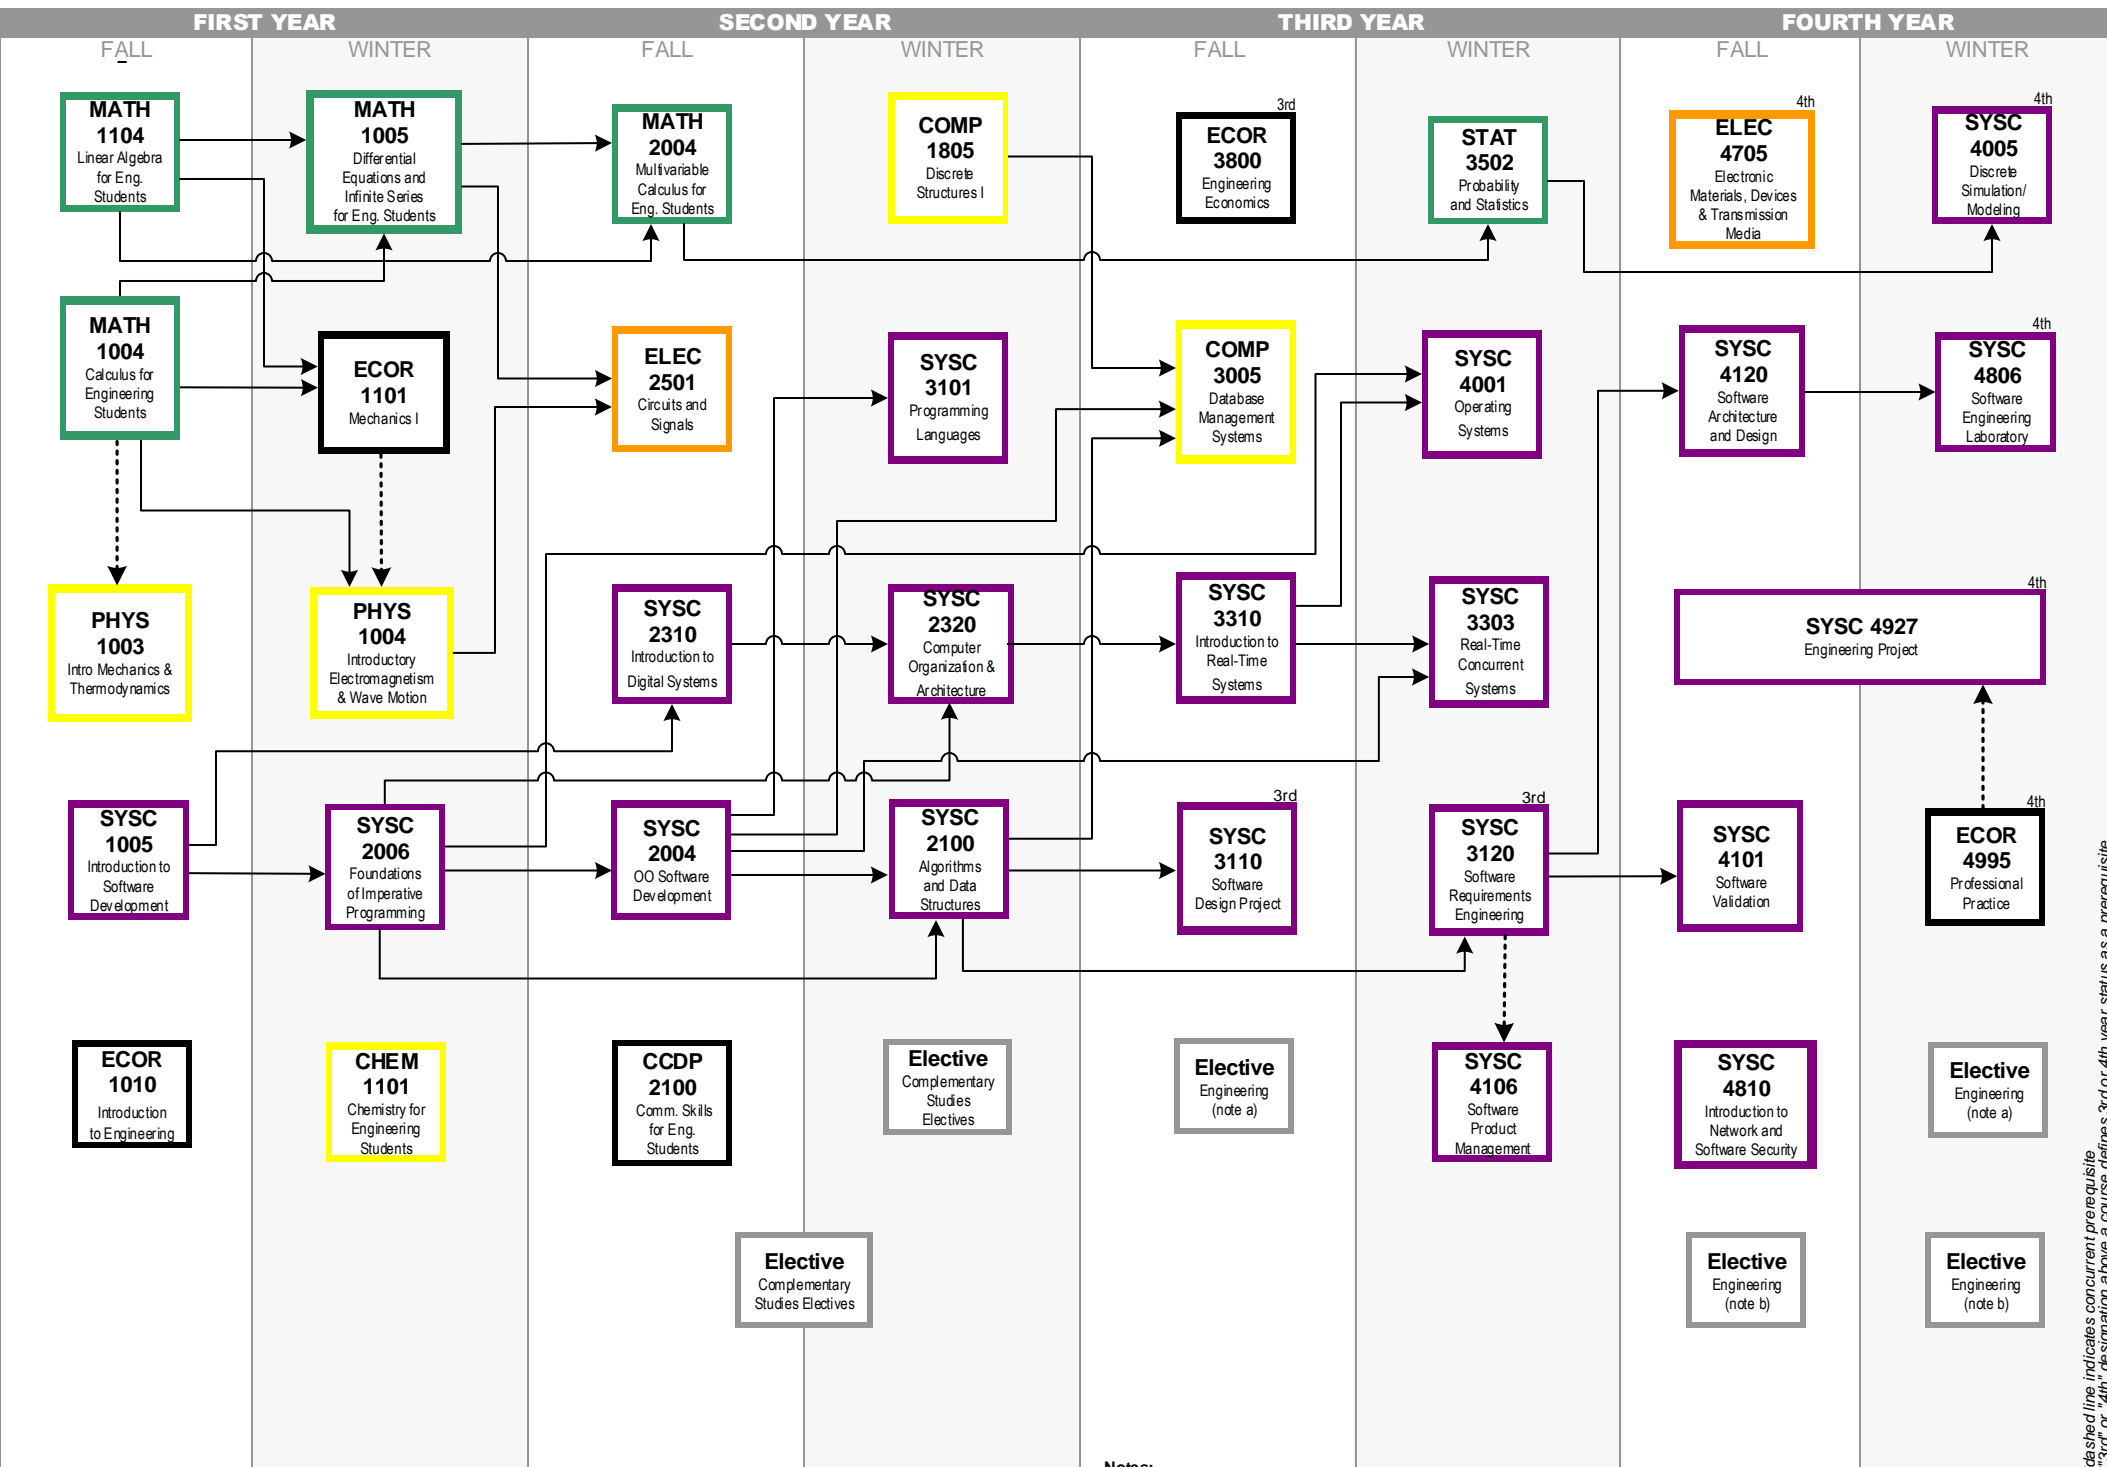

SOFTWARE ENGINEERING

As of July 21, 2020

- | | | |
|--|--|--|
| Engineering Common Core | Mech. & Aerospace Engineering | Electronics |
| Arts and Social Sciences | Civil and Environmental Engineering | Mathematics and Statistics |
| Science (Physics, Chemistry, etc) | Systems & Computer Engineering | Electives |

Notes:

(a) 1.0 credit from ECOR 2606, ELEC 2507, SYSC 3200, SYSC 3501, SYSC 3600, SYSC 3601, SYSC 4102, SYSC 4502, SYSC 4504, SYSC 4602, ELEC 4708, ELEC 4509, ELEC 4506.

(b) 1.0 credit from the list in note (a) or SYSC 4105, SYSC 4107, COMP 3002, COMP 4000, COMP 4001, COMP 4002, COMP 4003, COMP 4106.

Dashed line indicates concurrent prerequisite. "3rd" or "4th" designation above a course defines 3rd or 4th year status as a prerequisite.