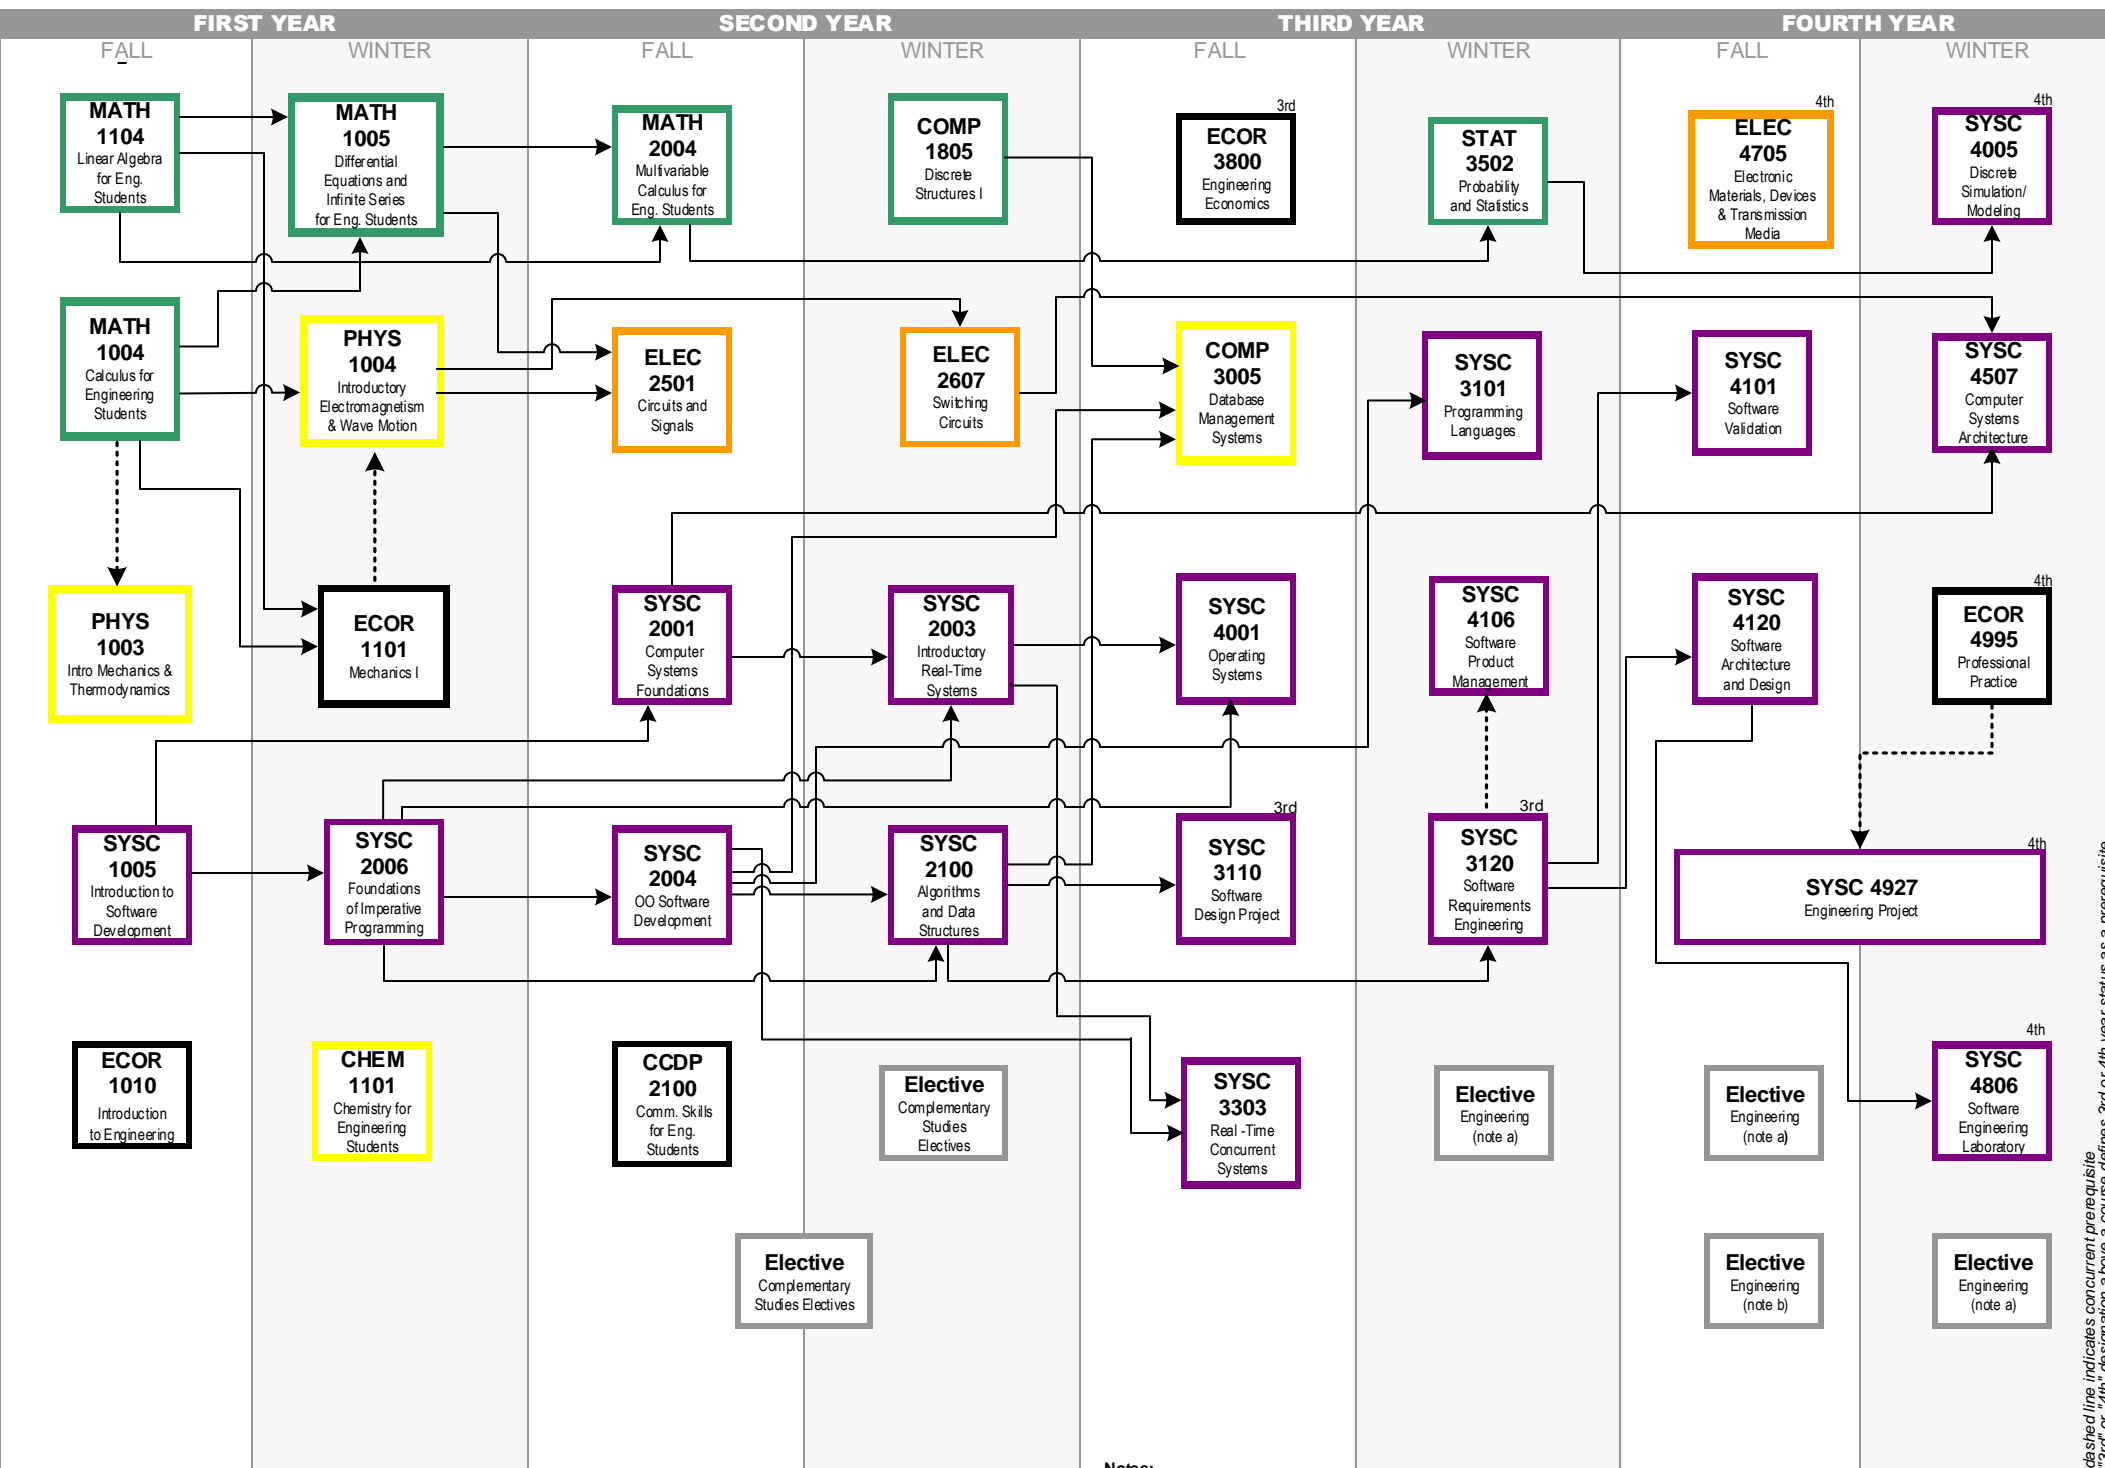

SOFTWARE ENGINEERING

As at May 11, 2016

Dashed line indicates concurrent prerequisite for 3rd or 4th year status as a prerequisite

- Engineering Common Core
- Mech. & Aerospace Engineering
- Electronics
- Arts and Social Sciences
- Civil and Environmental Engineering
- Mathematics and Statistics
- Science (Physics, Chemistry, etc)
- Systems & Computer Engineering
- Electives