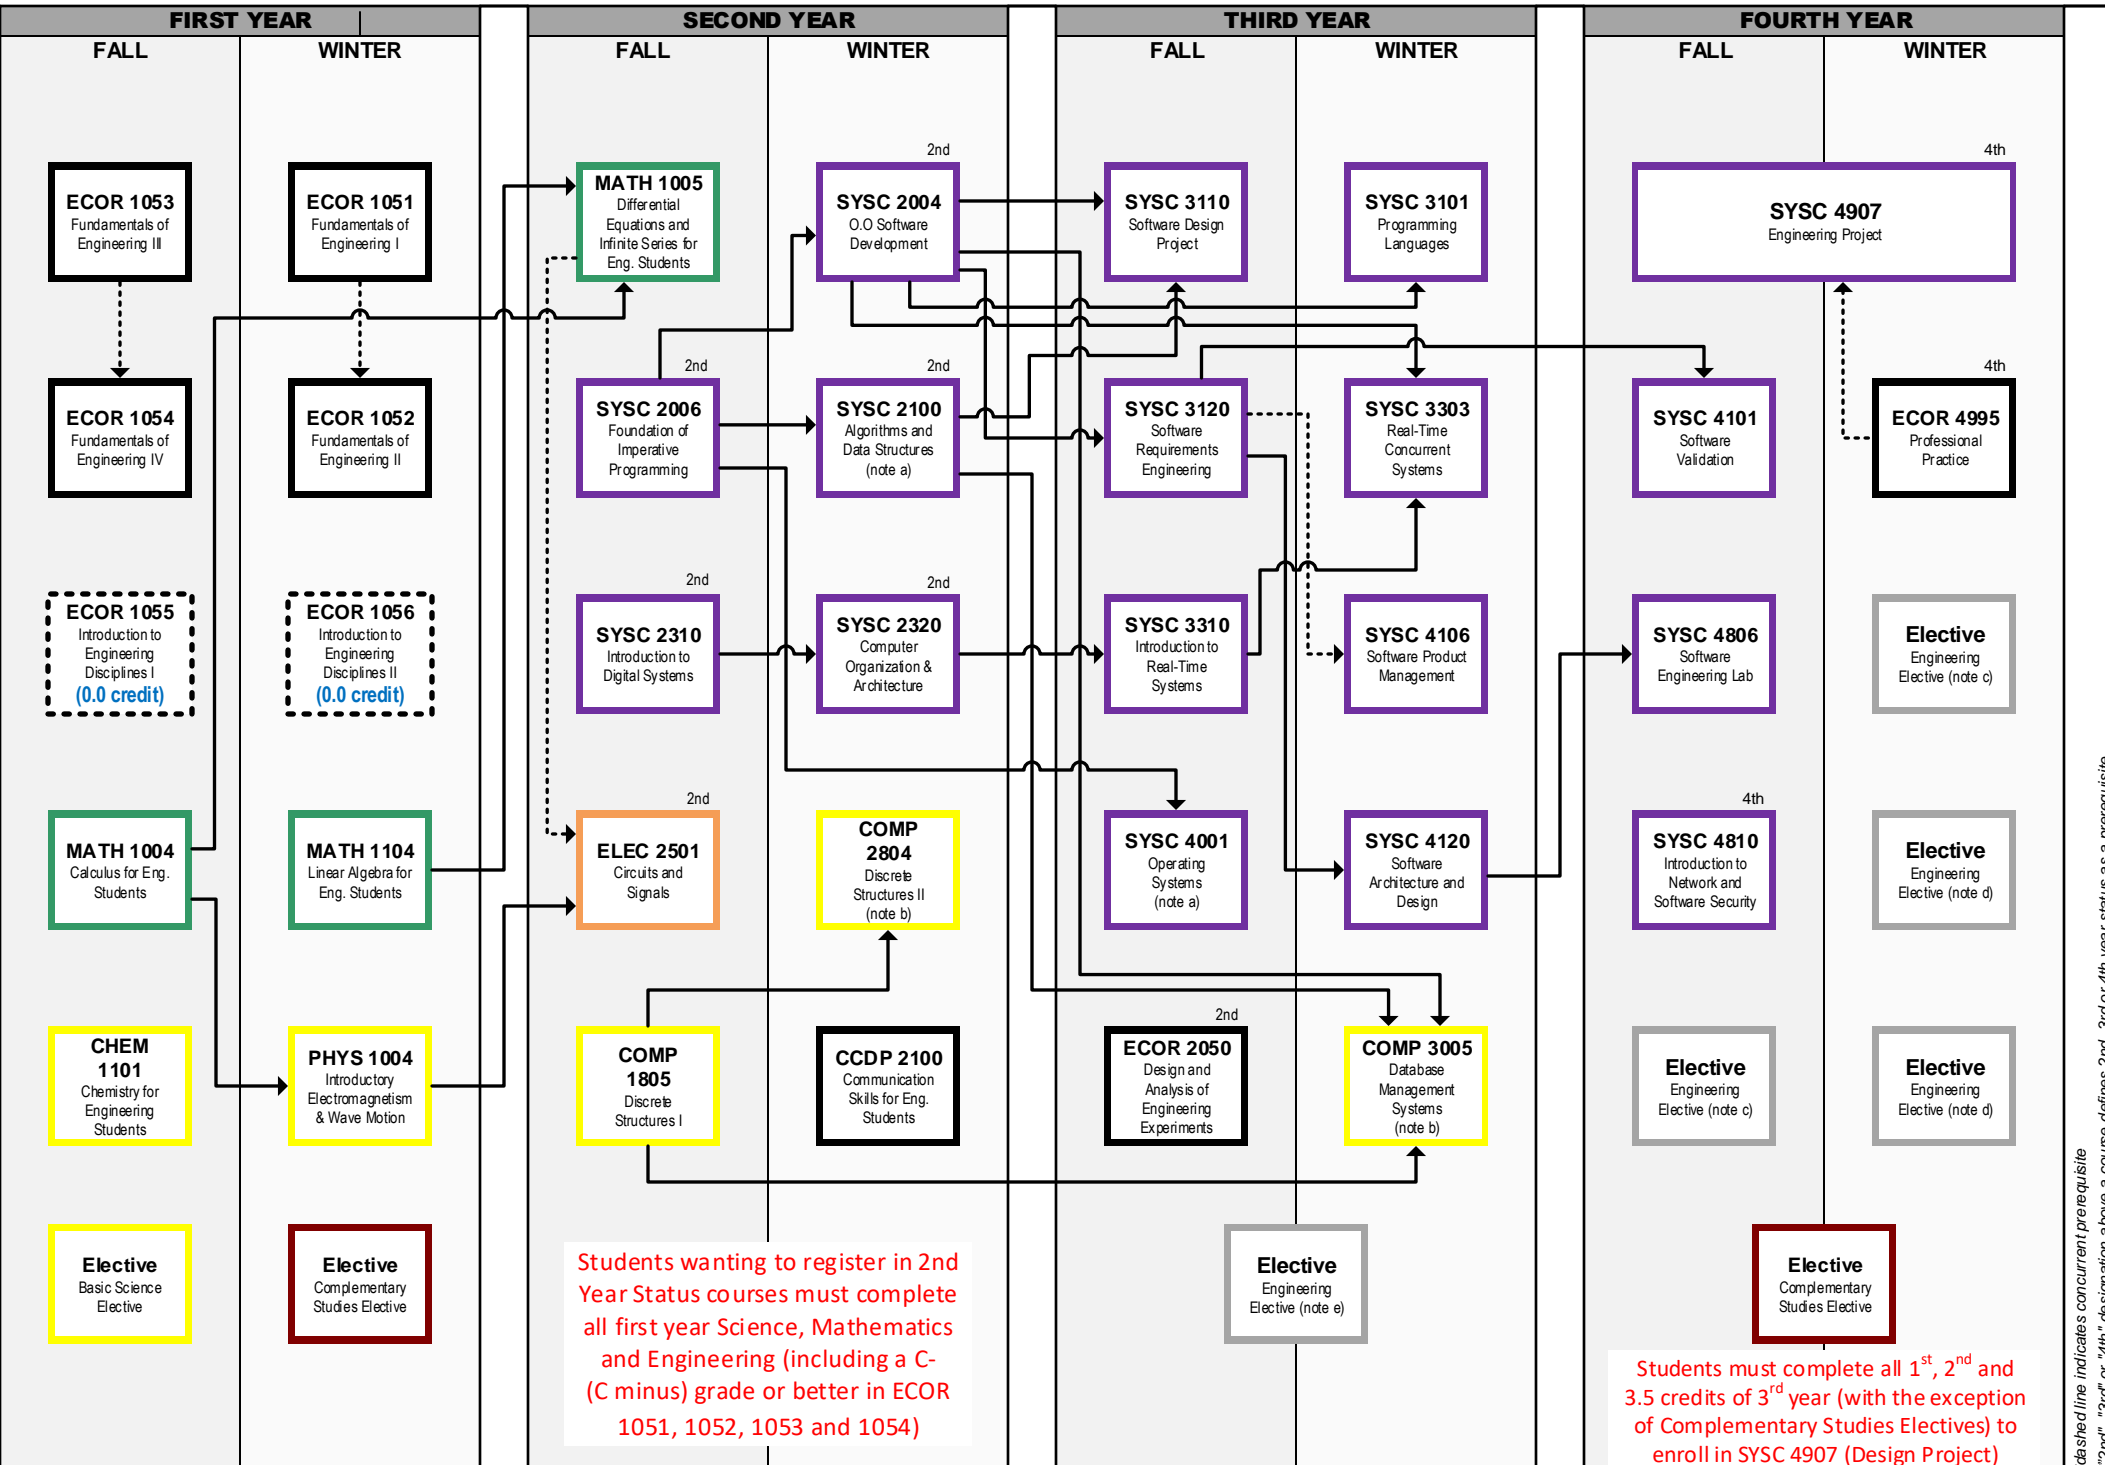

SOFTWARE ENGINEERING

- Engineering Common Core
- Mech. & Aerospace Engineering
- Electronics
- Arts and Social Sciences
- Civil and Environmental Engineering
- Mathematics and Statistics
- Science (Physics, Chemistry, etc)
- Systems & Computer Engineering
- Electives

Dashed line indicates concurrent prerequisite