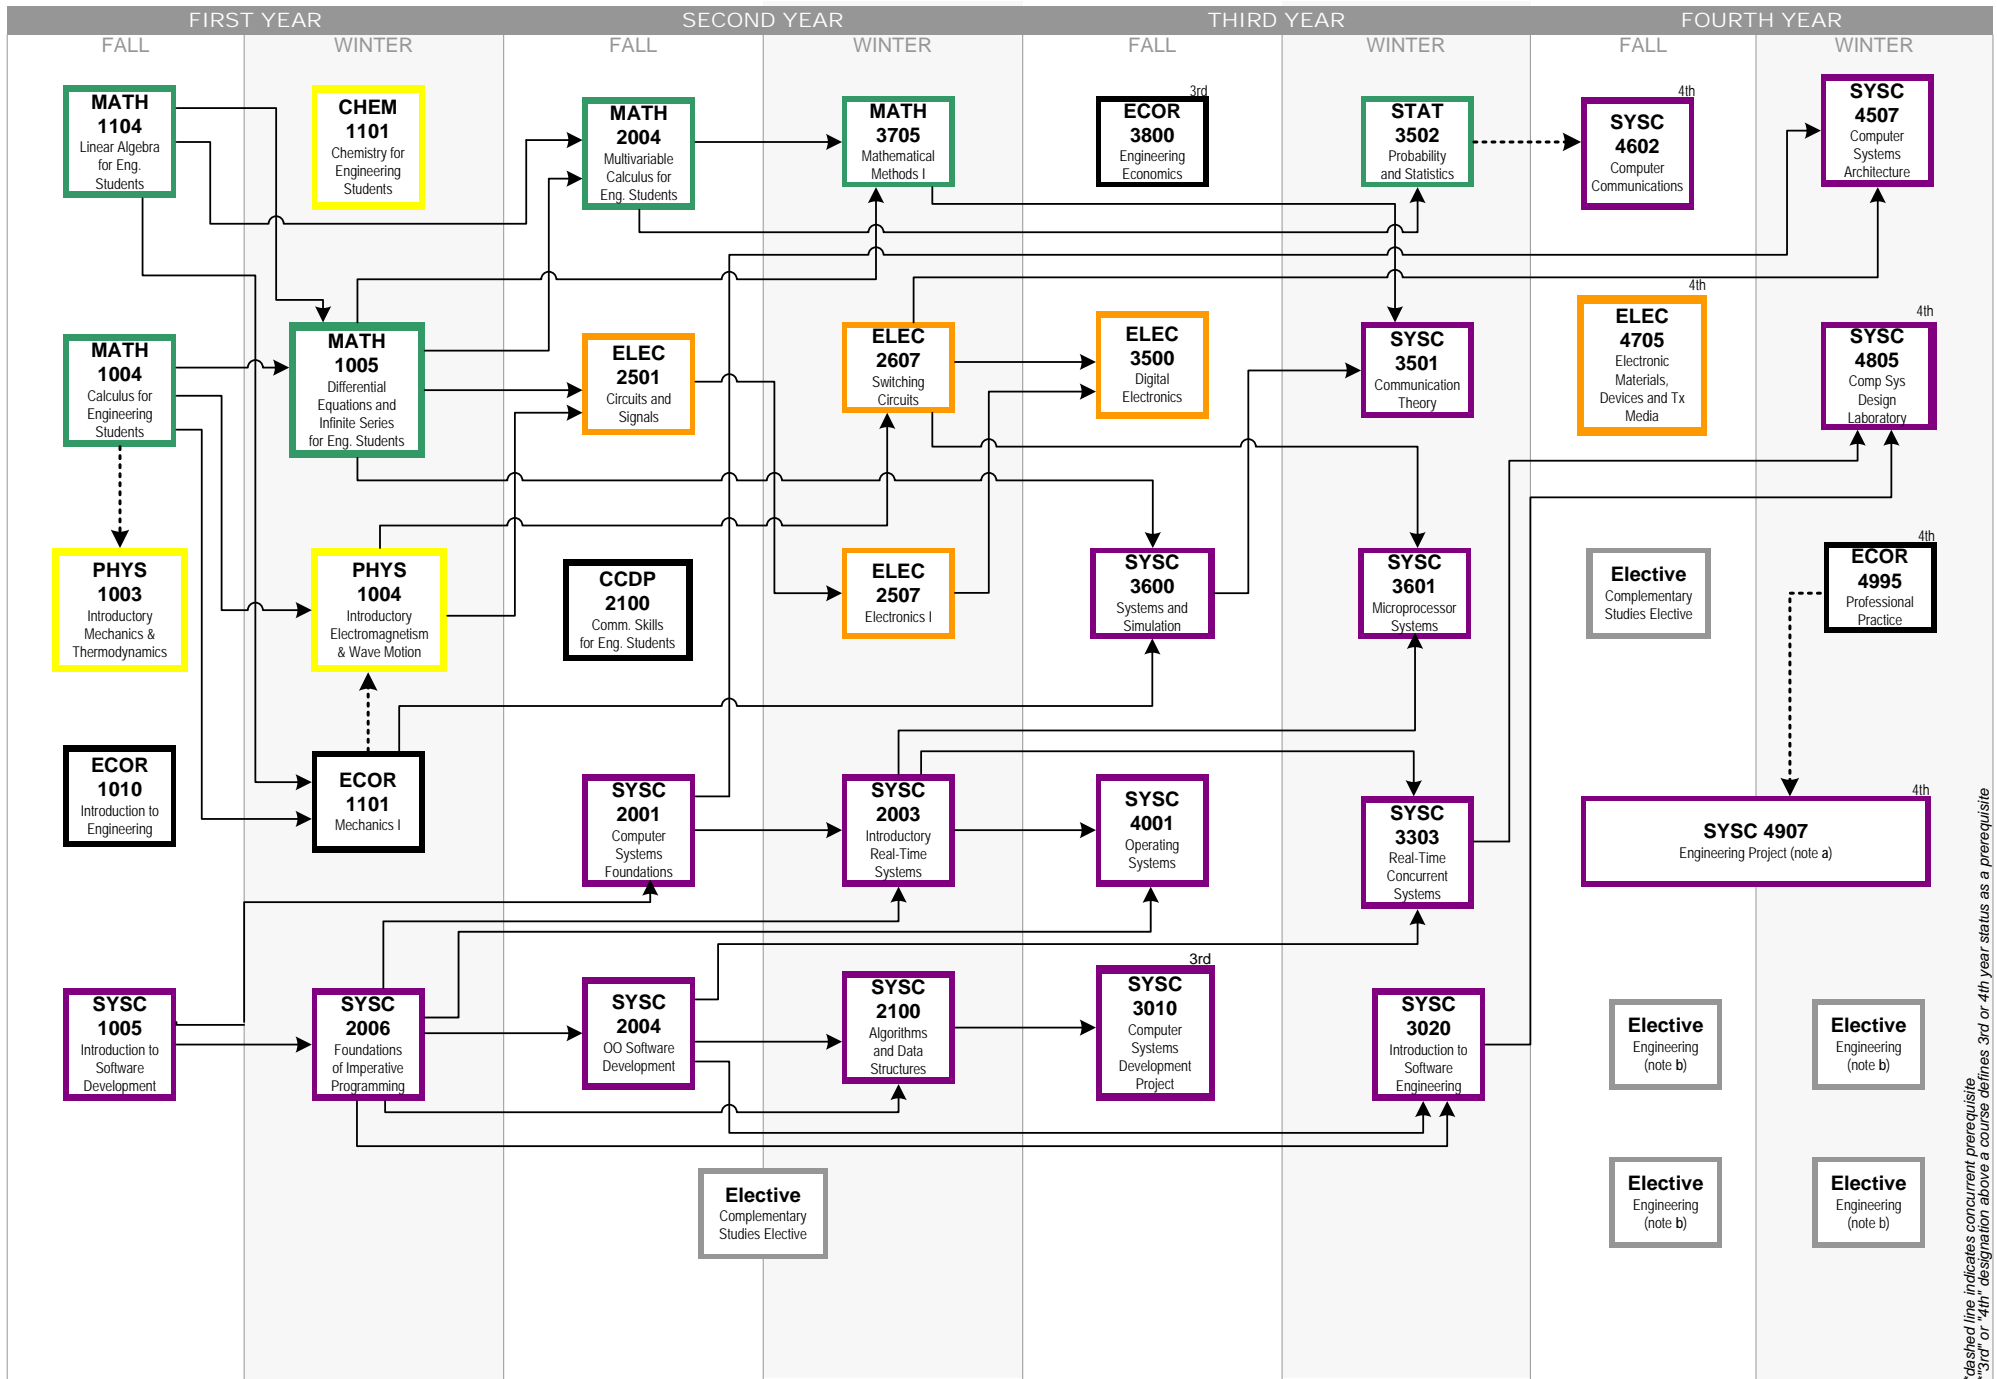

COMPUTER SYSTEMS ENGINEERING

As at Feb 25, 2015

- Engineering Common Core
- Mech. & Aerospace Engineering
- Electronics
- Arts and Social Sciences
- Civil and Environmental Engineering
- Mathematics and Statistics
- Science (Physics, Chemistry, etc)
- Systems & Computer Engineering
- Electives

Notes:
 (a) Register in SYSC 4907 if your Advisor is in SCE. Register in ELEC 4907 if your Advisor is in Electronics.
 (b) 2.0 credits from: MECH 4503, ECOR 2606 or Systems and Computer (SYSC) or Electronics (ELEC) at the 3000-level or above.

*dashed line indicates concurrent prerequisite
 3rd or *4th* designation above a course defines 3rd or 4th year status as a prerequisite