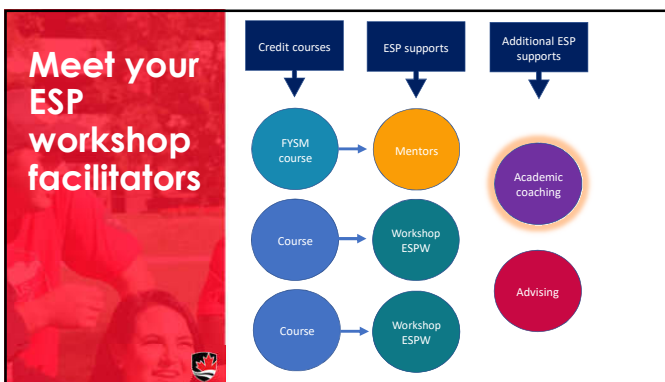

Where do I find courses?

In person:
carleton.ca/campus

Online:
carleton.ca/brightspace

Brightspace pages will be released by the professor as the class begins.

Scheduling & problem solving

In-person class and online lecture back-to-back

- Study spaces set up as viewing rooms
- Space in library

When things start

Coaching

- Coaching is one-on-one appointments for school work with upper year students
- It is one hour focused on what you need to know!
- Coaches will be visiting first year seminar classes and STEM workshops to tell you about coaching
- Summer Welcome visits are still available! Contact us!
- Coaching starts September 12th.
- For any questions about coaching, go to academic.coaching@carleton.ca