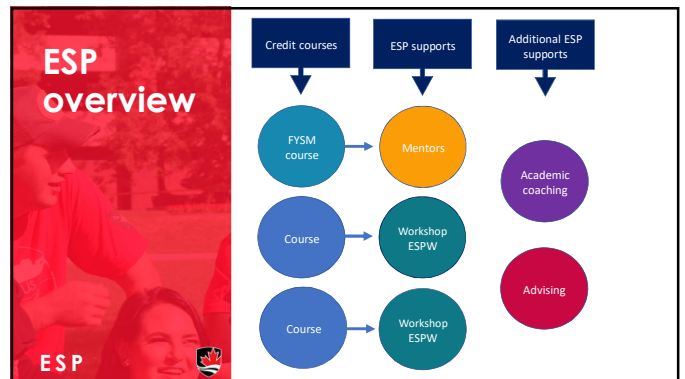

Agenda

10:30-12:30 ESP Orientation

- Welcome and Introductions
  - ESP: Director Janet Mantler
- Student speaker: Milan
- Human Bingo
- Student speaker: Rosena
- Workshops: Meet your Facilitators
- Student speaker: Cari
- ESP advising & program updates
- Draw for prizes

12:30 FASS BBQ (near Loeb)

1:00-4:00 Carleton Expo (Fieldhouse)

- Services, clubs & societies

The land upon which Carleton University rests is the traditional and unceded territory of the Algonquin nation.

Welcome

Prof. Janet Mantler
Director
Centre for Initiatives in Education & Associate Professor, Psychology

Student speaker:
Milan El-Hakim,
Student in Law: Law, Policy & Government