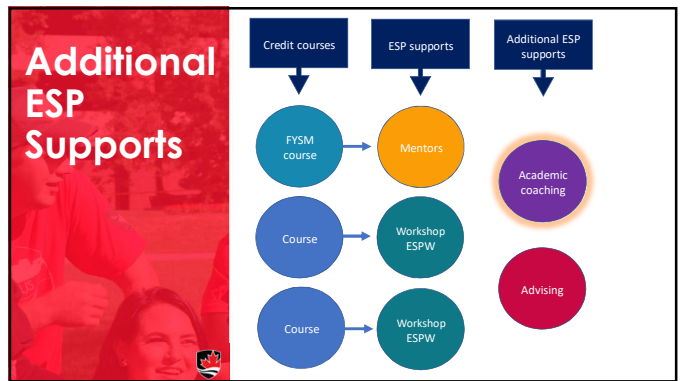

ESP Social

TELL US WHAT ESP SOCIAL ACTIVITIES INTEREST YOU

Timetable tips

Click on the title to see which Workshop

The course will list a building code & room or ON LINE

Booking study rooms

In-person/online classes back-to-back

- Bookable **study rooms** in library (library.carleton.ca/services)

Bring a headset

- Book on the Conversational Floors
- Check out [campus-wide](#) study spaces
- Check the next advising bulletin for links

Where do I find course info?

carleton.ca/brightspace

Brightspace pages will be released by the professor as the class begins.

When things start

Courses (e.g. COMP 1005-B, FYSM 1900-D) start this week

Workshops (ESPW 1000) start next week

Discussion groups/labs (e.g. COMP 1005-B2, HUMR 1001-A05, or CHEM 1001-T2 or A3) are TBA