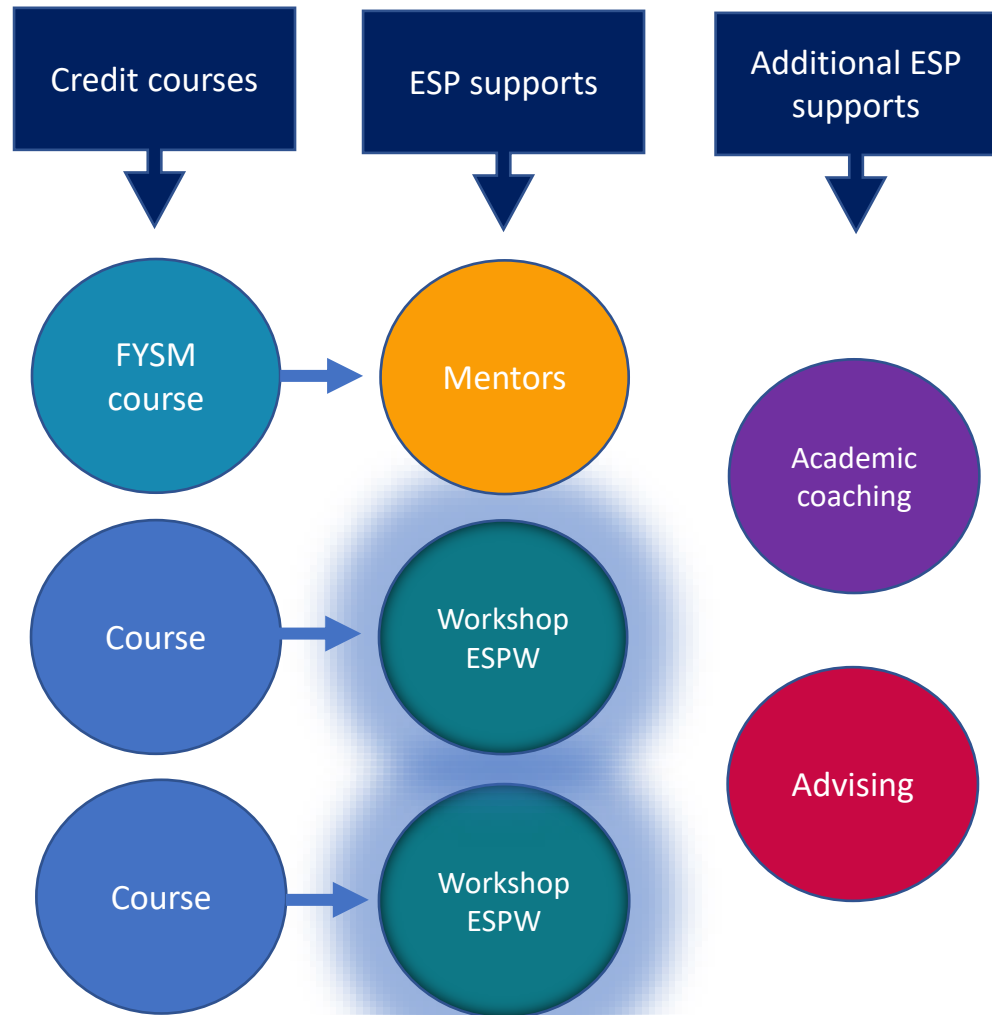

Arshia Kapoor

student in
Psychology

Meet your ESP workshop facilitators

**10
minutes
then
switch**

- Meet your workshop facilitator
- Learn a bit about the course
- Ask about textbooks, discussion groups, evaluation, or any other course related ?s