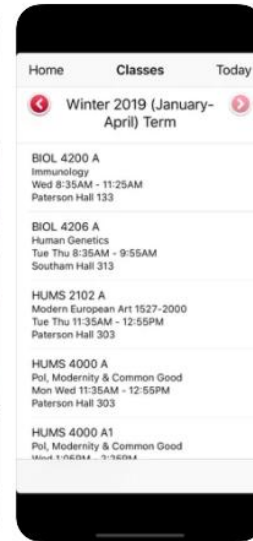

There's an app for that

carleton.ca/cumobile/