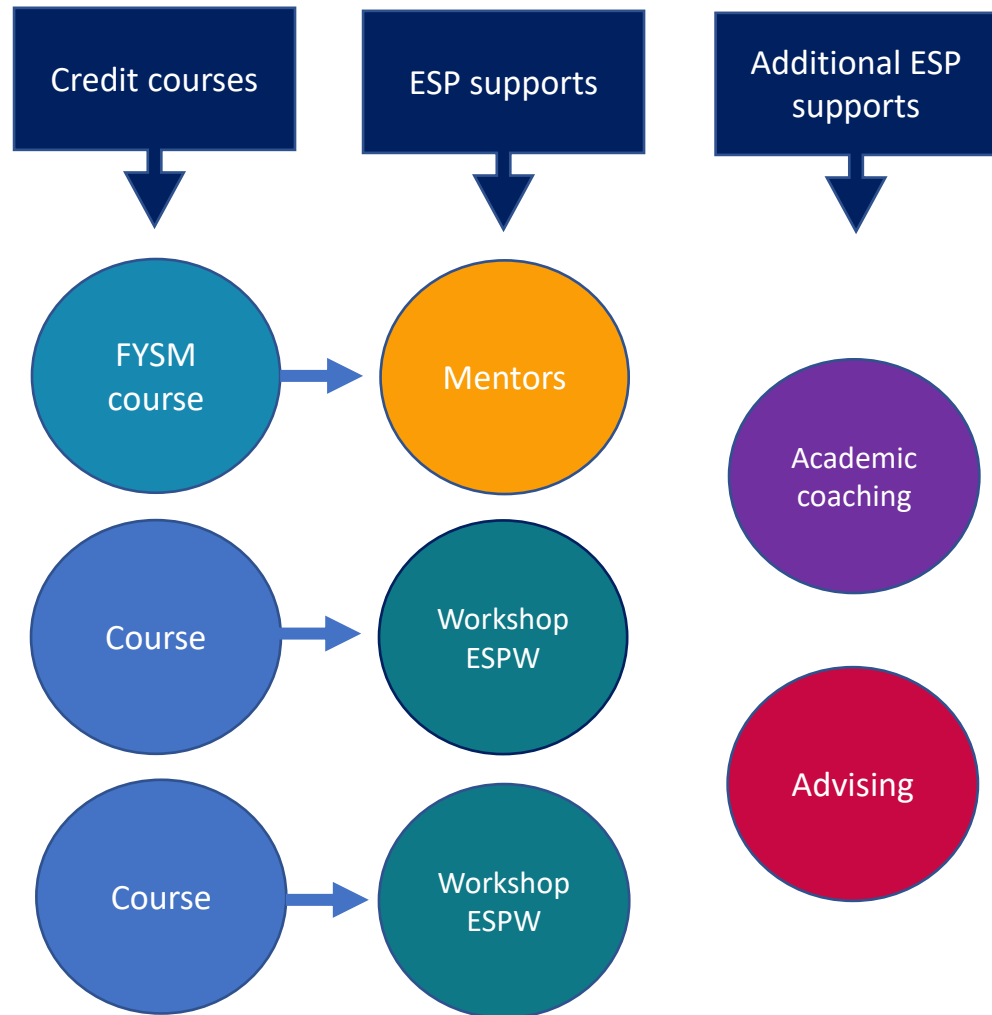

ESP overview