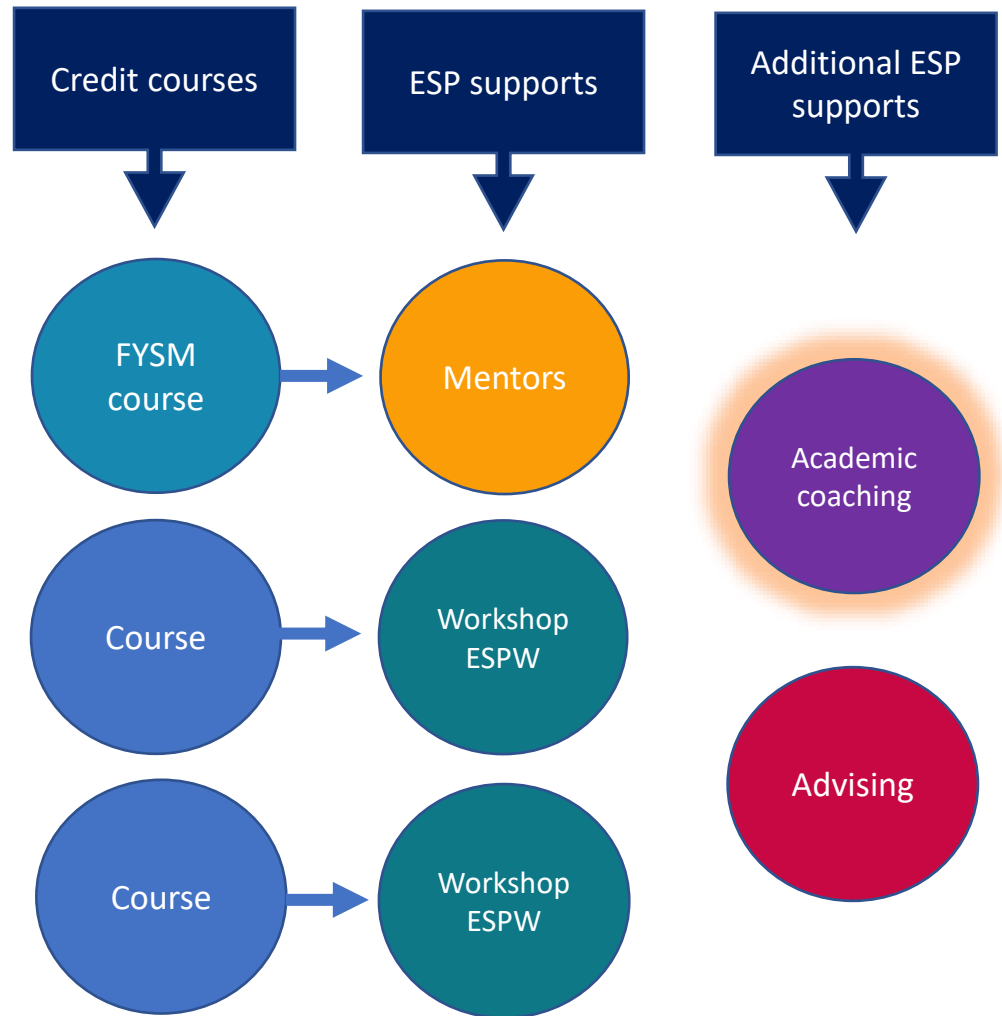

Additional ESP Supports