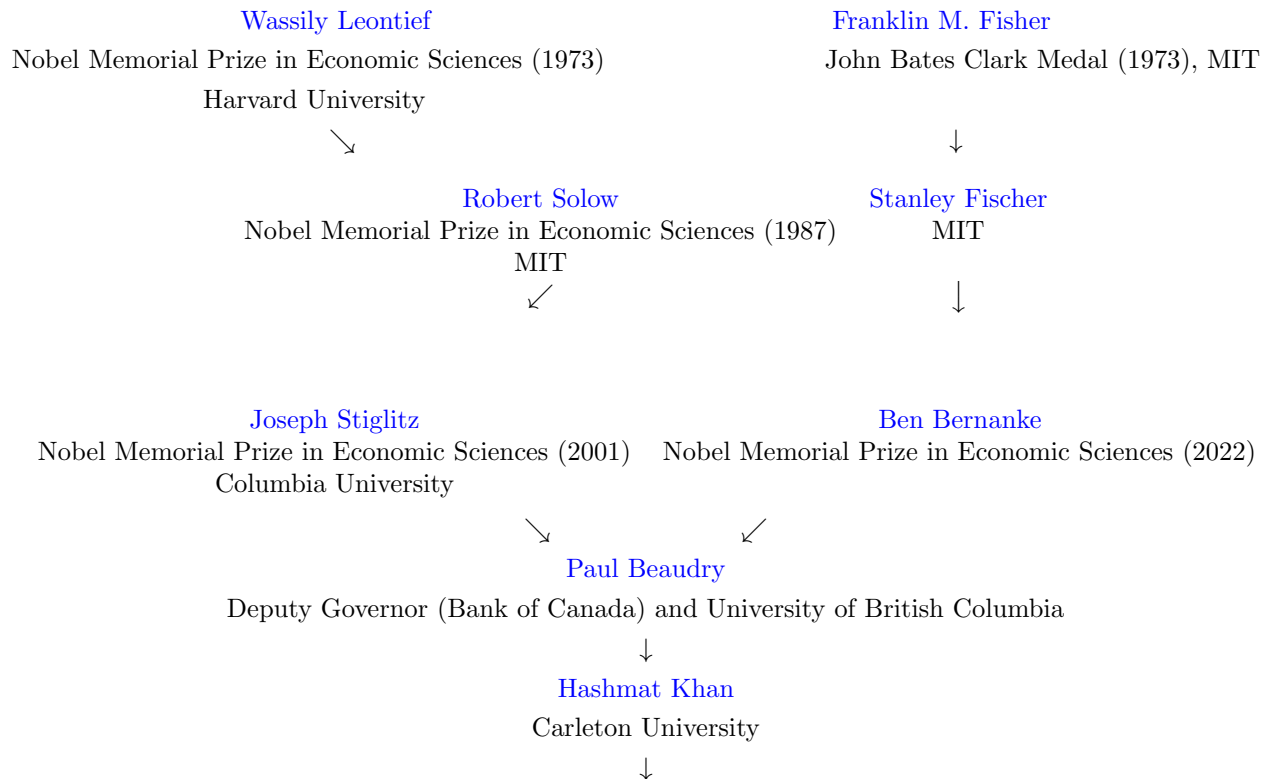

Ph.D. Lineage (Doctoral Advisors)

¹The father of polymath Gottfried Wilhelm Leibniz.

Main Doctoral Supervisor

1. XUE (BILL) ZHAO (2013)
2. ABEER REZA (2013)*
3. SAMIRA HASANZADEH (2017)*
4. TIM GRIEDER (2018)*
5. SANTOSH UPADHAYAYA (2019)*
6. JOSHUA BRAULT (2021)*
7. NUSRAT JAHAN (2021)
8. MUMTAZ AHMAD (2021)*
9. MATT SOOSALU (2025)*
10. ZULAN DHAR (Ongoing)*

[*Co-author]