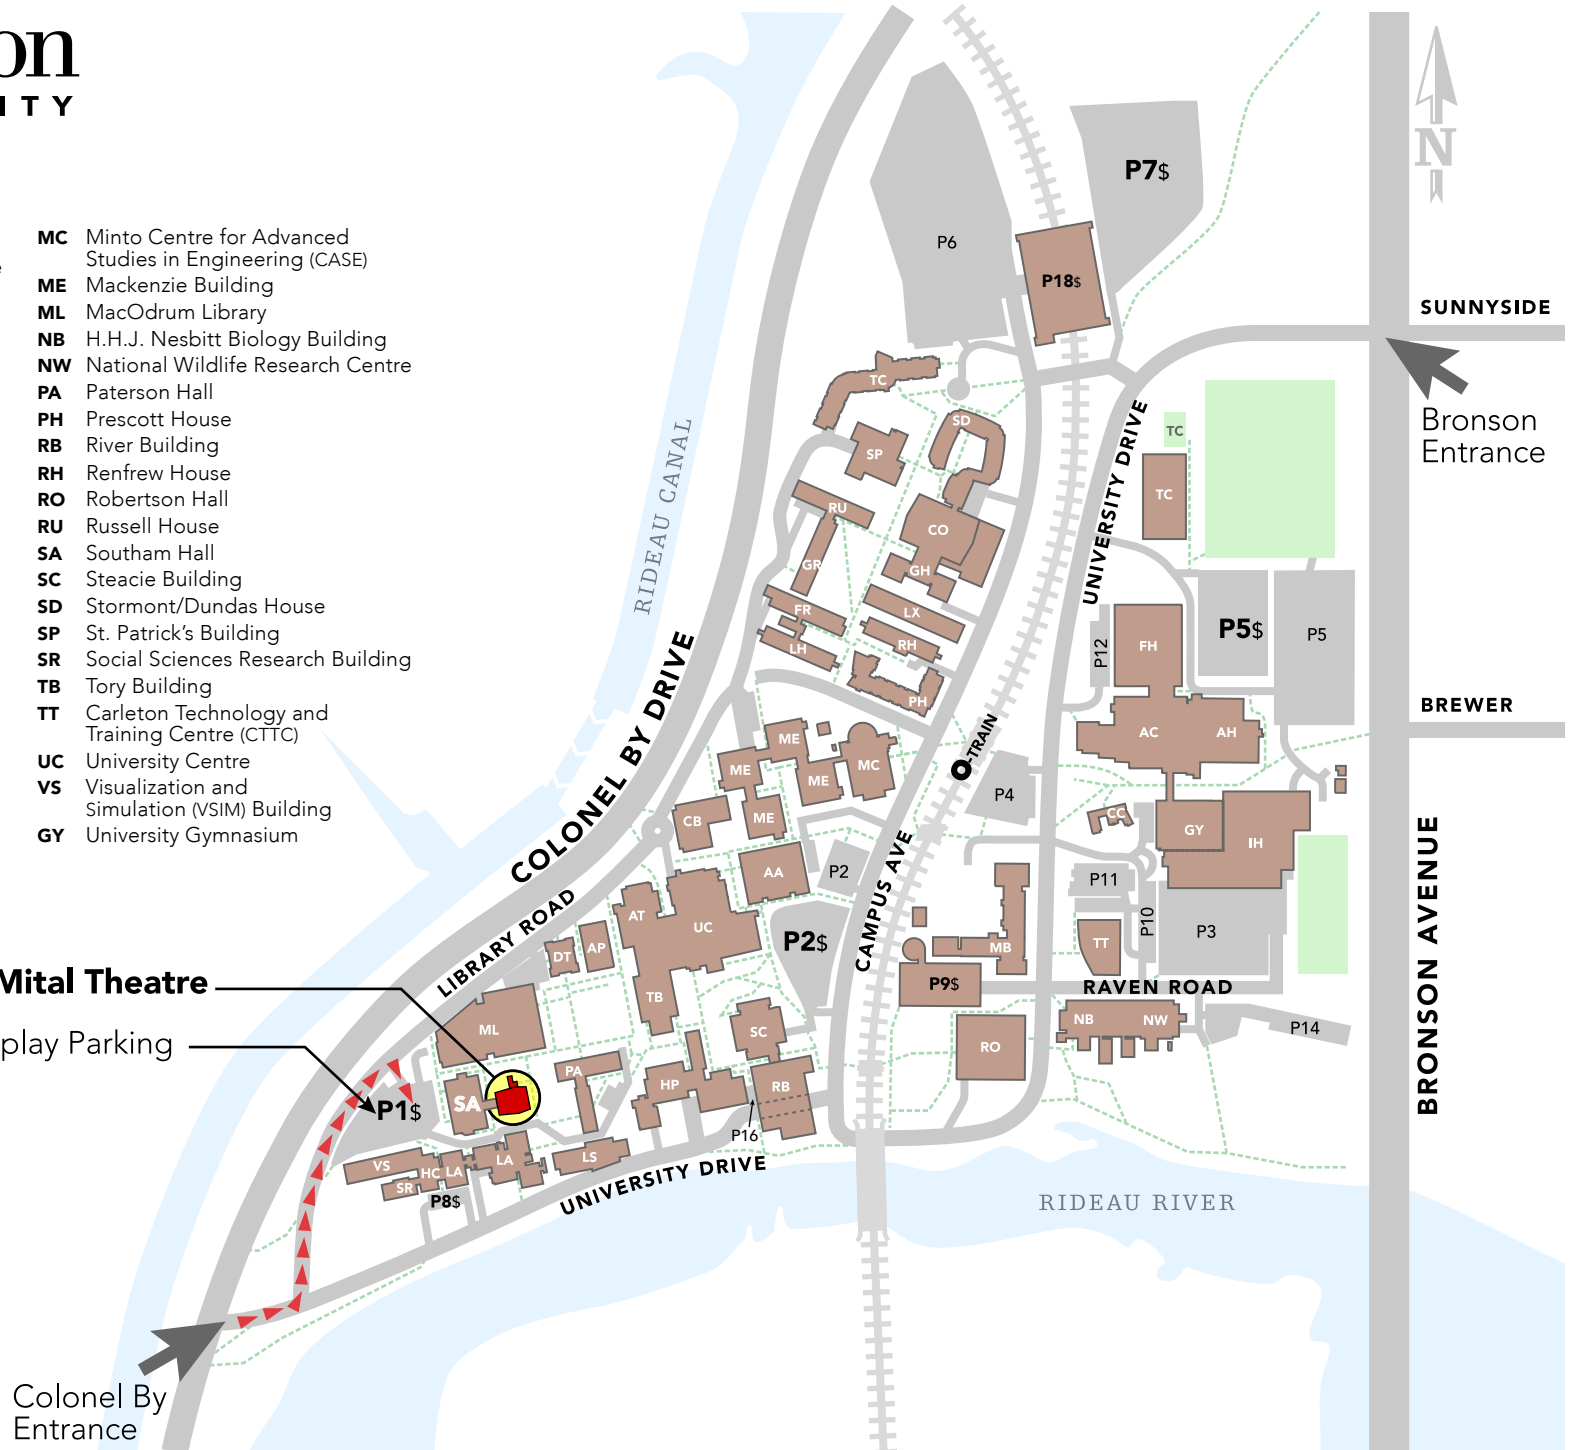

BUILDING NAMES

- | | |
|---|---|
| AA Architecture Building | MC Minto Centre for Advanced Studies in Engineering (CASE) |
| AC Recreation and Athletics Centre | ME Mackenzie Building |
| AH Alumni Hall | ML MacOdrum Library |
| AP Azrieli Pavillion | NB H.H.J. Nesbitt Biology Building |
| AT Azrieli Theatre | NW National Wildlife Research Centre |
| CB Canal Building | PA Paterson Hall |
| CC Colonel By Child Care Centre | PH Prescott House |
| CO Residence Commons | RB River Building |
| DT Dunton Tower | RH Renfrew House |
| FH Fieldhouse | RO Robertson Hall |
| FR Frontenac House | RU Russell House |
| GH Glengarry House | SA Southam Hall |
| GR Grenville House | SC Steacie Building |
| GY Gymnasium | SD Stormont/Dundas House |
| HC Human Computer Interaction Building (HCI) | SP St. Patrick's Building |
| HP Herzberg Laboratories | SR Social Sciences Research Building |
| IH Ice House | TB Tory Building |
| LA Loeb Building | TT Carleton Technology and Training Centre (CTTC) |
| LE Leeds House | UC University Centre |
| LH Lanark House | VS Visualization and Simulation (VSIM) Building |
| LS Life Sciences Research Building | GY University Gymnasium |
| LX Lennox and Addington House | |
| MB Maintenance Building | |

Kailash Mital Theatre

Pay & Display Parking

Colonel By Entrance

SUNNYSIDE

Bronson Entrance

BREWER

BRONSON AVENUE

RIDEAU RIVER