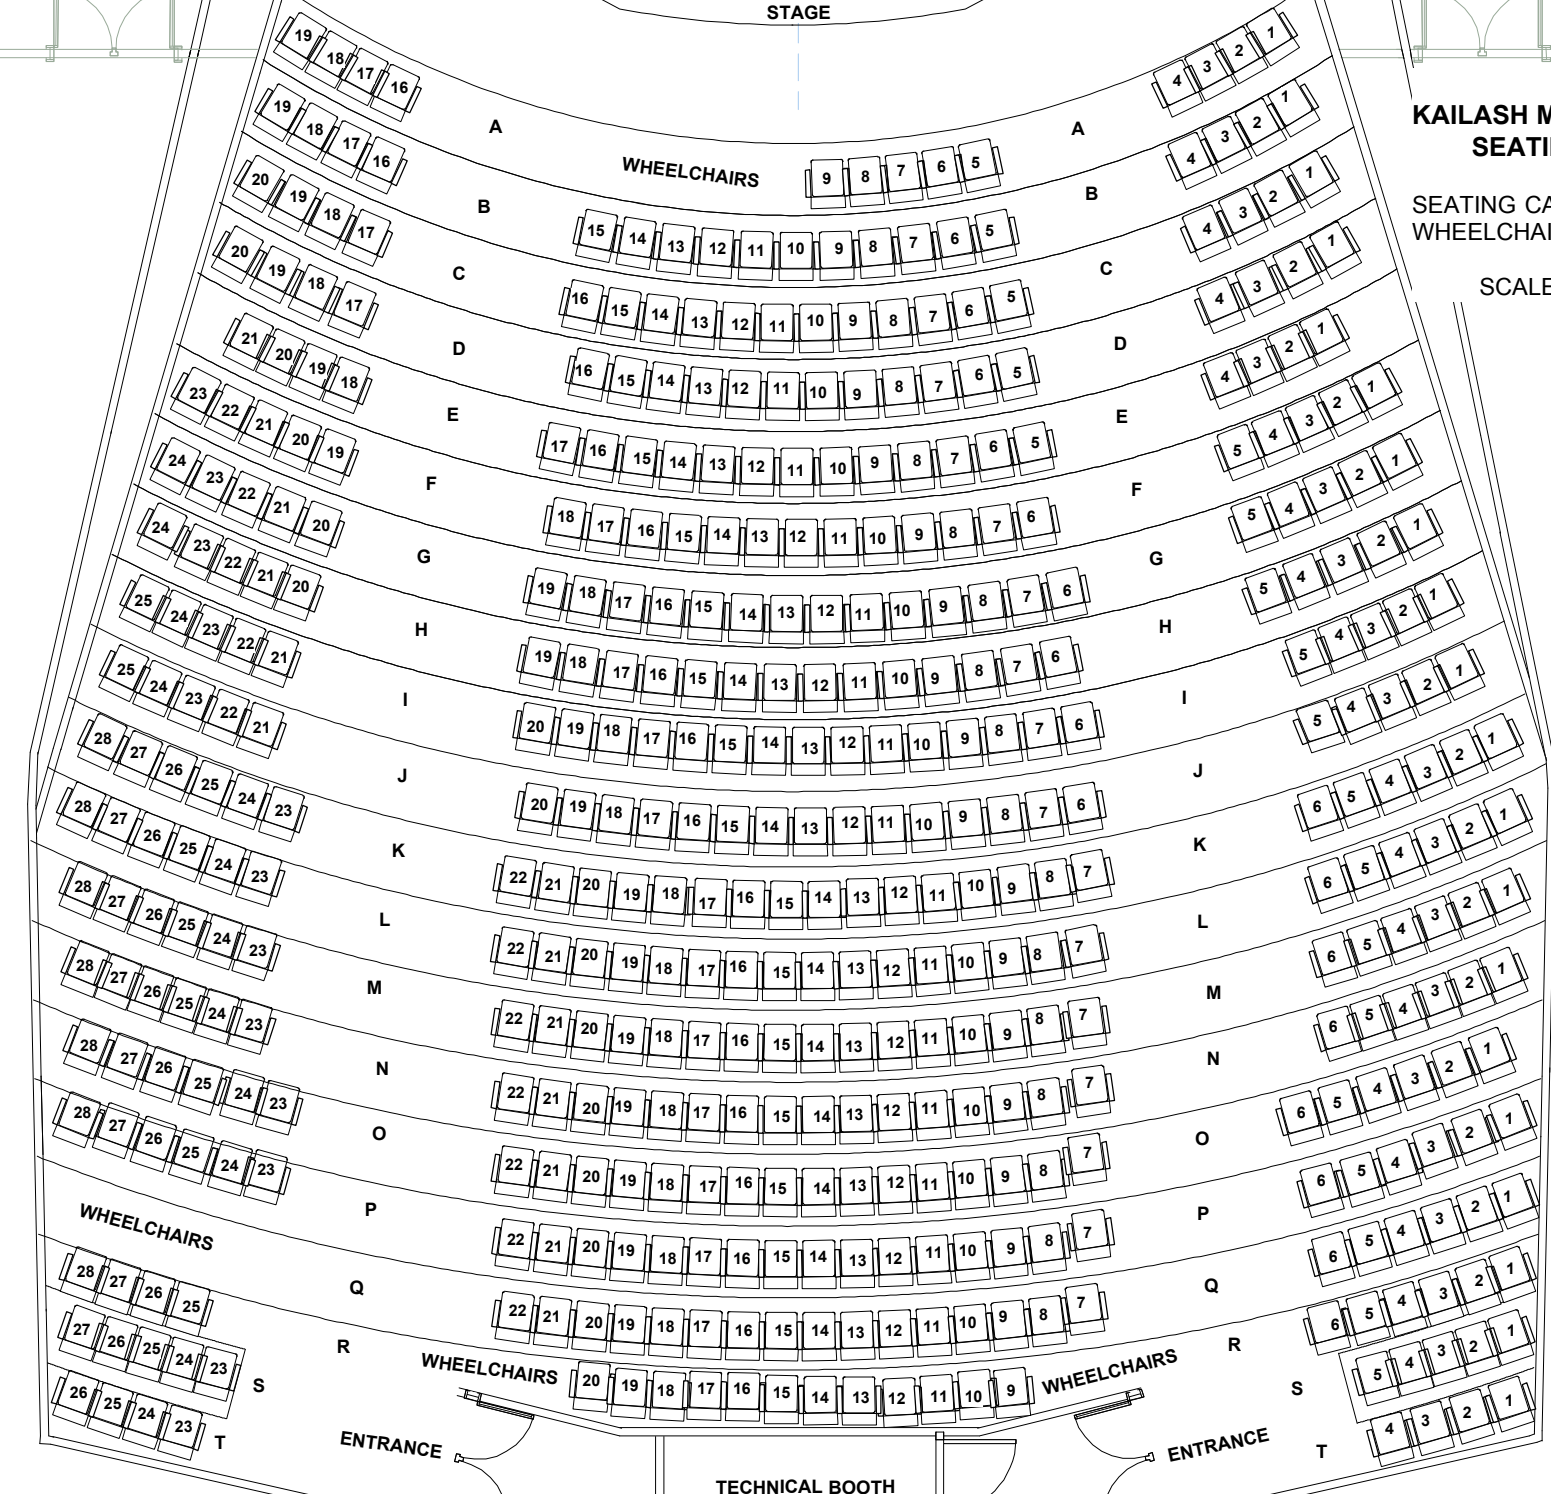

STAGE

# KAILASH MITAL THEATRE SEATING PLAN

SEATING CAPACITY: 444  
WHEELCHAIR CAPACITY: 12

SCALE = 1/8"

ENTRANCE

TECHNICAL BOOTH

FOYER

ENTRANCE

FOYER