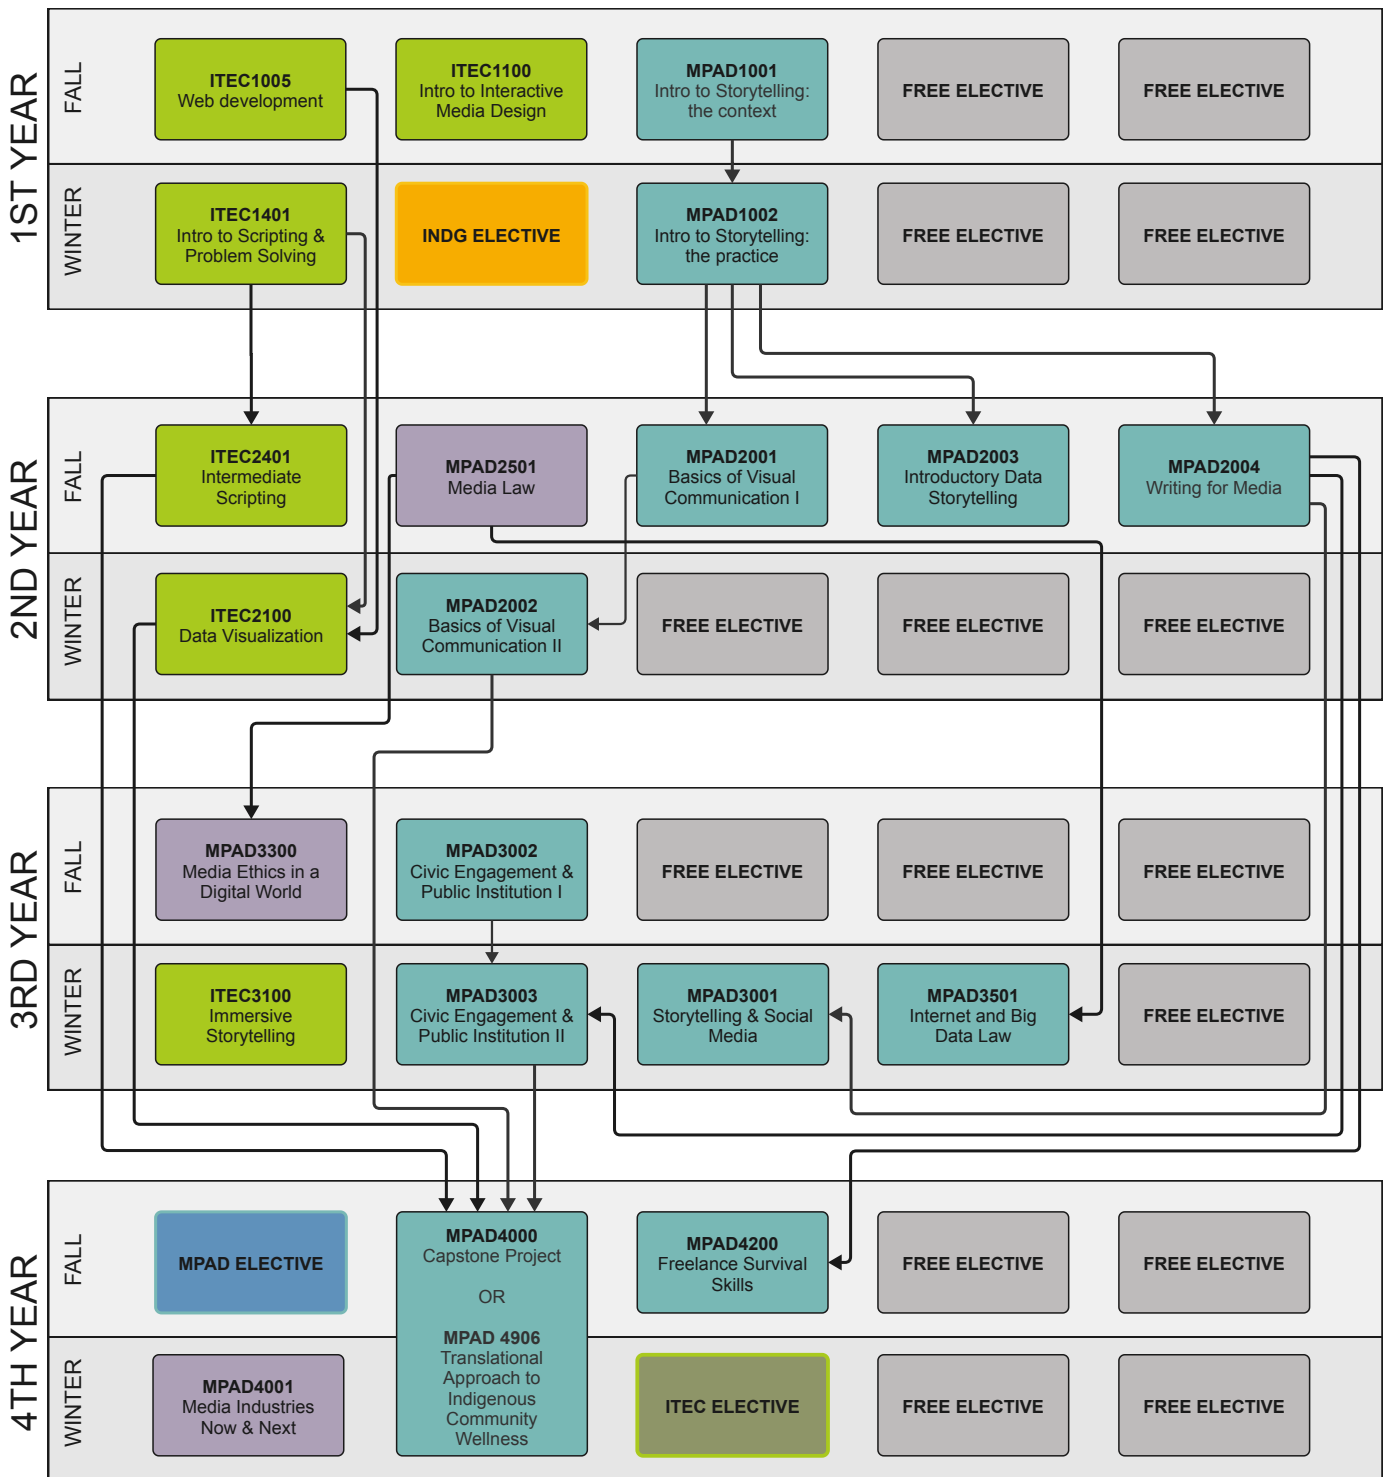

Bachelor of Media Production and Design Course Progression Chart (2024/2025)

- Required Prerequisite
- ITEC course, taught by CSIT
- MPAD course, taught by BMPD
- Cross-listed course with JOUR
- BMPD elective - see course calendar for options
- ITEC Fourth year elective - see course calendar for options
- INDG elective - see course calendar for options
- Open elective