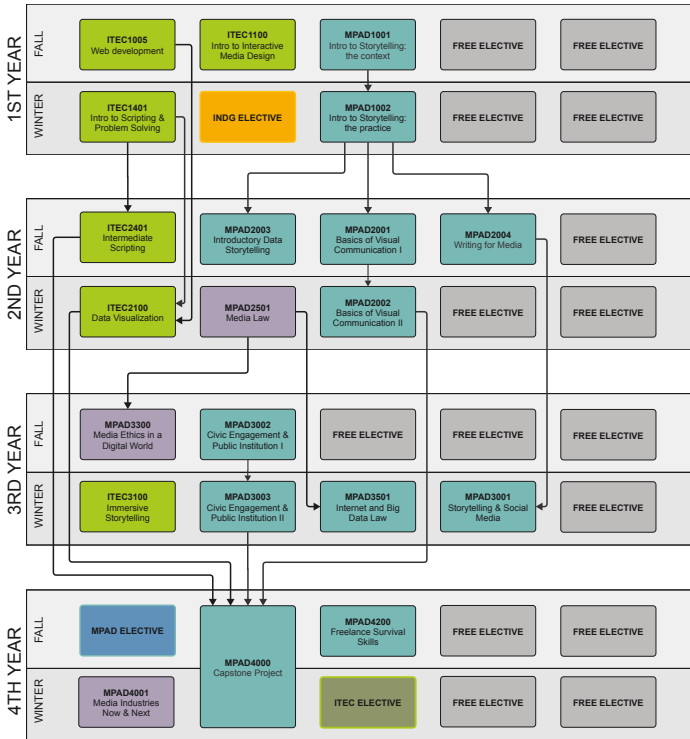

Bachelor of Media Production and Design Course Progression Chart

→ Required Prerequisite

MPAD ELECTIVE - see course calendar for options

ITEC course, taught by CSIT

ITEC Fourth year elective - see course calendar for options

MPAD course, taught by BMPD

INDG elective - see course calendar for options

Cross-listed course with JOUR

Open elective